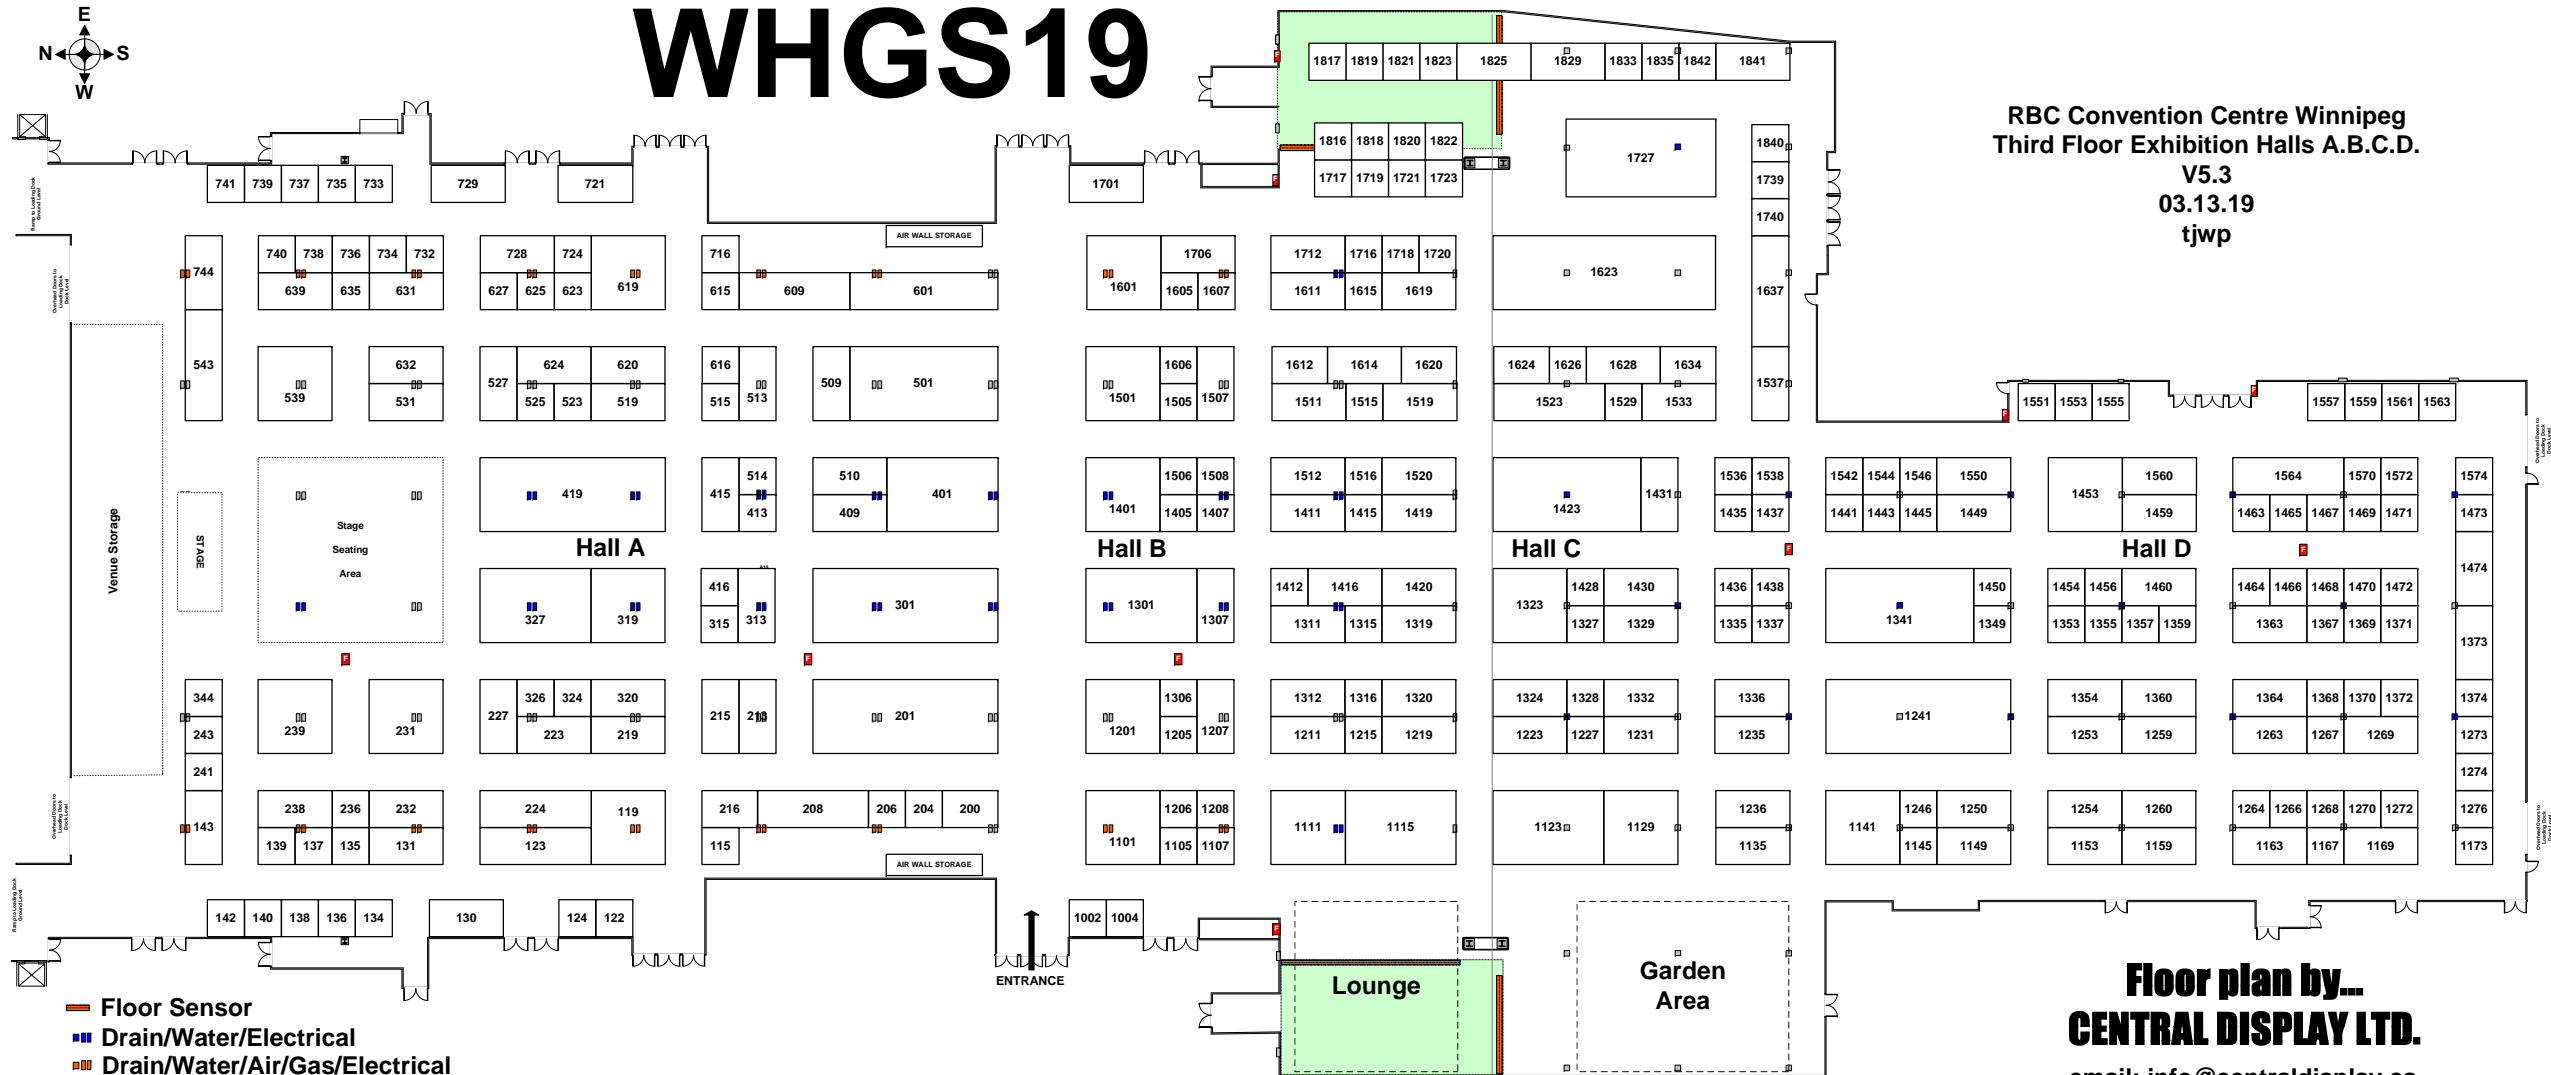

WHGS19

RBC Convention Centre Winnipeg
 Third Floor Exhibition Halls A.B.C.D.
 V5.3
 03.13.19
 tjwp

- Floor Sensor
- Drain/Water/Electrical
- Drain/Water/Air/Gas/Electrical
- Electrical
- Fire Protection
- 2 - Restricted Floor Load Area's
 Floor load limits apply in these locations 100 lb.psf. - ALARMED