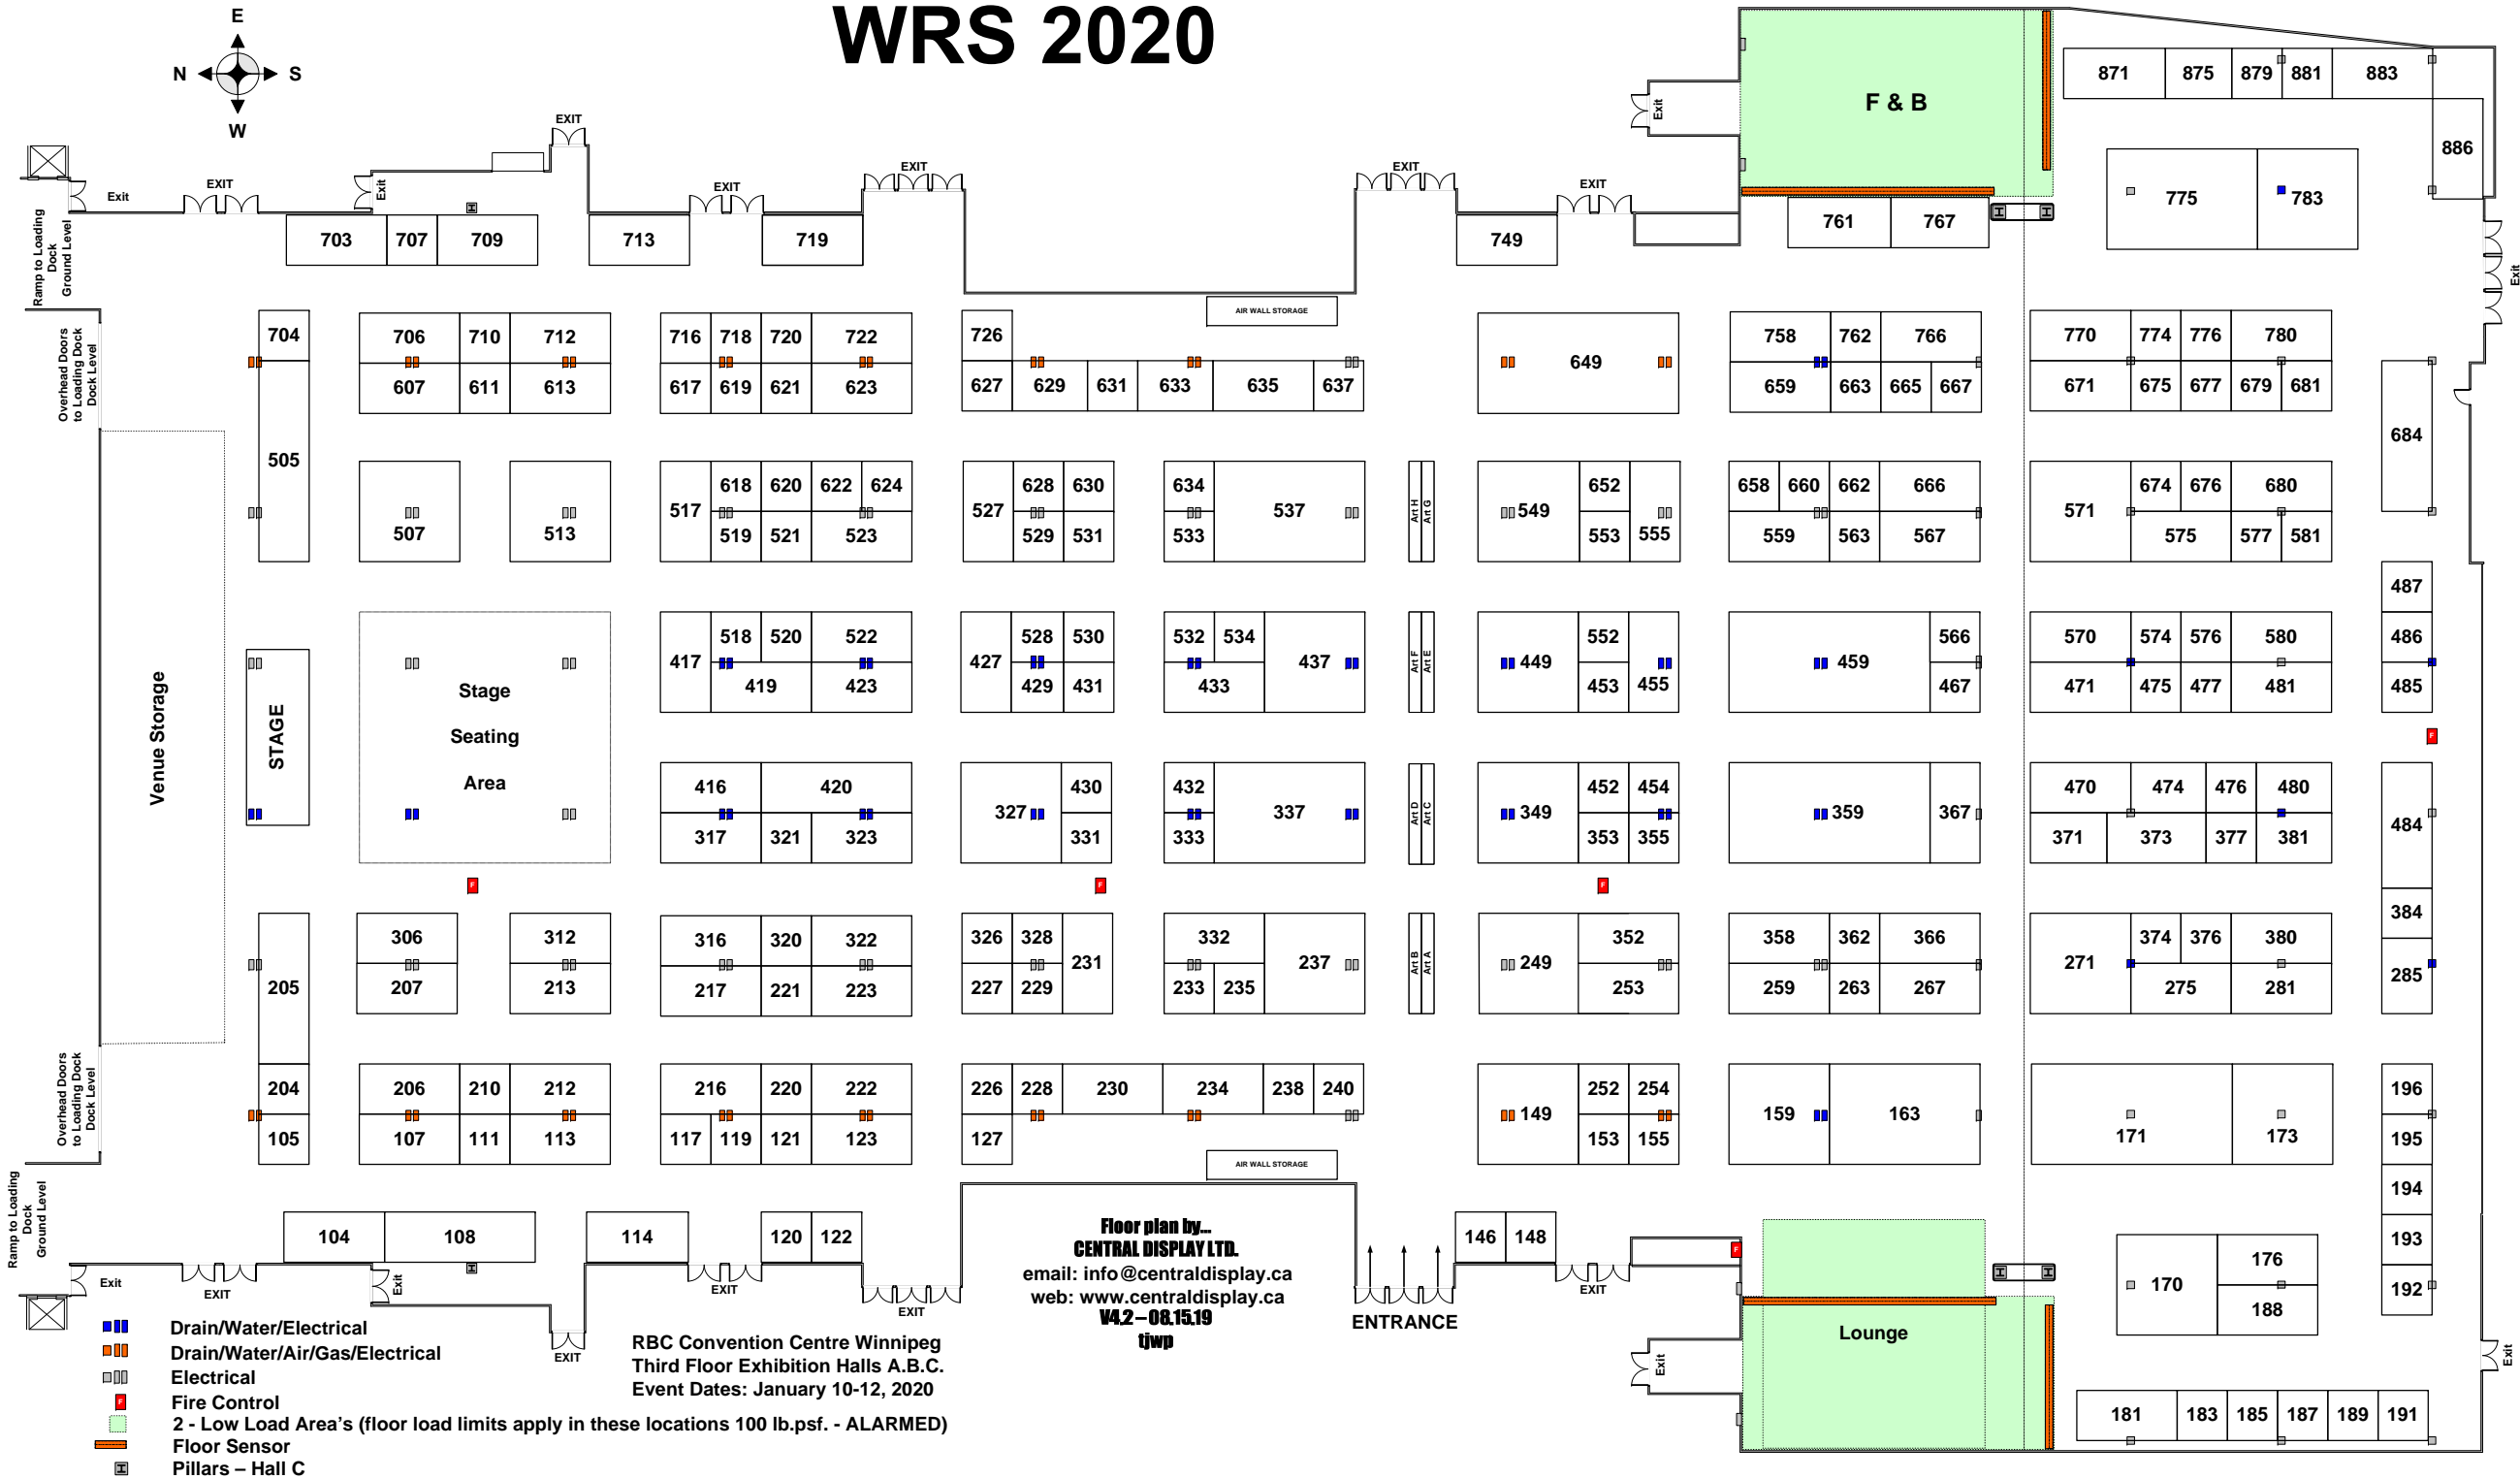

WRS 2020

- ■ Drain/Water/Electrical
- ■ Drain/Water/Air/Gas/Electrical
- Electrical
- Fire Control
- 2 - Low Load Area's (floor load limits apply in these locations 100 lb.psf. - ALARMED)
- Floor Sensor
- Pillars – Hall C

Floor plan by...
CENTRAL DISPLAY LTD.
 email: info@centraldisplay.ca
 web: www.centraldisplay.ca
V4.2 - 08.15.19
tjwp

RBC Convention Centre Winnipeg
Third Floor Exhibition Halls A.B.C.
Event Dates: January 10-12, 2020