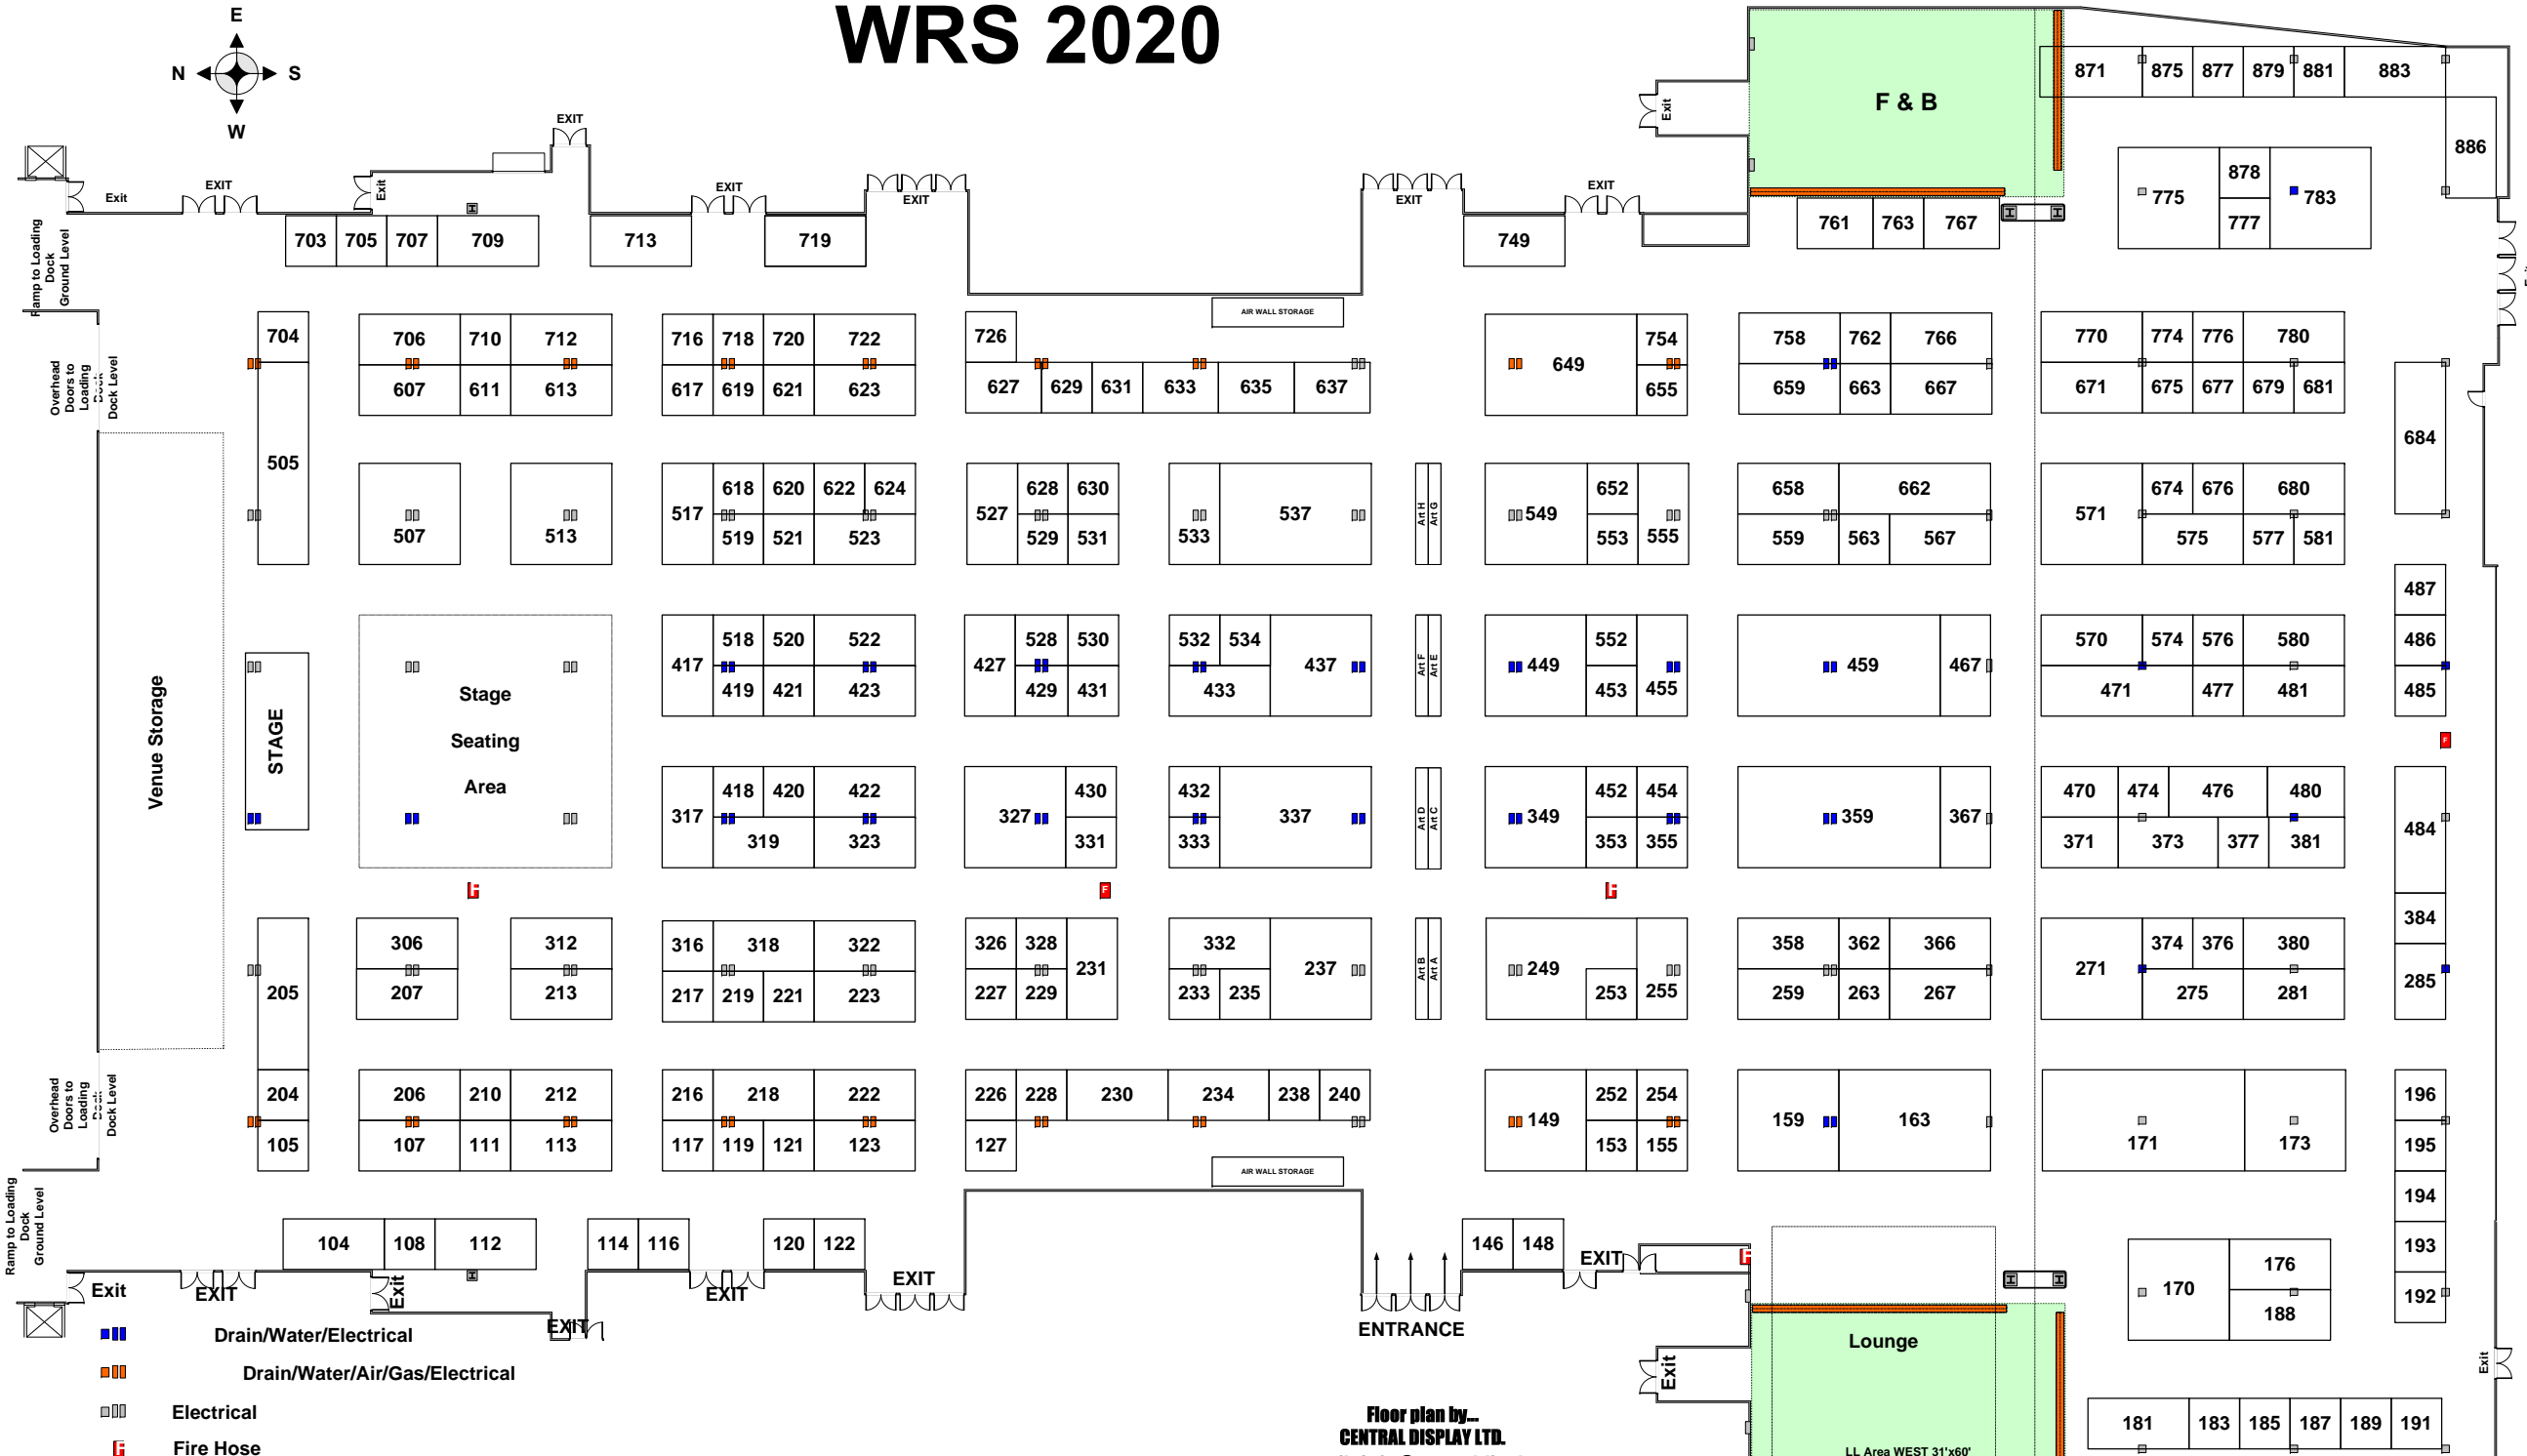

WRS 2020

Venue Storage

STAGE

Stage
Seating
Area

F & B

Lounge

ENTRANCE

- Drain/Water/Electrical
- Drain/Water/Air/Gas/Electrical
- Electrical
- L Fire Hose
- 2 - Low Load Area's (floor load limits apply in these locations 100 lb.psf. - ALARMED)
- Floor Sensor