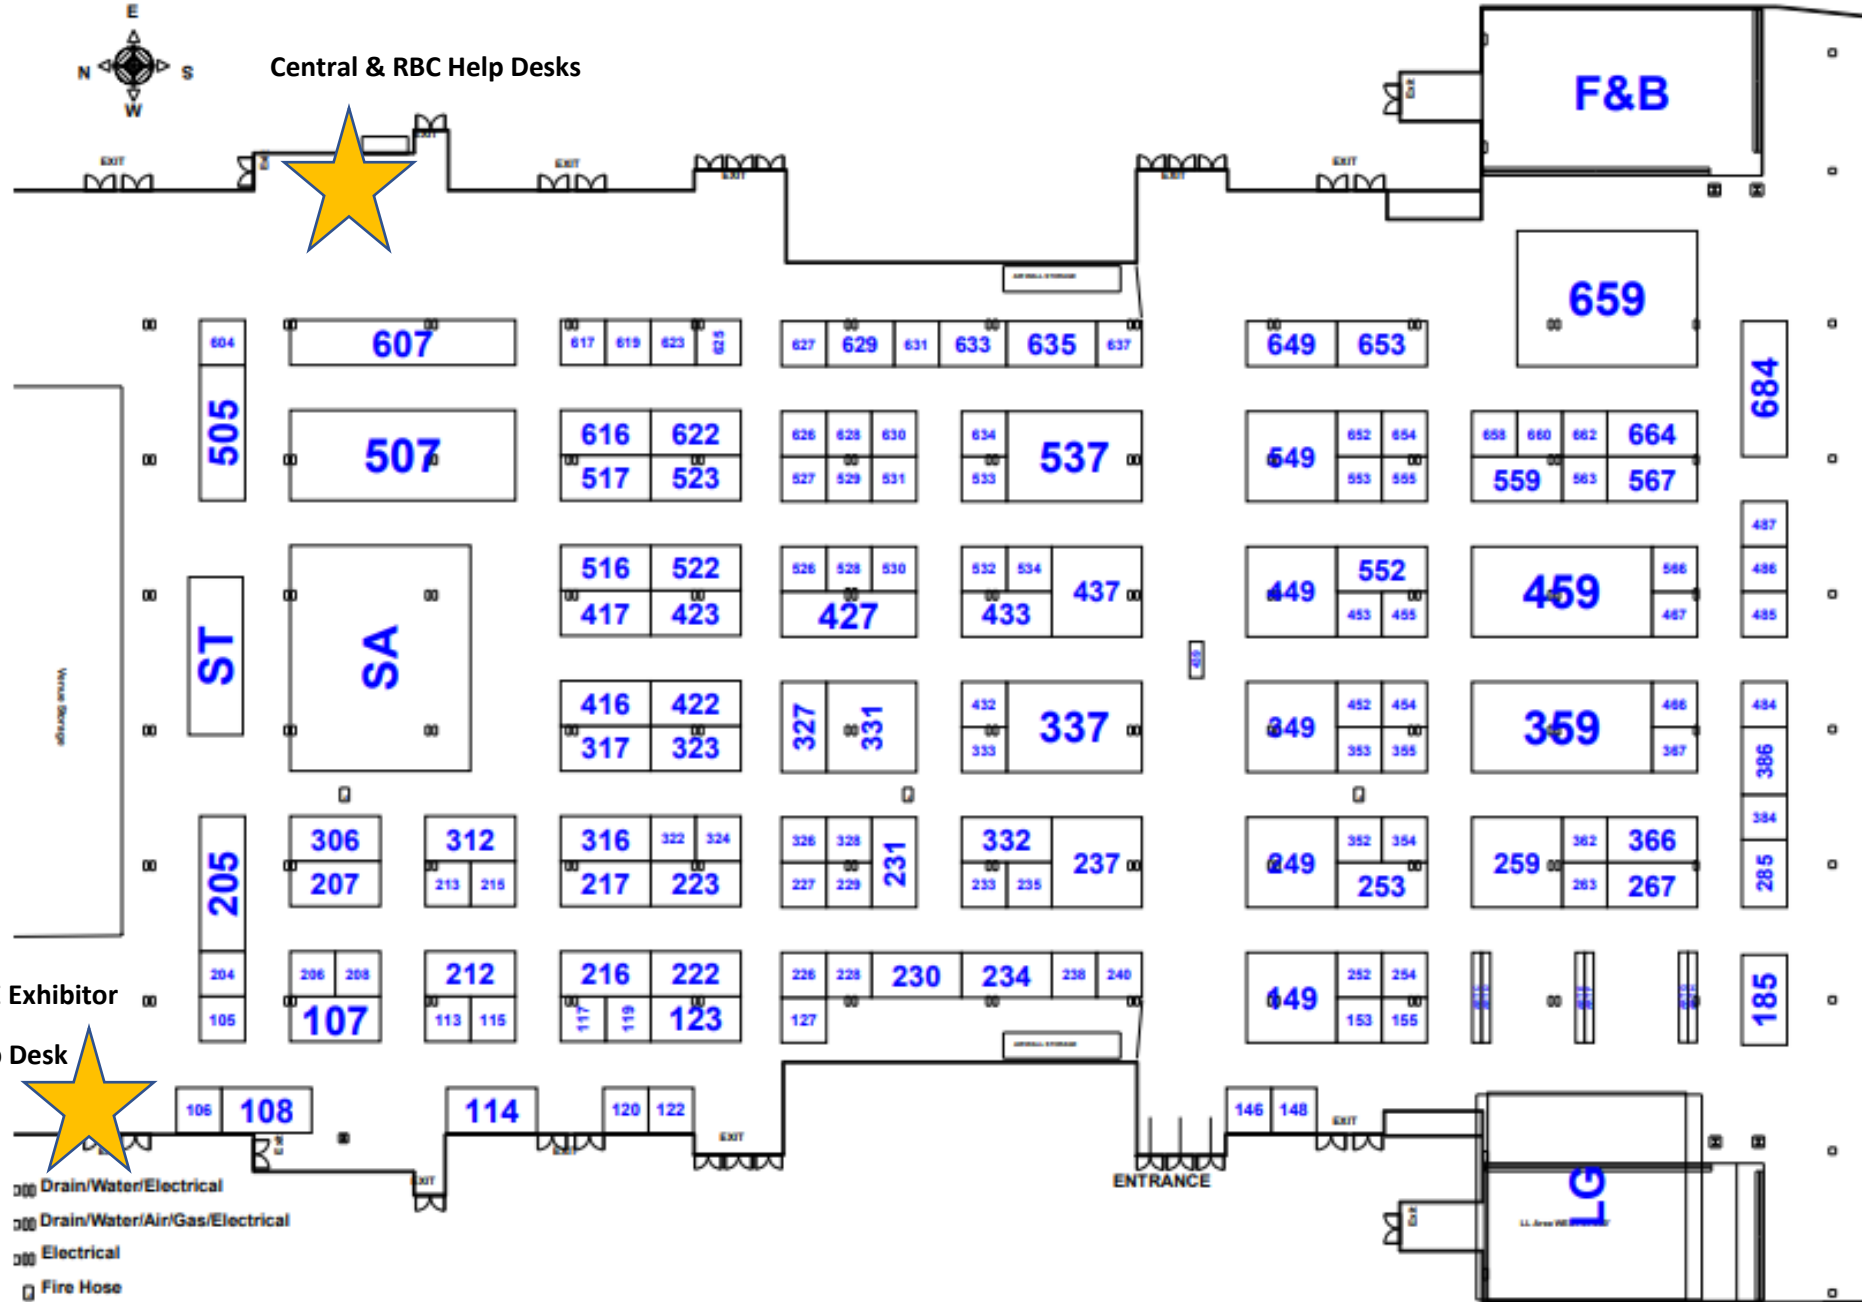

Central & RBC Help Desks

MPE Exhibitor

Help Desk

- ☐ Drain/Water/Electrical
- ☐ Drain/Water/Air/Gas/Electrical
- ☐ Electrical
- ☐ Fire Hose
- ☐ 2 - Low Load Area's (floor load limits apply in these locations 100 lb.psf. - ALARMED)
- ☐ Floor Sensor
- ☐ Pillars - Hall C