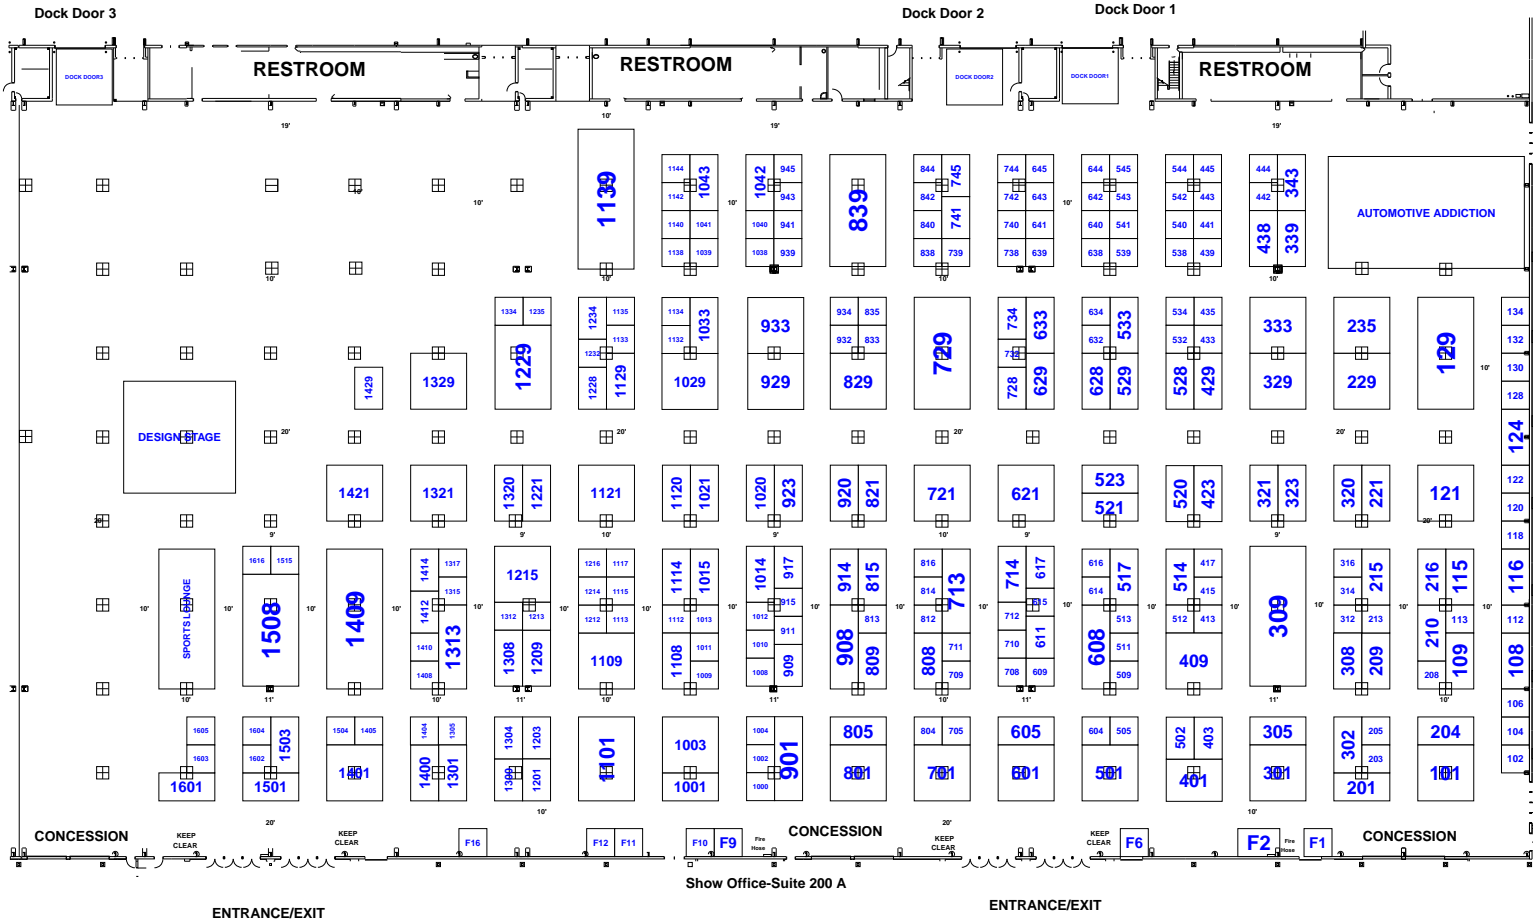

Salt Lake Home Show

Jan 7-9, 2022 - Mountain America Expo Center

Prepared by AmandaB@mpeshows.com

Note: Our sales team provides the best selection of exhibit space currently available to every customer inquiring. It is therefore likely that others have received these same suggested locations. If you see a location you like, we urge you to book it immediately to avoid disappointment.