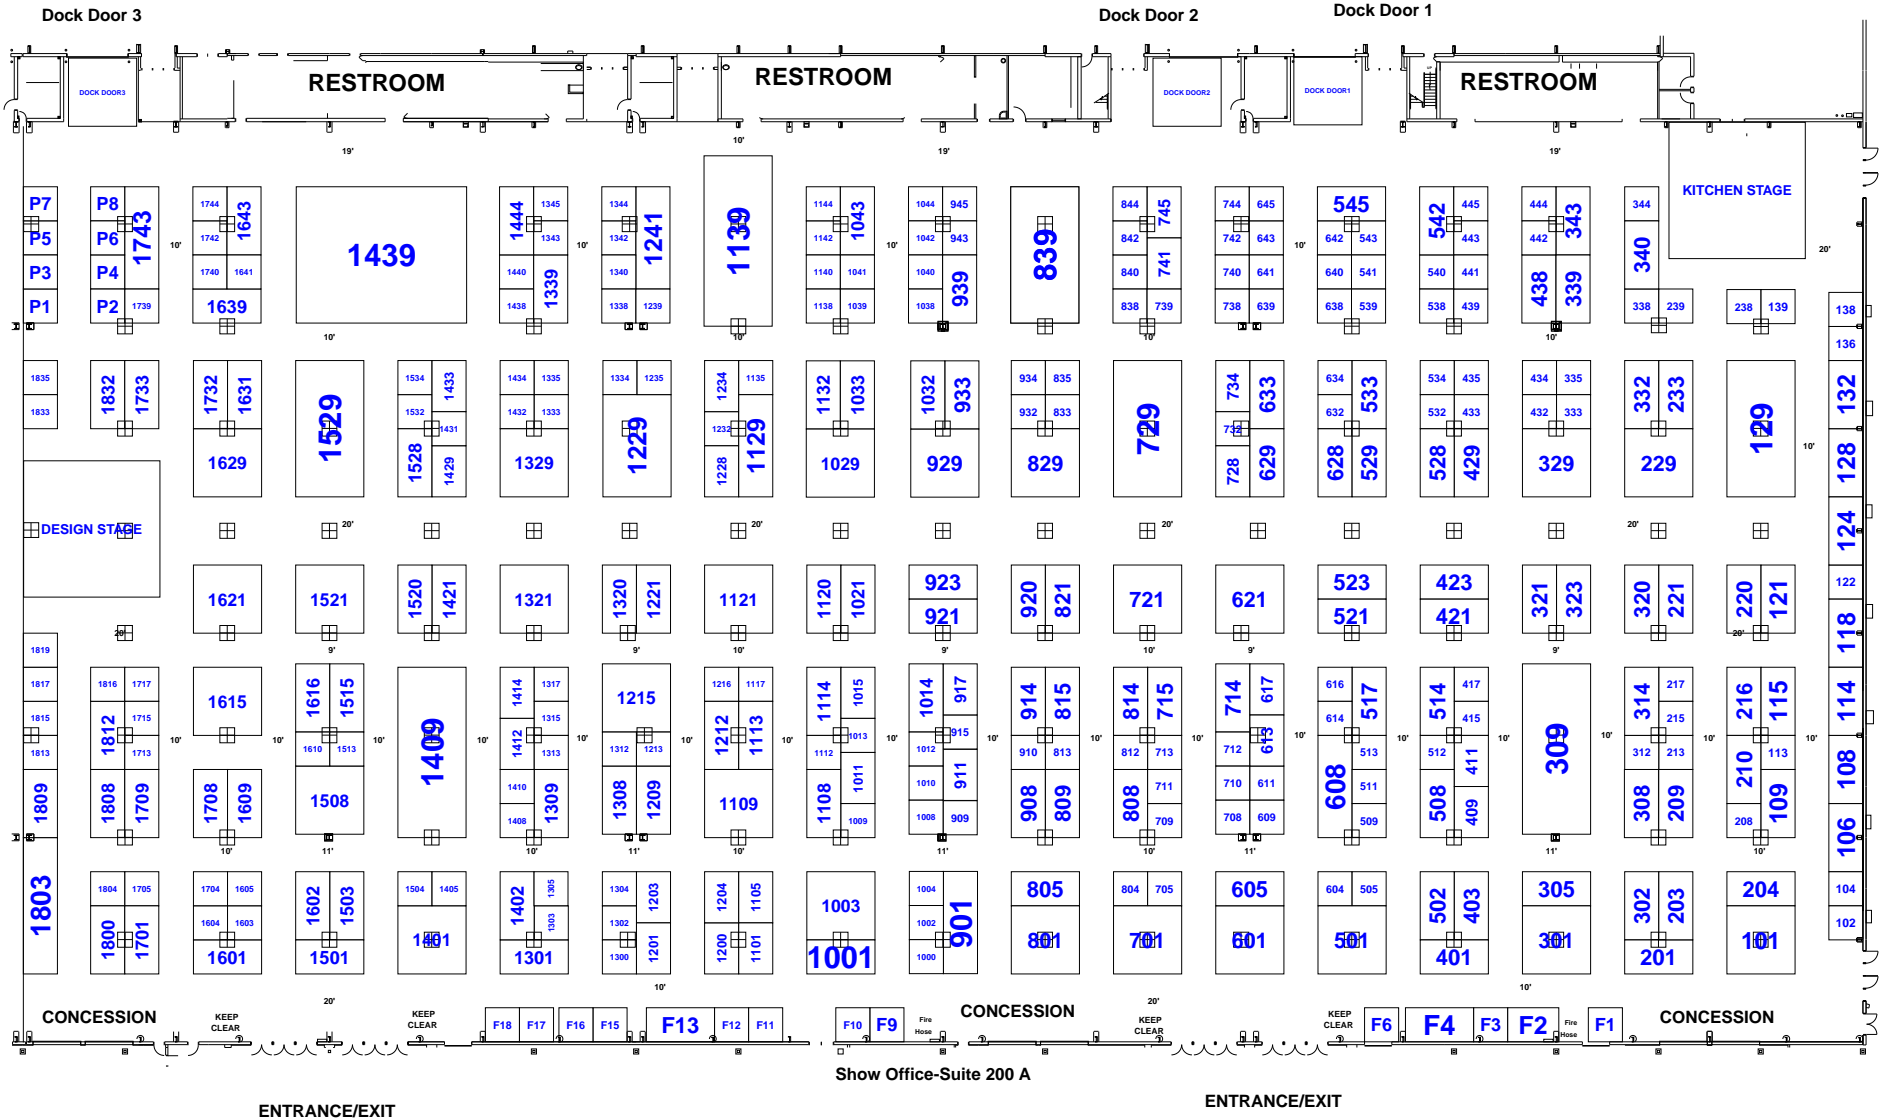

Salt Lake Home Show

Jan 10-12, 2020 - Mountain America Expo Center

Prepared by NatalieV@mpeshows.com

Note: Our sales team provides the best selection of exhibit space currently available to every customer inquiring. It is therefore likely that others have received these same suggested locations. If you see a location you like, we urge you to book it immediately to avoid disappointment.