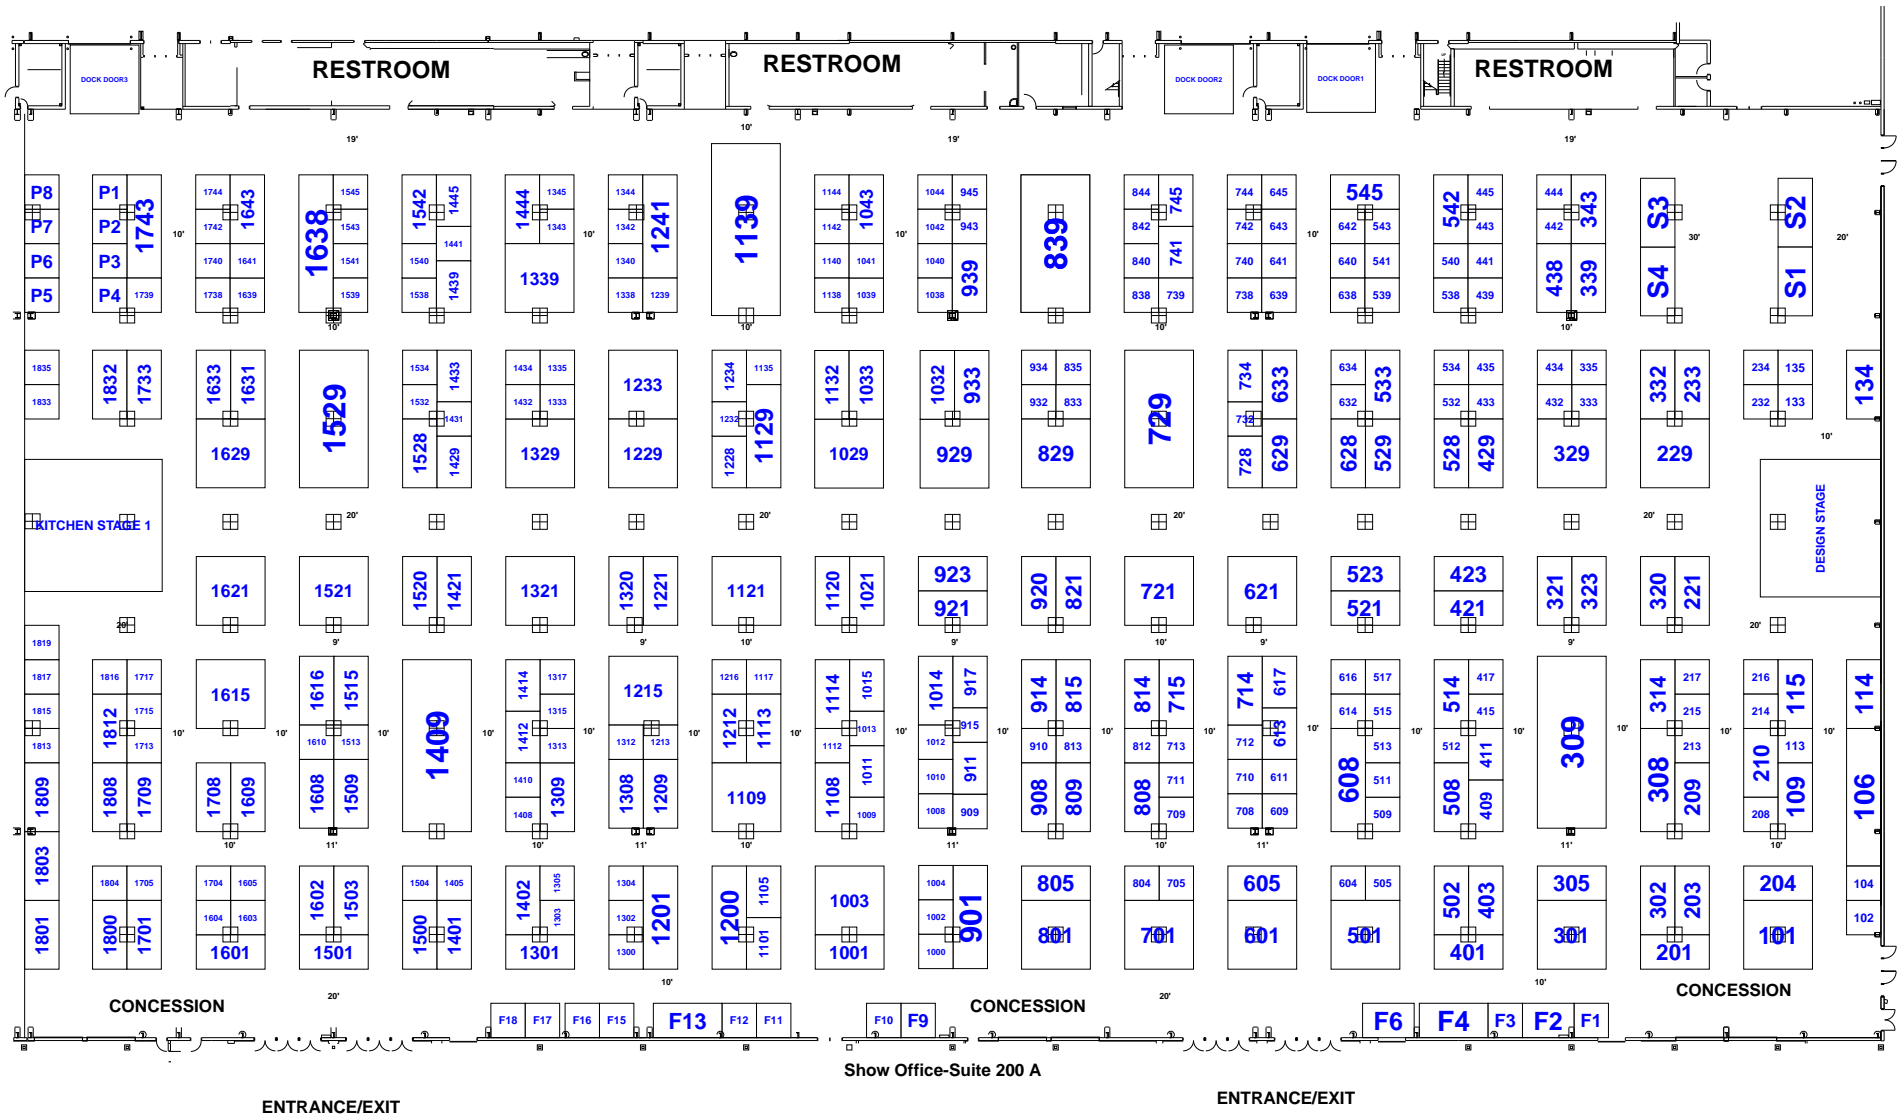

# Salt Lake Home Show

Jan 10-12, 2020 - Mountain America Expo Center

Prepared by AmandaB@mpeshows.com

Note: Our sales team provides the best selection of exhibit space currently available to every customer inquiring. It is therefore likely that others have received these same suggested locations. If you see a location you like, we urge you to book it immediately to avoid disappointment.