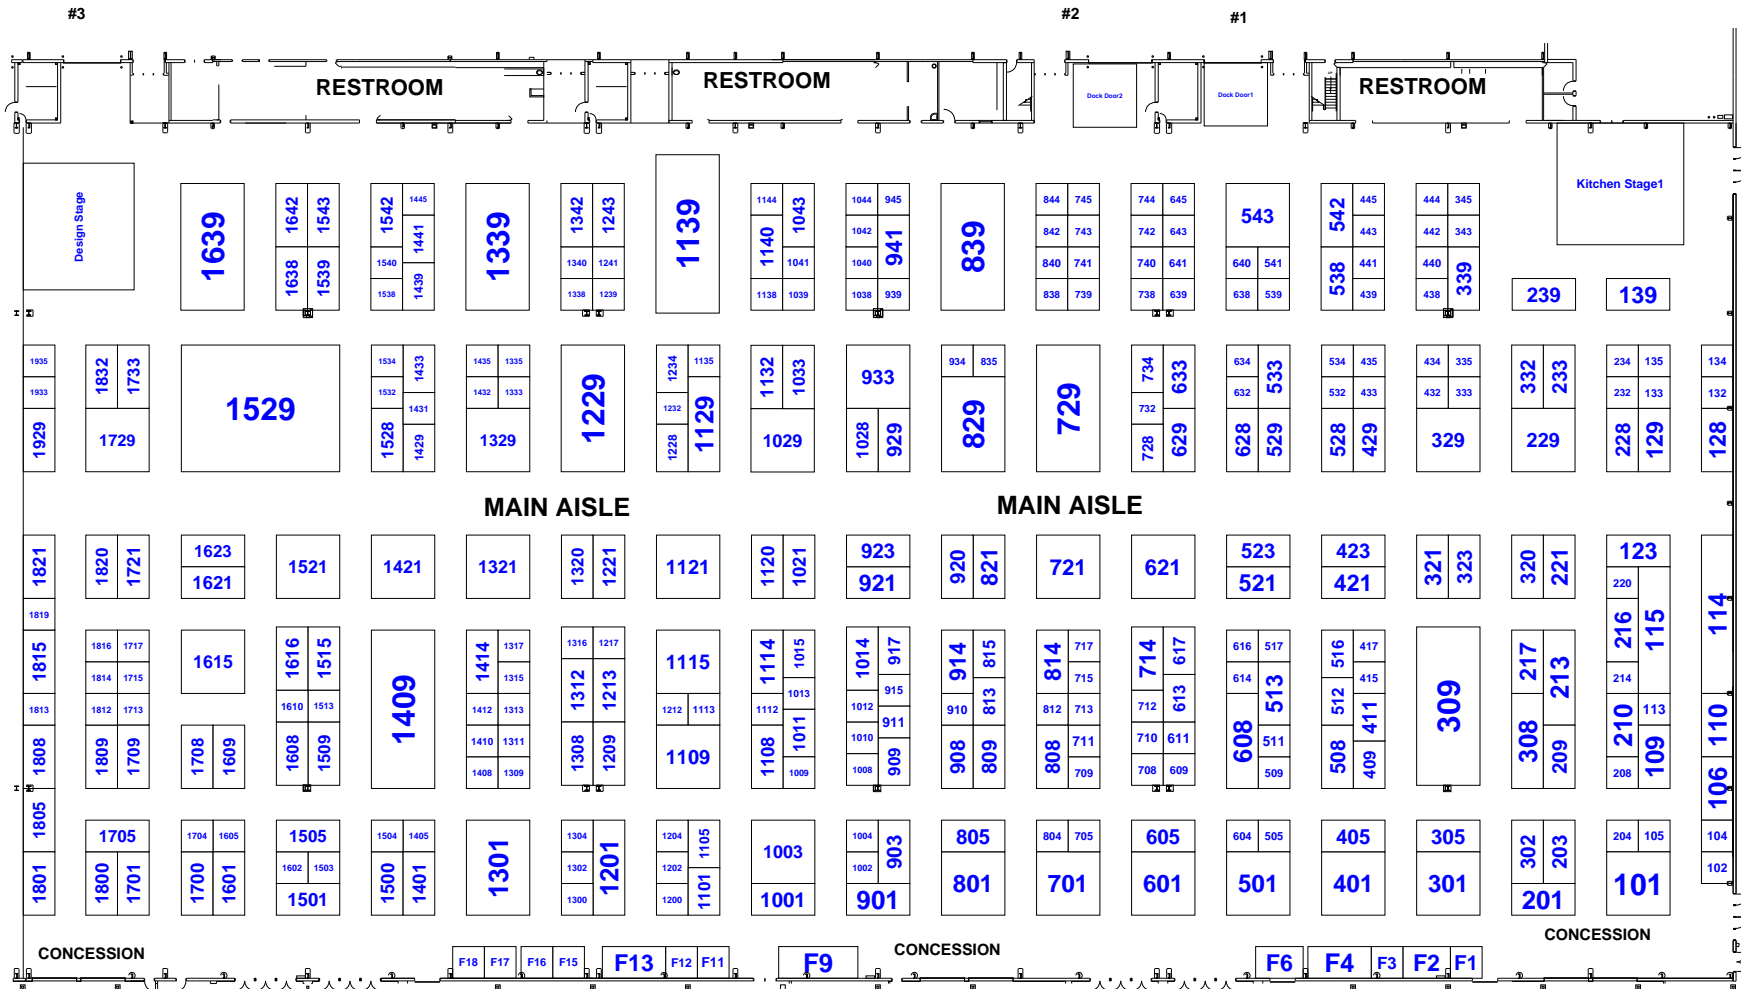

Salt Lake Home Show

Jan 11-13, 2019 - Mountain America Expo Center

Prepared by AmandaB@mpeshows.com

Note: Our sales team provides the best selection of exhibit space currently available to every customer inquiring. It is therefore likely that others have received these same suggested locations. If you see a location you like, we urge you to book it immediately to avoid disappointment.