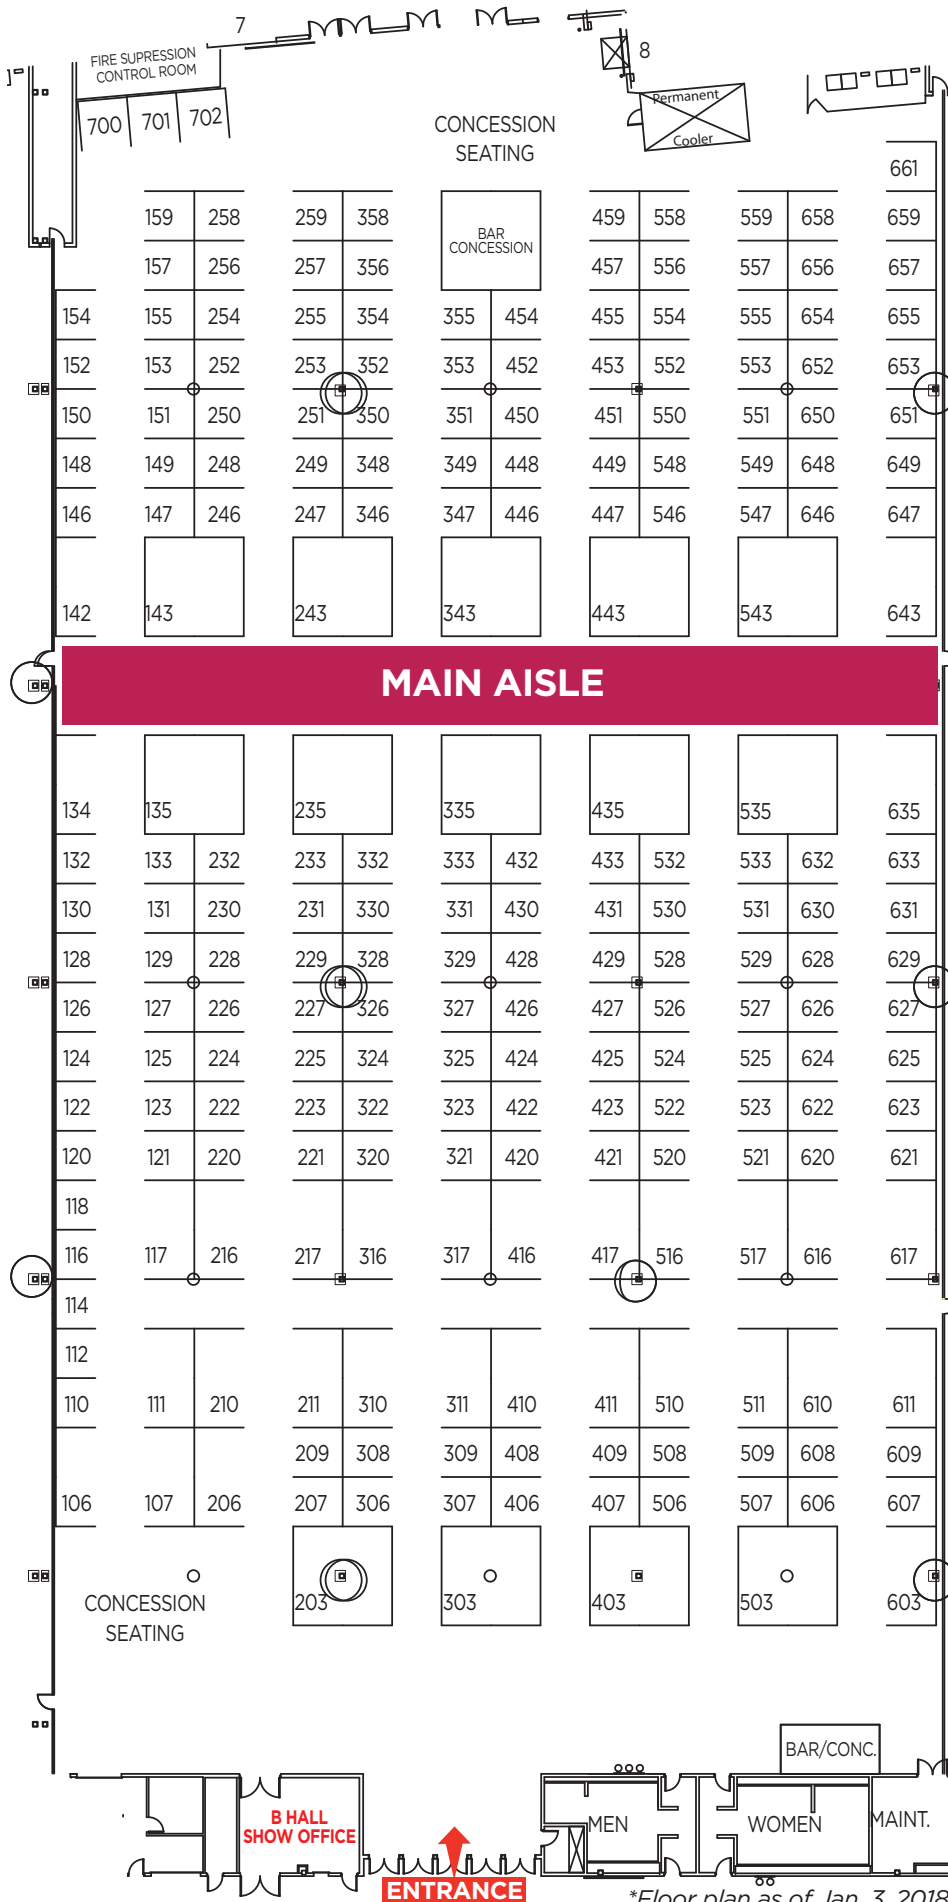

NEW SHOW

DETROIT

Holiday

BOUTIQUE
NOV. 30-DEC. 2, 2018

Suburban Collection Showplace
Suburban, Michigan

CALL TODAY!

CHRISTIE ELIG

Exhibit Sales Consultant
888-248-9751, ext. 121
(Alpha #, A-Q)
christie@MPeshows.com

JEAN SUKYS

Show Manager
888-248-9751, ext. 114
(Alpha R-Z)
jeans@MPeshows.com

DetroitHolidayBoutique.com

MARKETPLACE EVENTS
Largest Home Show Producer in North America

*Floor plan as of Jan. 3, 2018.