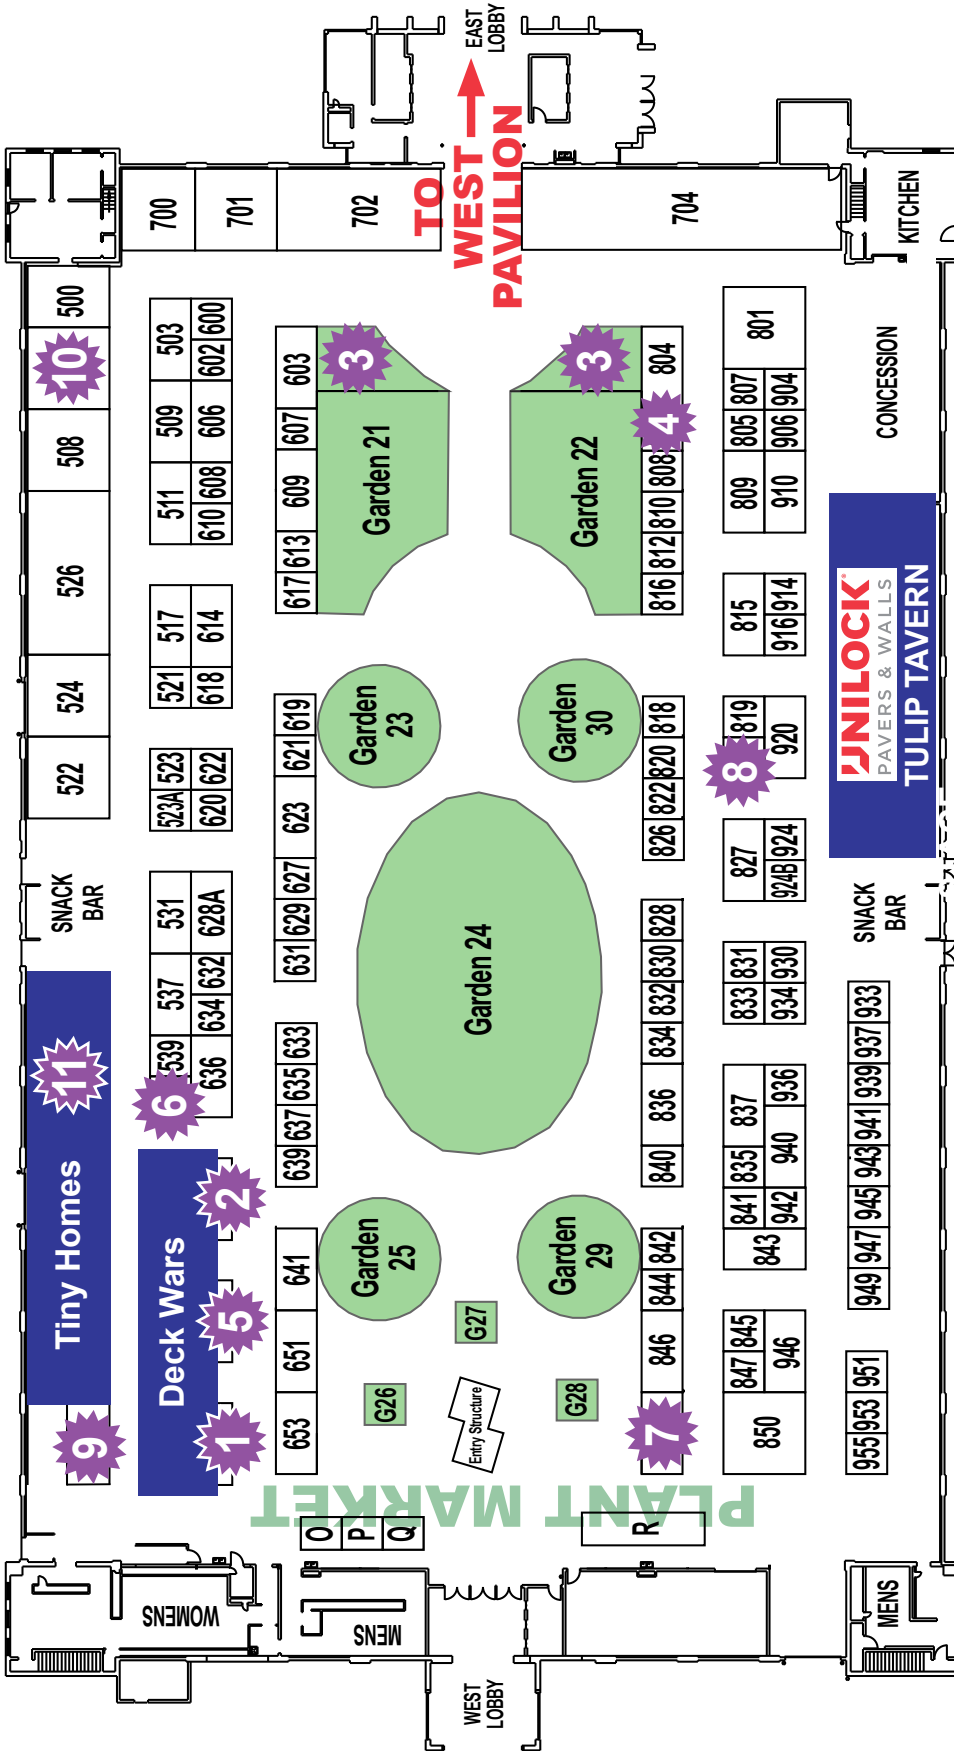

EXHIBITORS

- 1
- 2
- 3
- 4
- 5
- 6
- 7
- 8
- 9
- 10
- 11