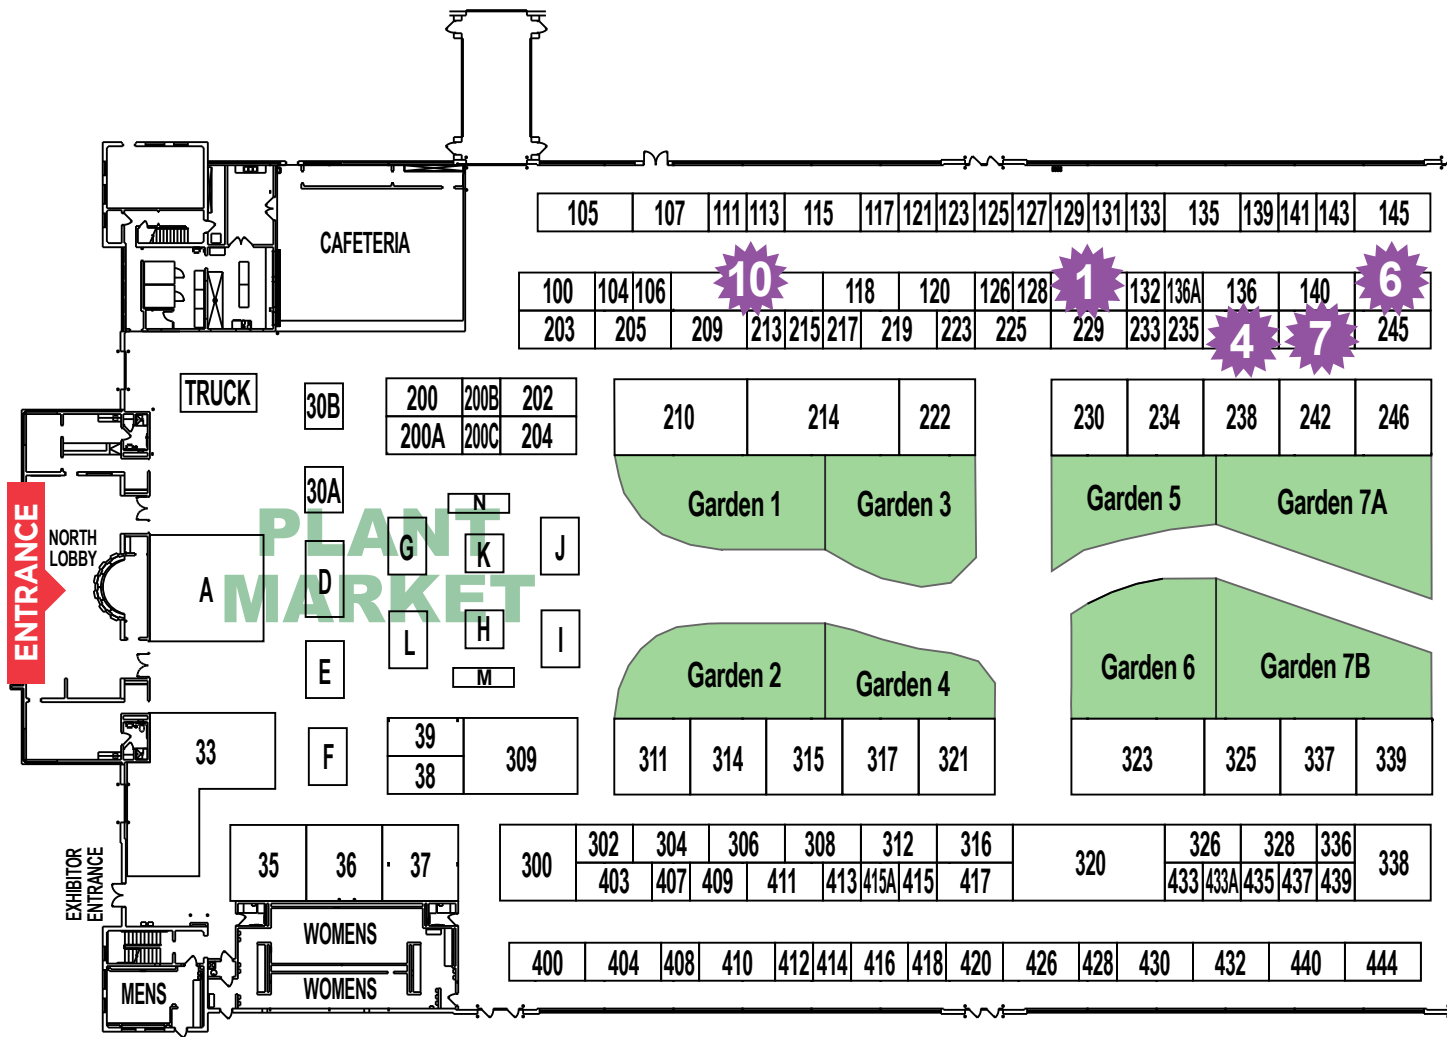

1 **ADVANCE DECK & SUNROOM COMPANY**

4 **dish**

2 **CHEVROLET** | **CENTRAL INDIANA CHEVY DEALERS**

5 **EMILY'S BACKYARD BLOOMS**
TABLE & FLOWERS FOR WEDDINGS & EVENTS

3 **COOLPOOLS.COM**

6 **EVERDRY WATERPROOFING**