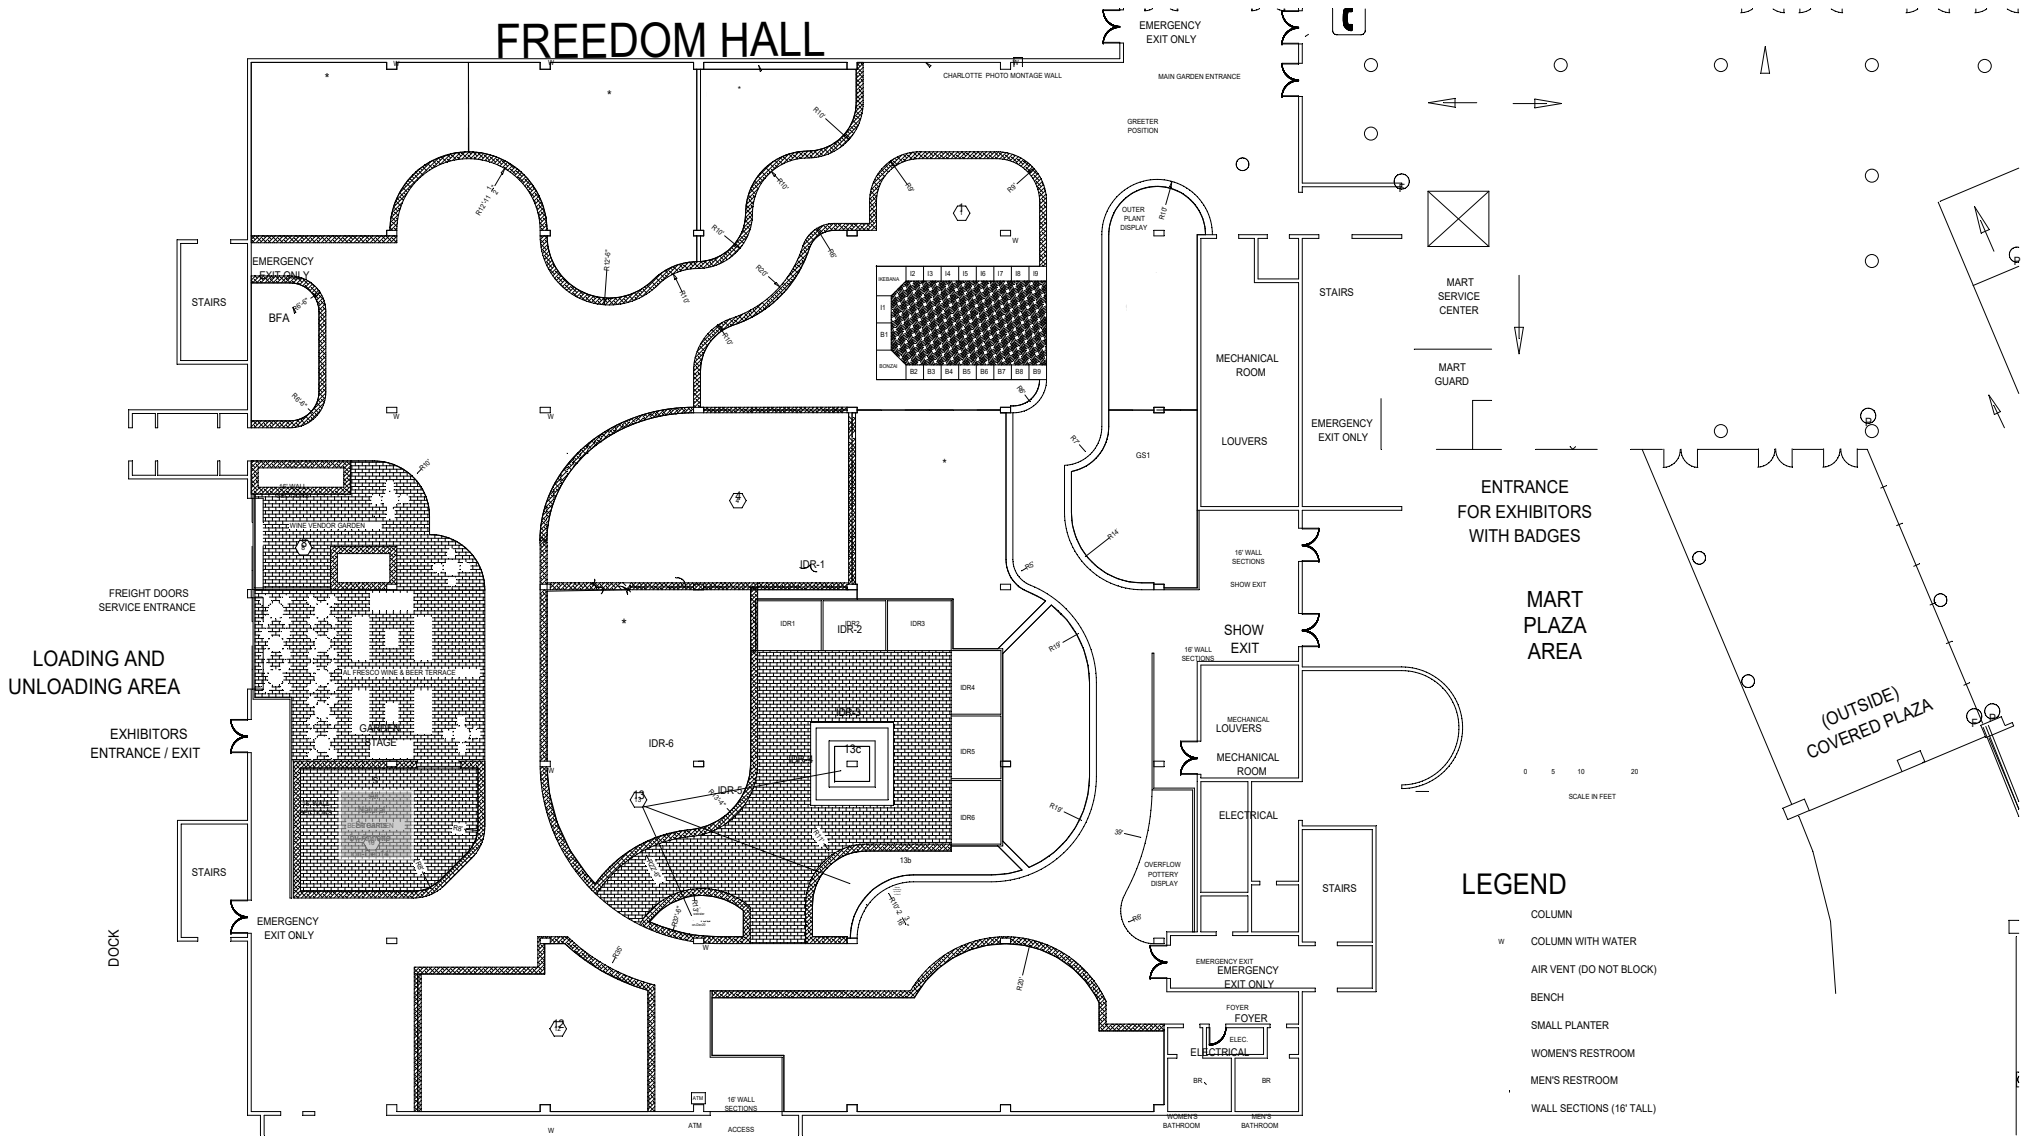

# FREEDOM HALL

ENTRANCE FOR EXHIBITORS WITH BADGES

MART PLAZA AREA

(OUTSIDE) COVERED PLAZA

0 5 10 20  
SCALE IN FEET

## LEGEND

- COLUMN
- w COLUMN WITH WATER
- AIR VENT (DO NOT BLOCK)
- BENCH
- SMALL PLANTER
- WOMEN'S RESTROOM
- MEN'S RESTROOM
- WALL SECTIONS (16' TALL)