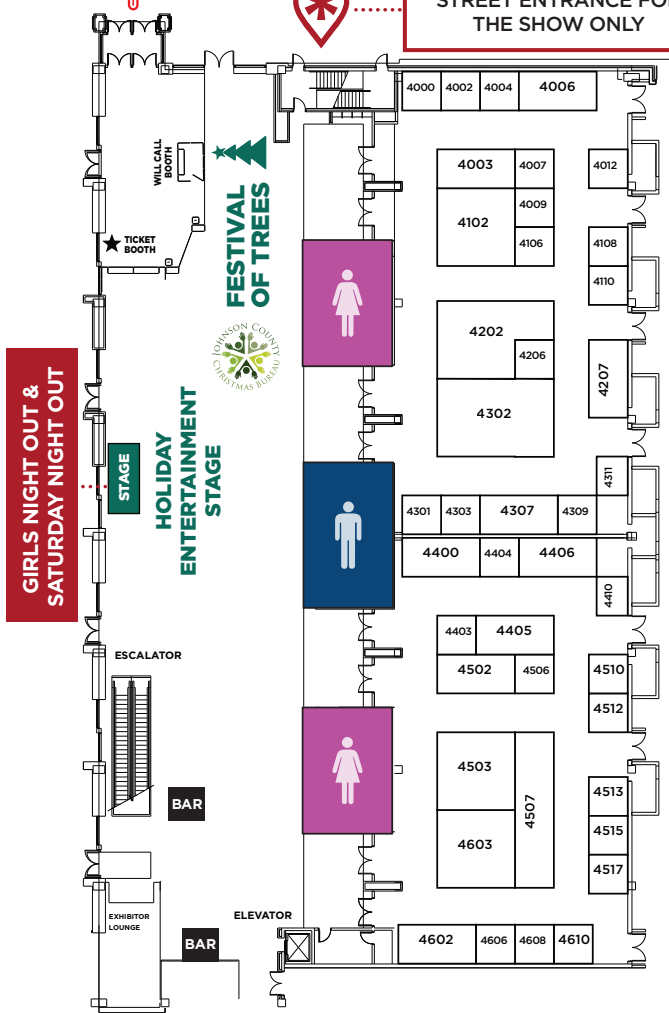

Holiday

BOUTIQUE

NOV. 17-20

OVERLAND PARK
CONVENTION CENTER

KCHolidayBoutique.com

@HOLIDAYBOUTIQUE

@HOLIDAYBOUTIQUESHOWS

MARKETPLACE | EVENTS

SPONSORS & PARTNERS

SHOW
ENTRANCE

RED & GREEN SHUTTLE
PICK UP POINT
SHUTTLES STOP AT 110TH
STREET ENTRANCE FOR
THE SHOW ONLY

UPPER LEVEL

SHOW
ENTRANCE