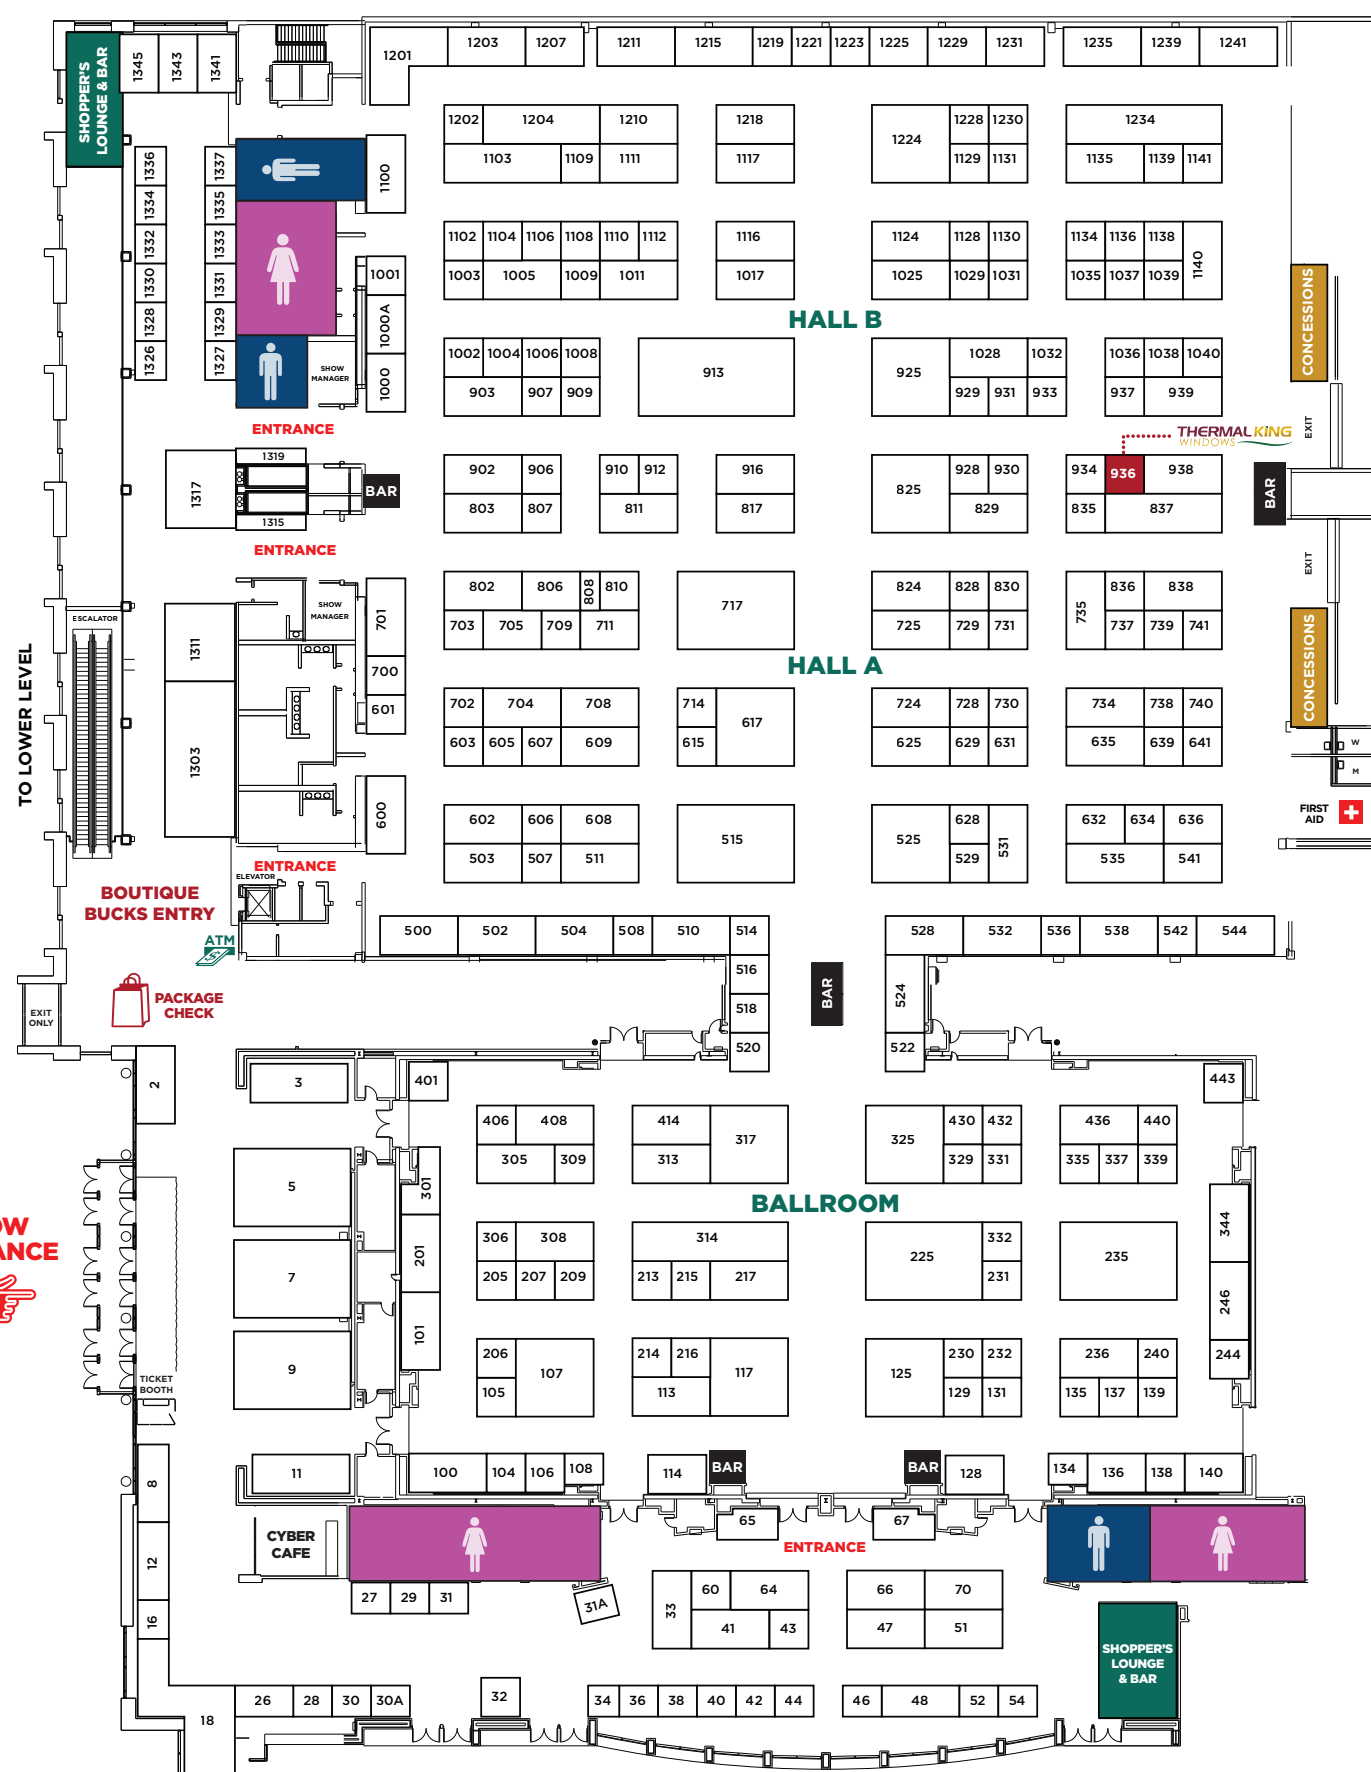

Holiday

BOUTIQUE

NOV. 17-20

OVERLAND PARK
CONVENTION CENTER

KCHolidayBoutique.com

@HOLIDAYBOUTIQUE

@HOLIDAYBOUTIQUESHOWS

MARKETPLACE | EVENTS

SPONSORS & PARTNERS

SHOW
ENTRANCE

RED & GREEN SHUTTLE
PICK UP POINT
SHUTTLES STOP AT 110TH
STREET ENTRANCE FOR
THE SHOW ONLY

UPPER LEVEL

SHOW
ENTRANCE