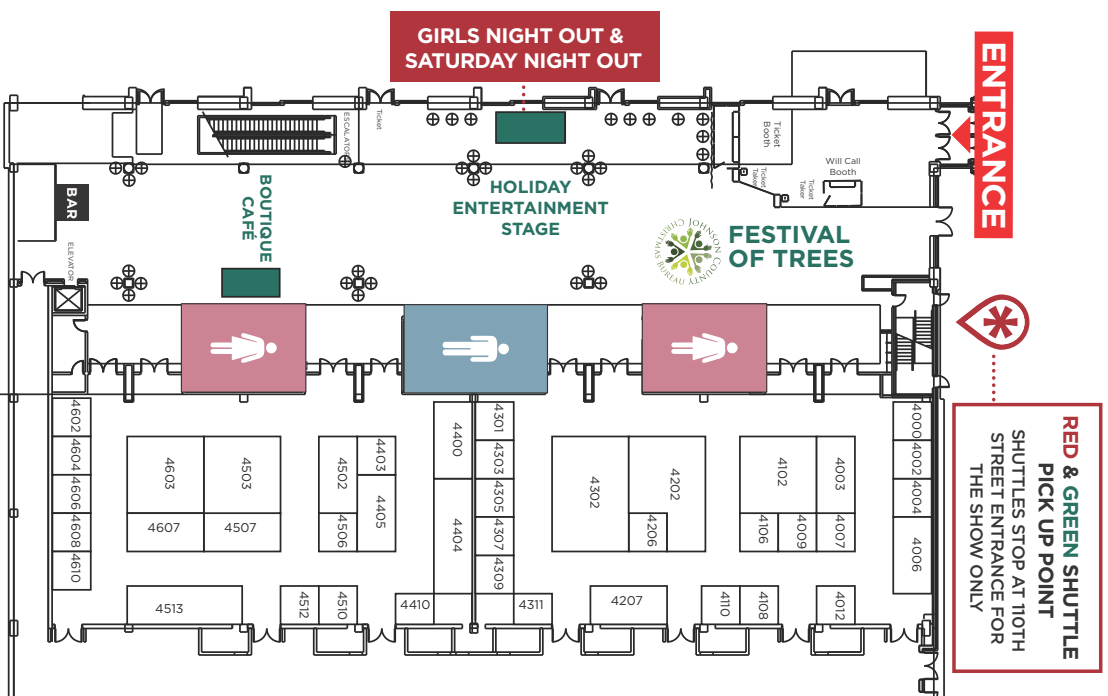

## BOU TI Q U E

NOV. 18-21

OVERLAND PARK  
CONVENTION CENTER

KCHolidayBoutique.com

MARKETPLACE | EVENTS