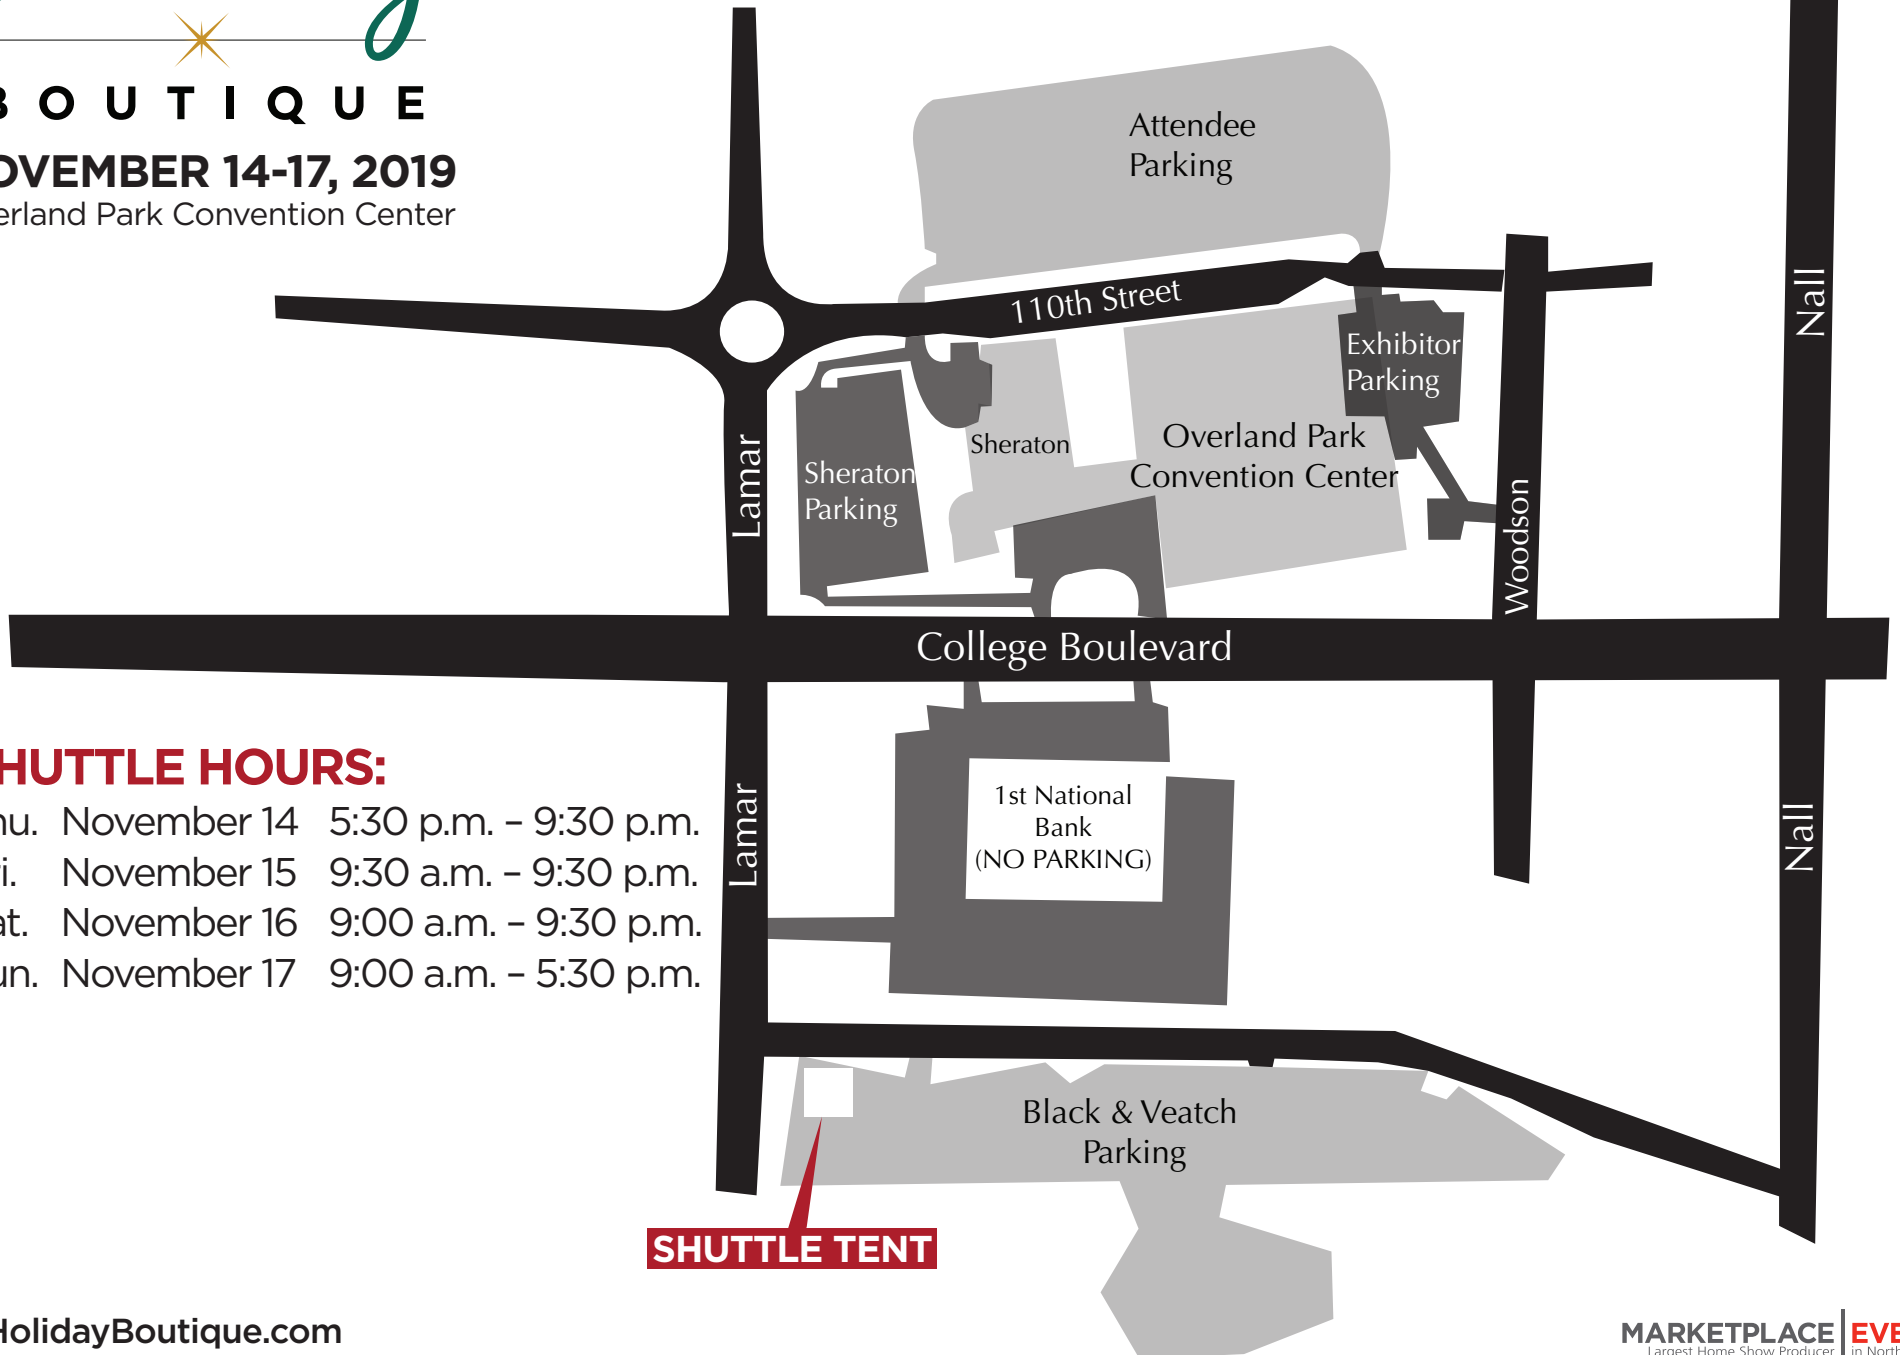

KANSAS CITY

Holiday

BOUTIQUE

NOVEMBER 14-17, 2019

Overland Park Convention Center

SHUTTLE HOURS:

- Thu. November 14 5:30 p.m. – 9:30 p.m.
- Fri. November 15 9:30 a.m. – 9:30 p.m.
- Sat. November 16 9:00 a.m. – 9:30 p.m.
- Sun. November 17 9:00 a.m. – 5:30 p.m.