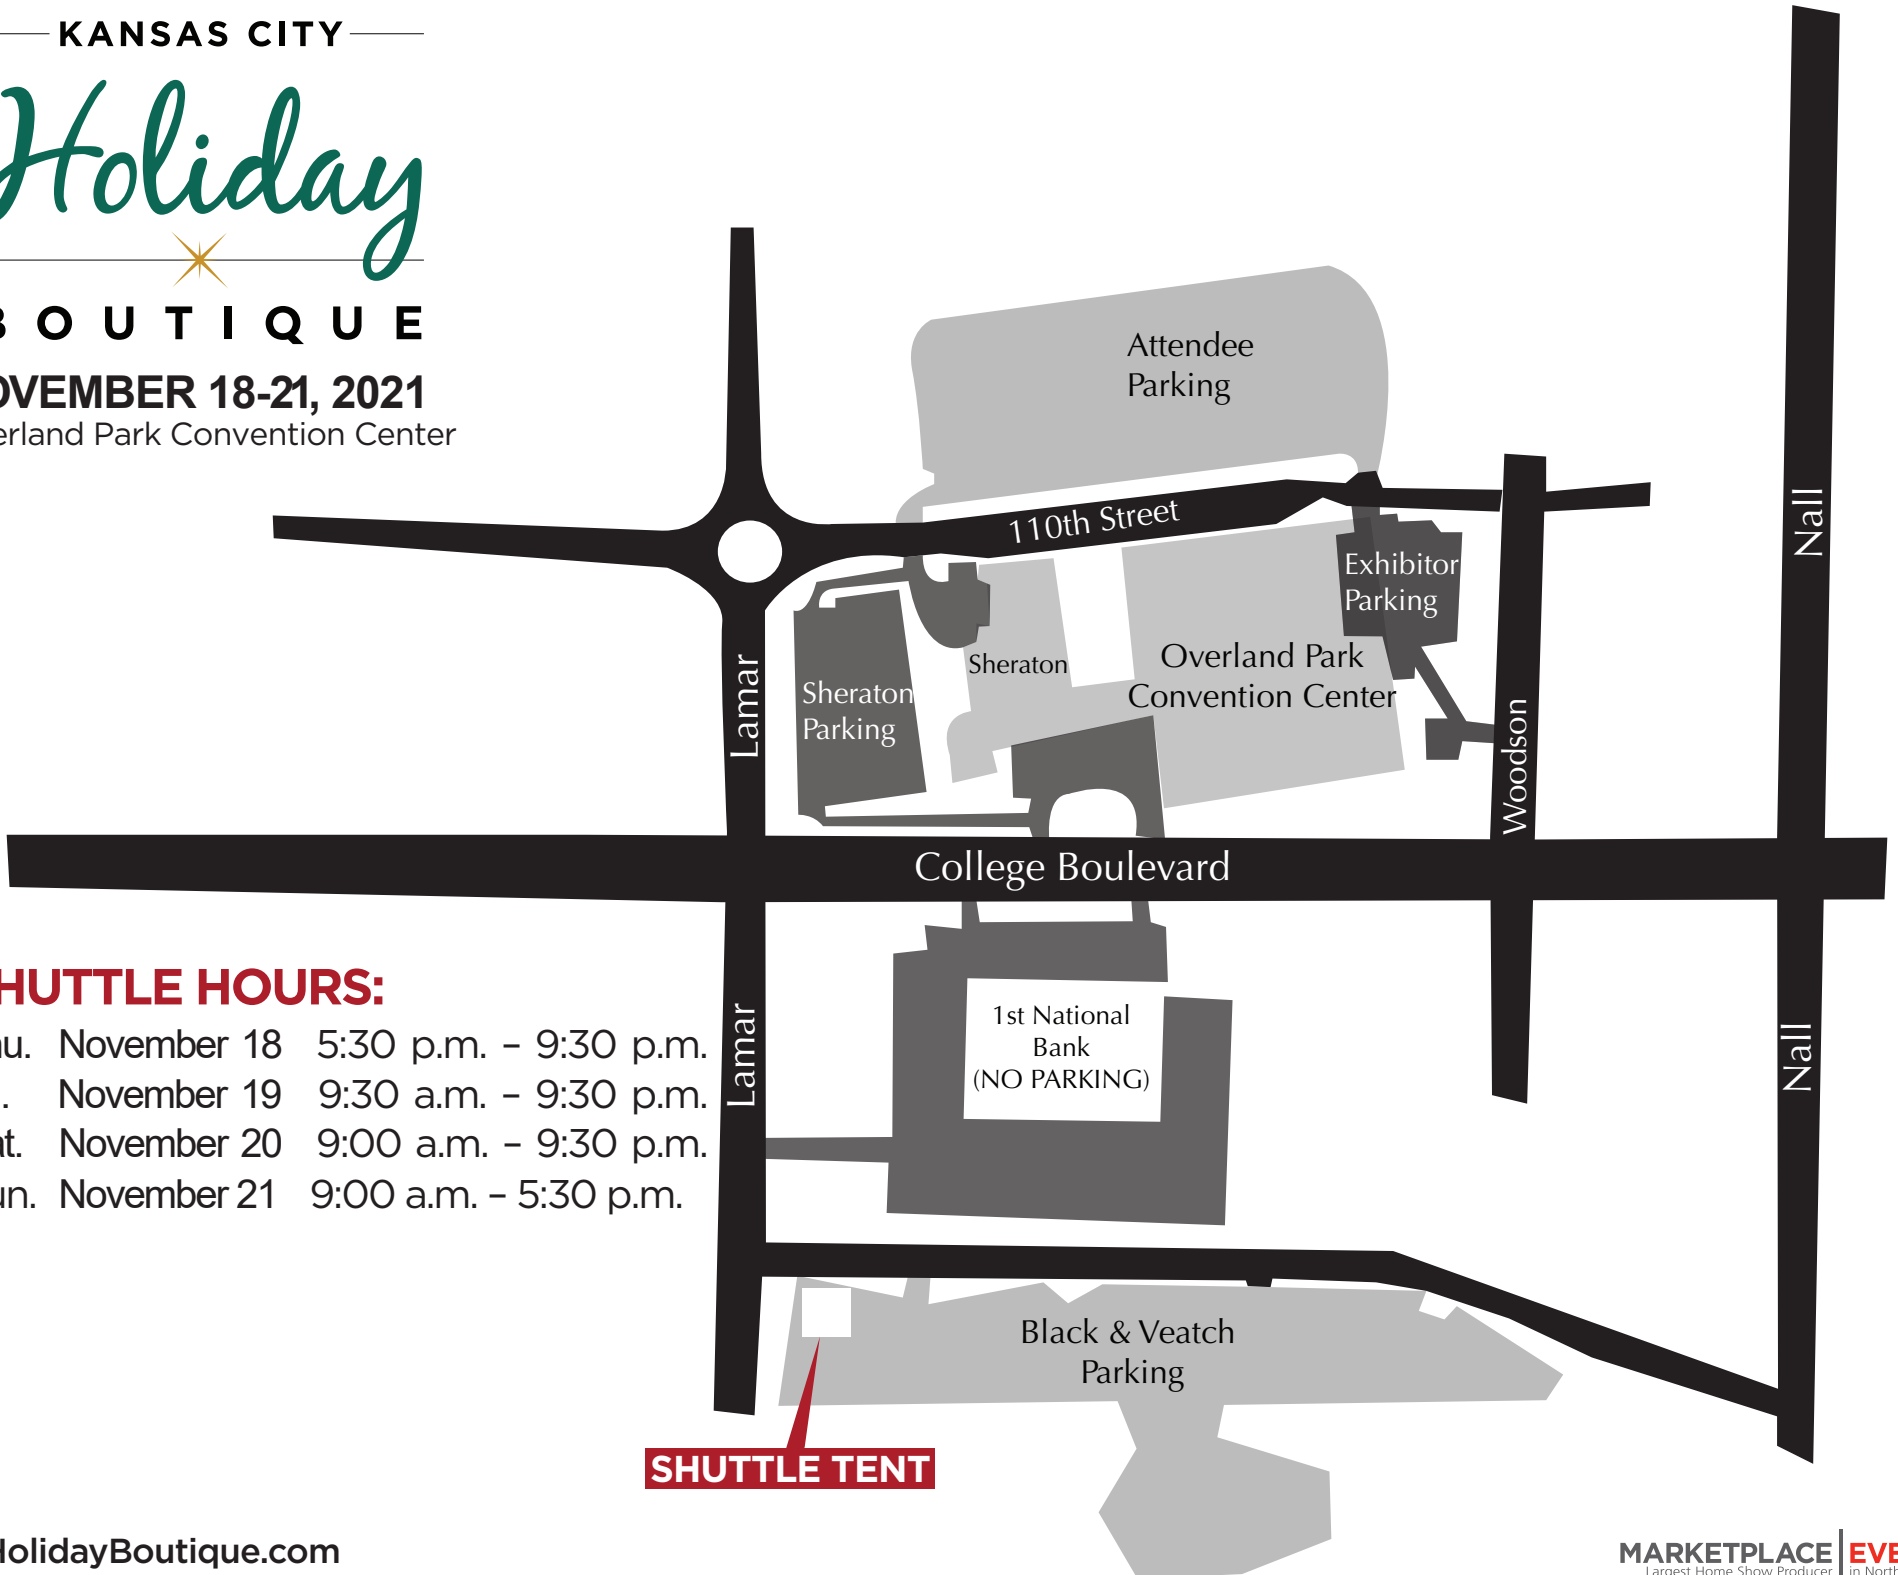

KANSAS CITY

Holiday

BOUTIQUE

NOVEMBER 18-21, 2021

Overland Park Convention Center

SHUTTLE HOURS:

- Thu. November 18 5:30 p.m. – 9:30 p.m.
- Fri. November 19 9:30 a.m. – 9:30 p.m.
- Sat. November 20 9:00 a.m. – 9:30 p.m.
- Sun. November 21 9:00 a.m. – 5:30 p.m.