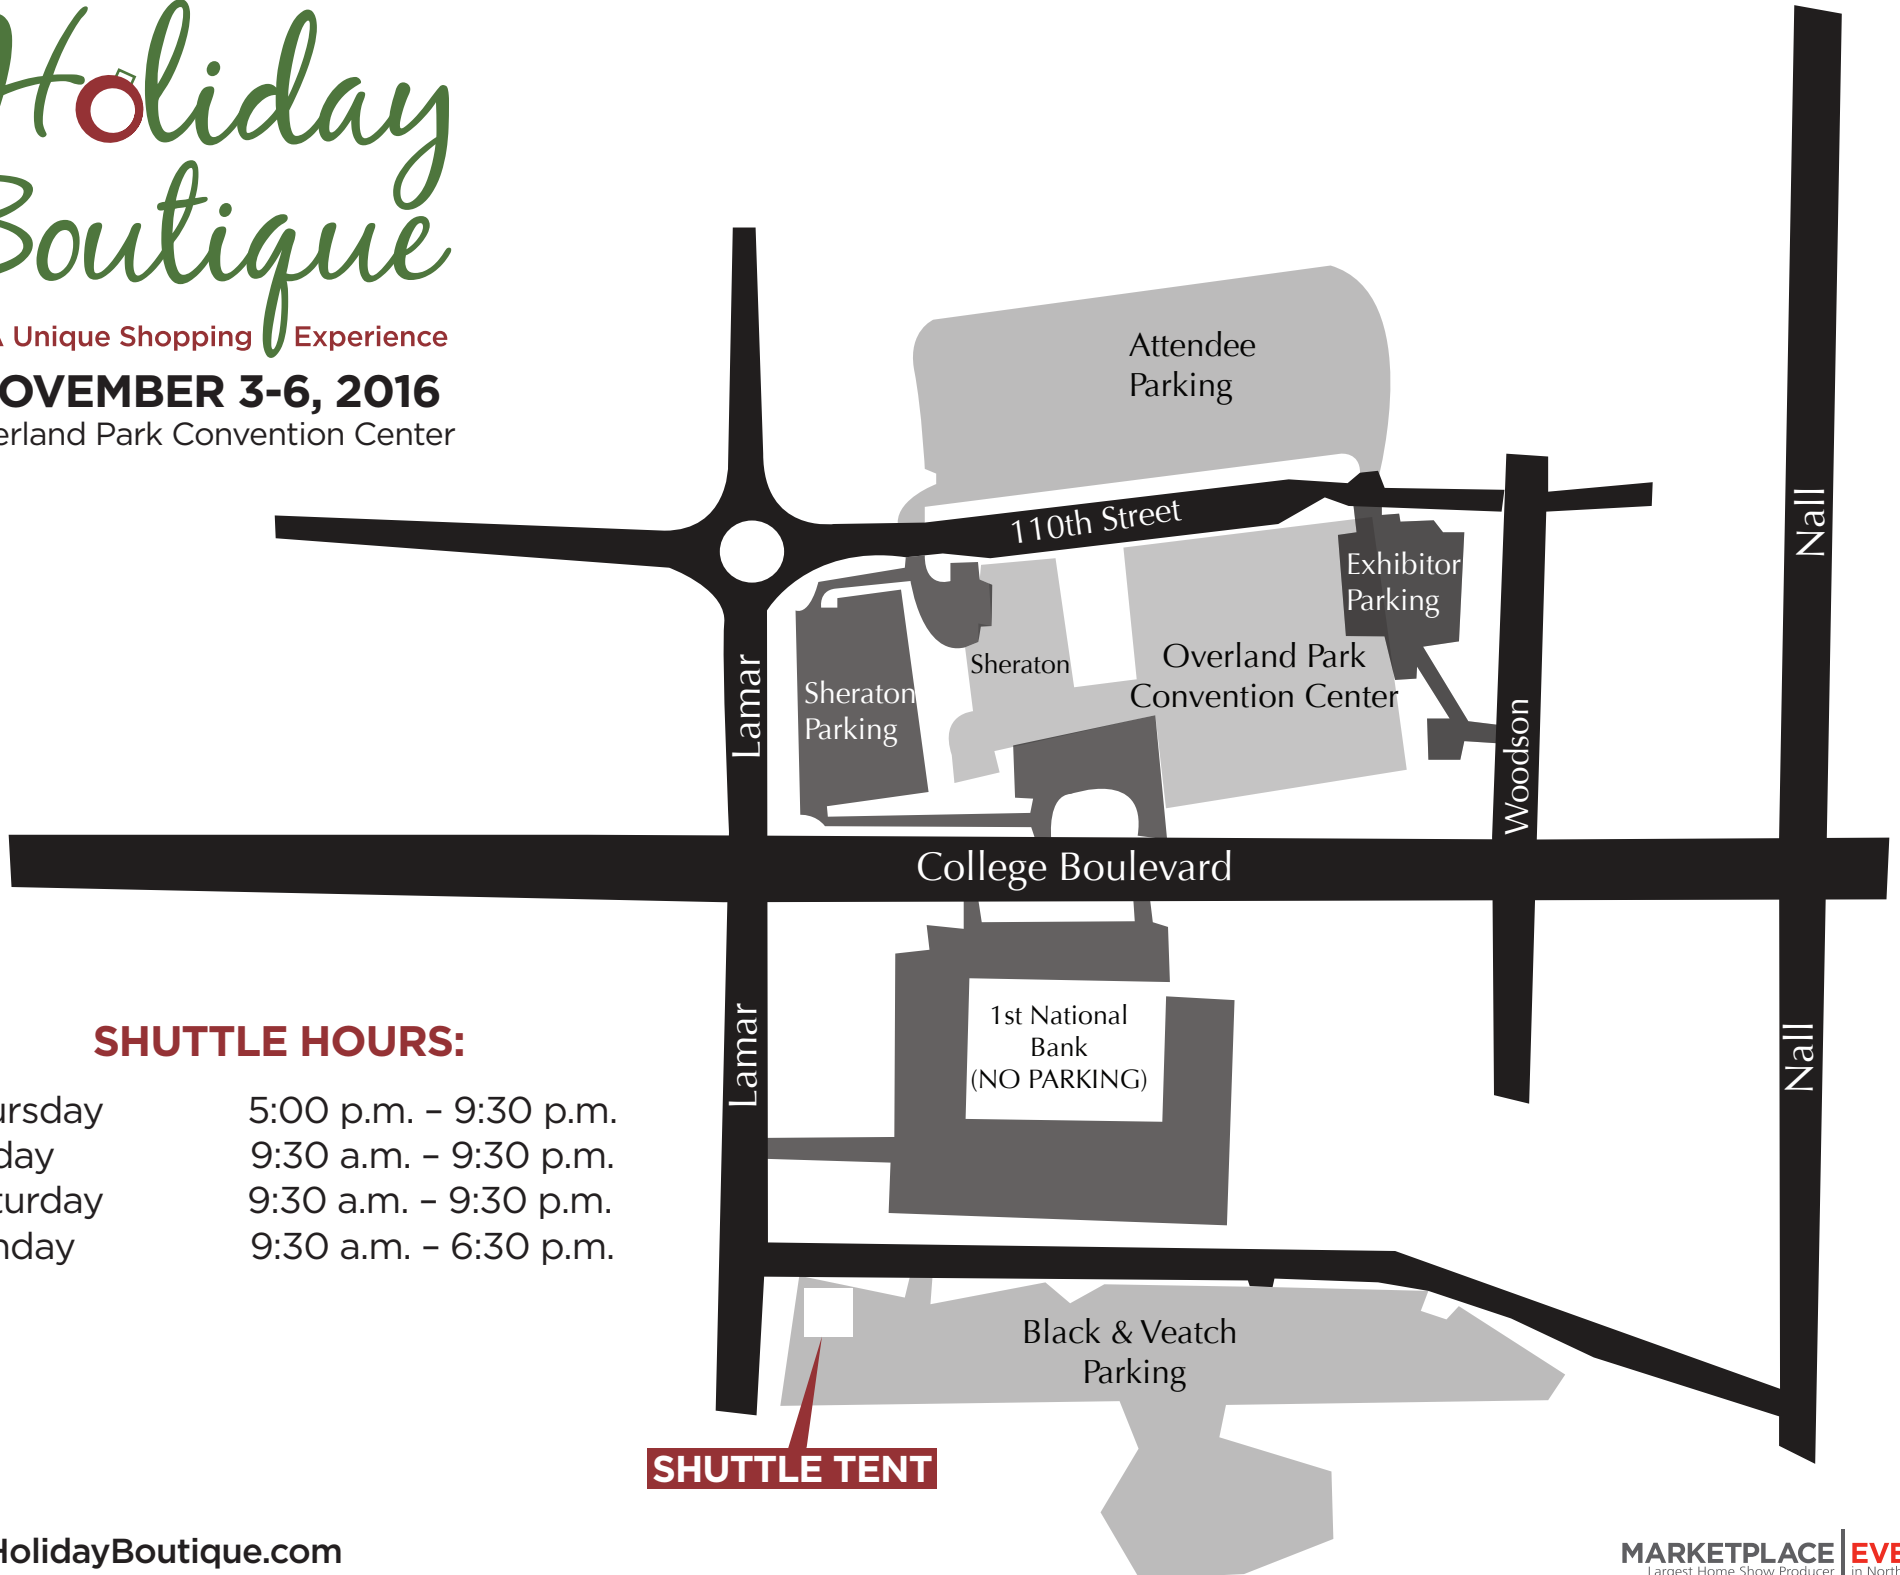

Holiday Boutique

A Unique Shopping Experience

NOVEMBER 3-6, 2016

Overland Park Convention Center

SHUTTLE HOURS:

Thursday	5:00 p.m. - 9:30 p.m.
Friday	9:30 a.m. - 9:30 p.m.
Saturday	9:30 a.m. - 9:30 p.m.
Sunday	9:30 a.m. - 6:30 p.m.