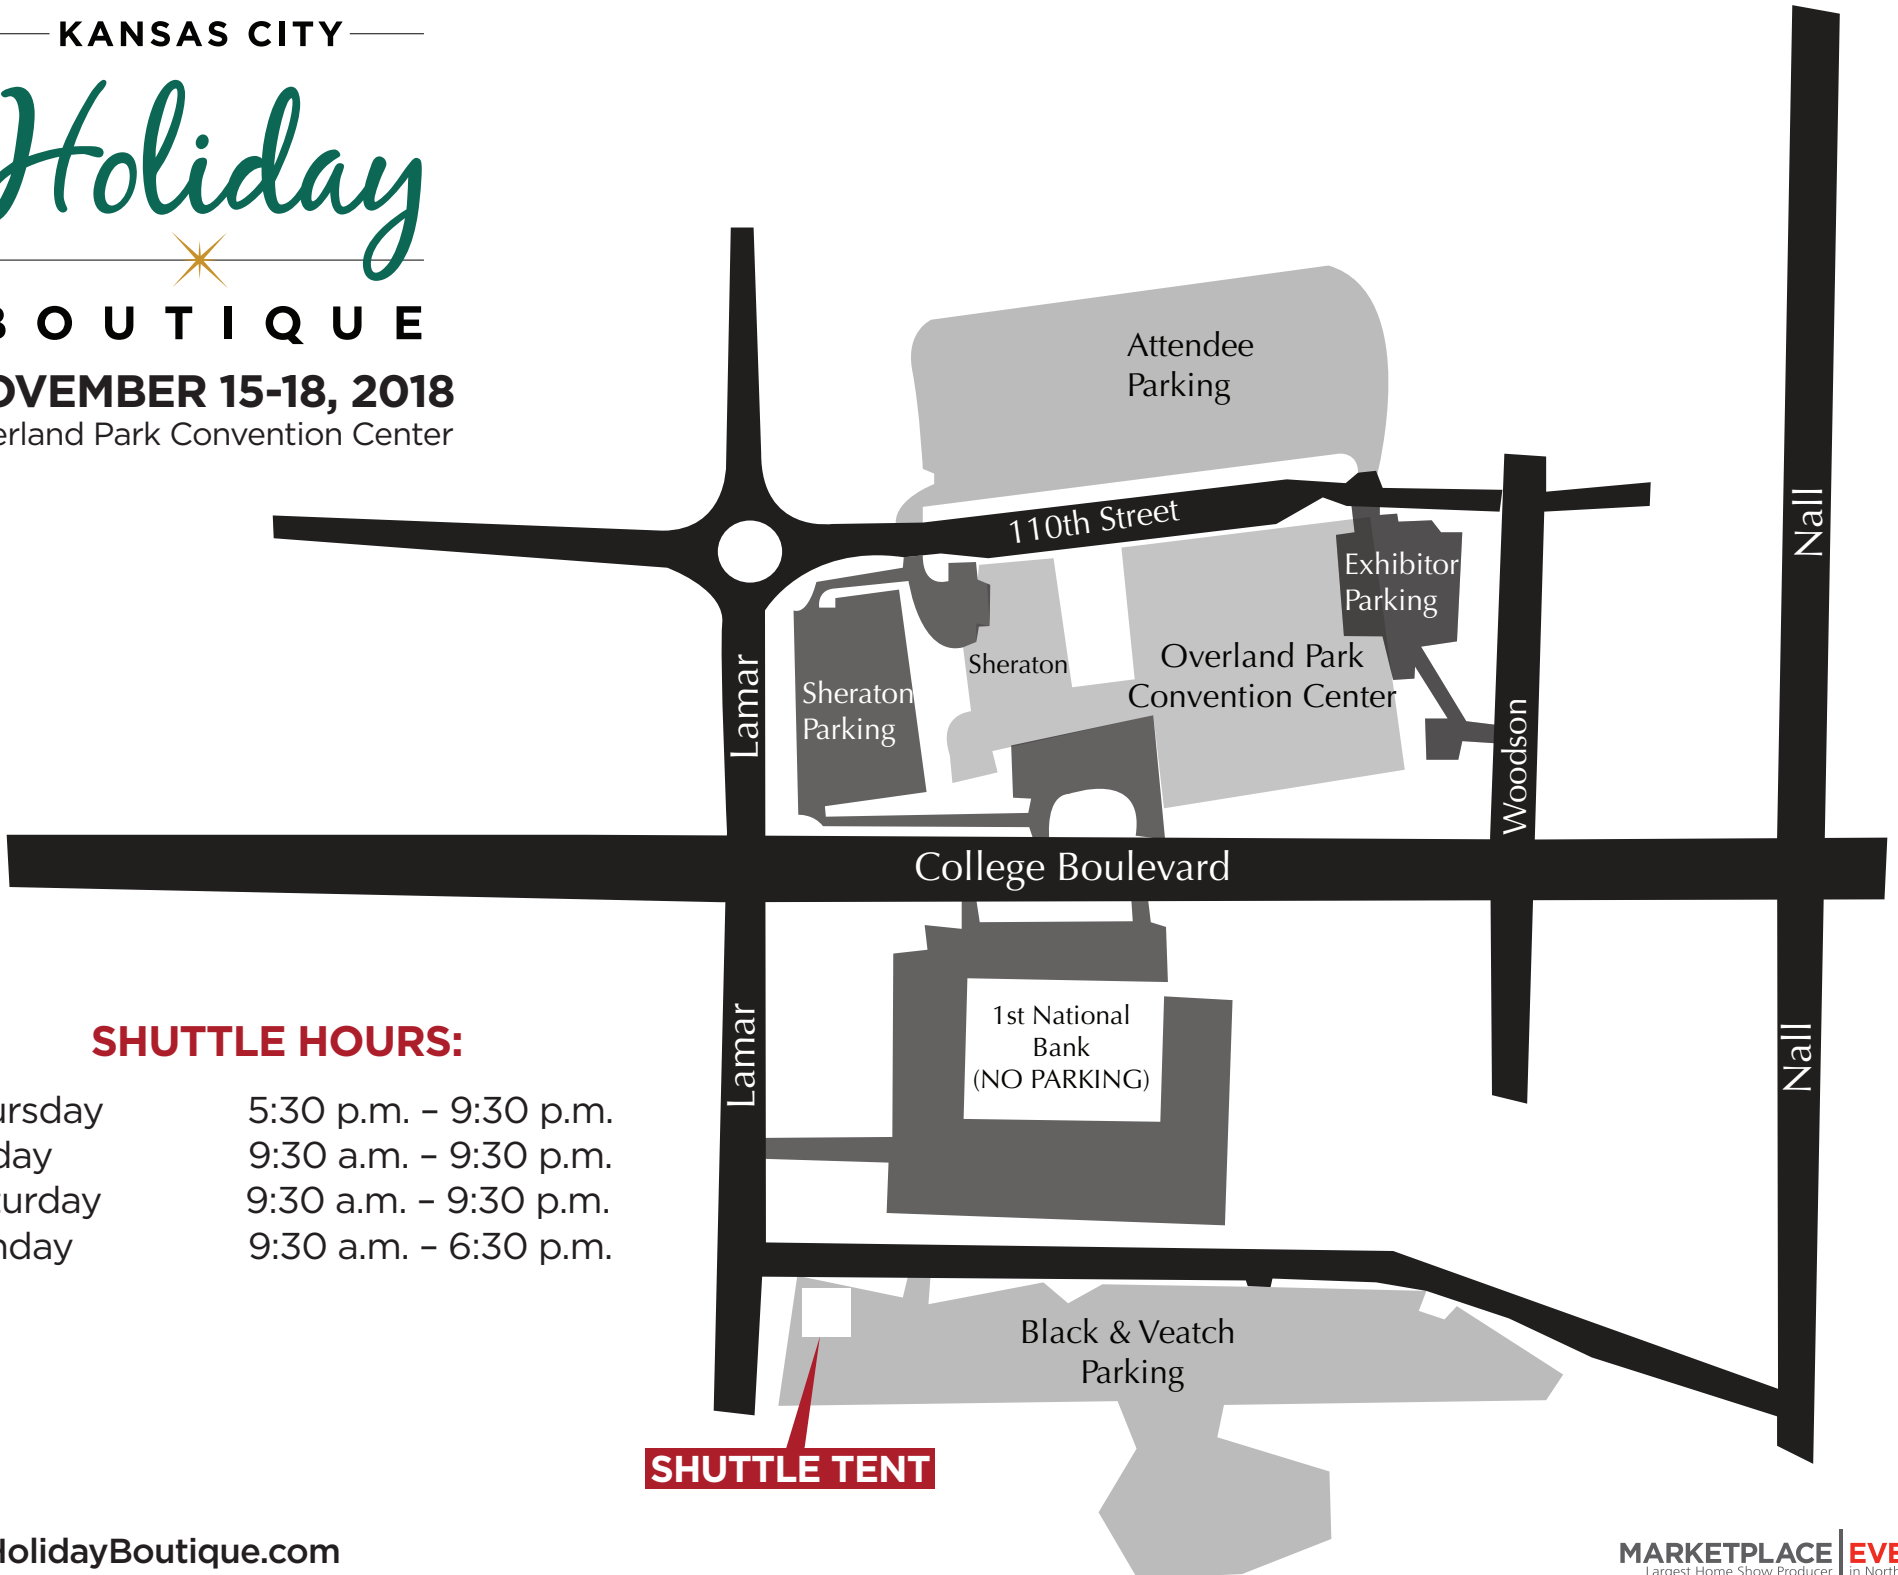

KANSAS CITY

Holiday

BOUTIQUE

NOVEMBER 15-18, 2018

Overland Park Convention Center

SHUTTLE HOURS:

| | |
|----------|-----------------------|
| Thursday | 5:30 p.m. - 9:30 p.m. |
| Friday | 9:30 a.m. - 9:30 p.m. |
| Saturday | 9:30 a.m. - 9:30 p.m. |
| Sunday | 9:30 a.m. - 6:30 p.m. |