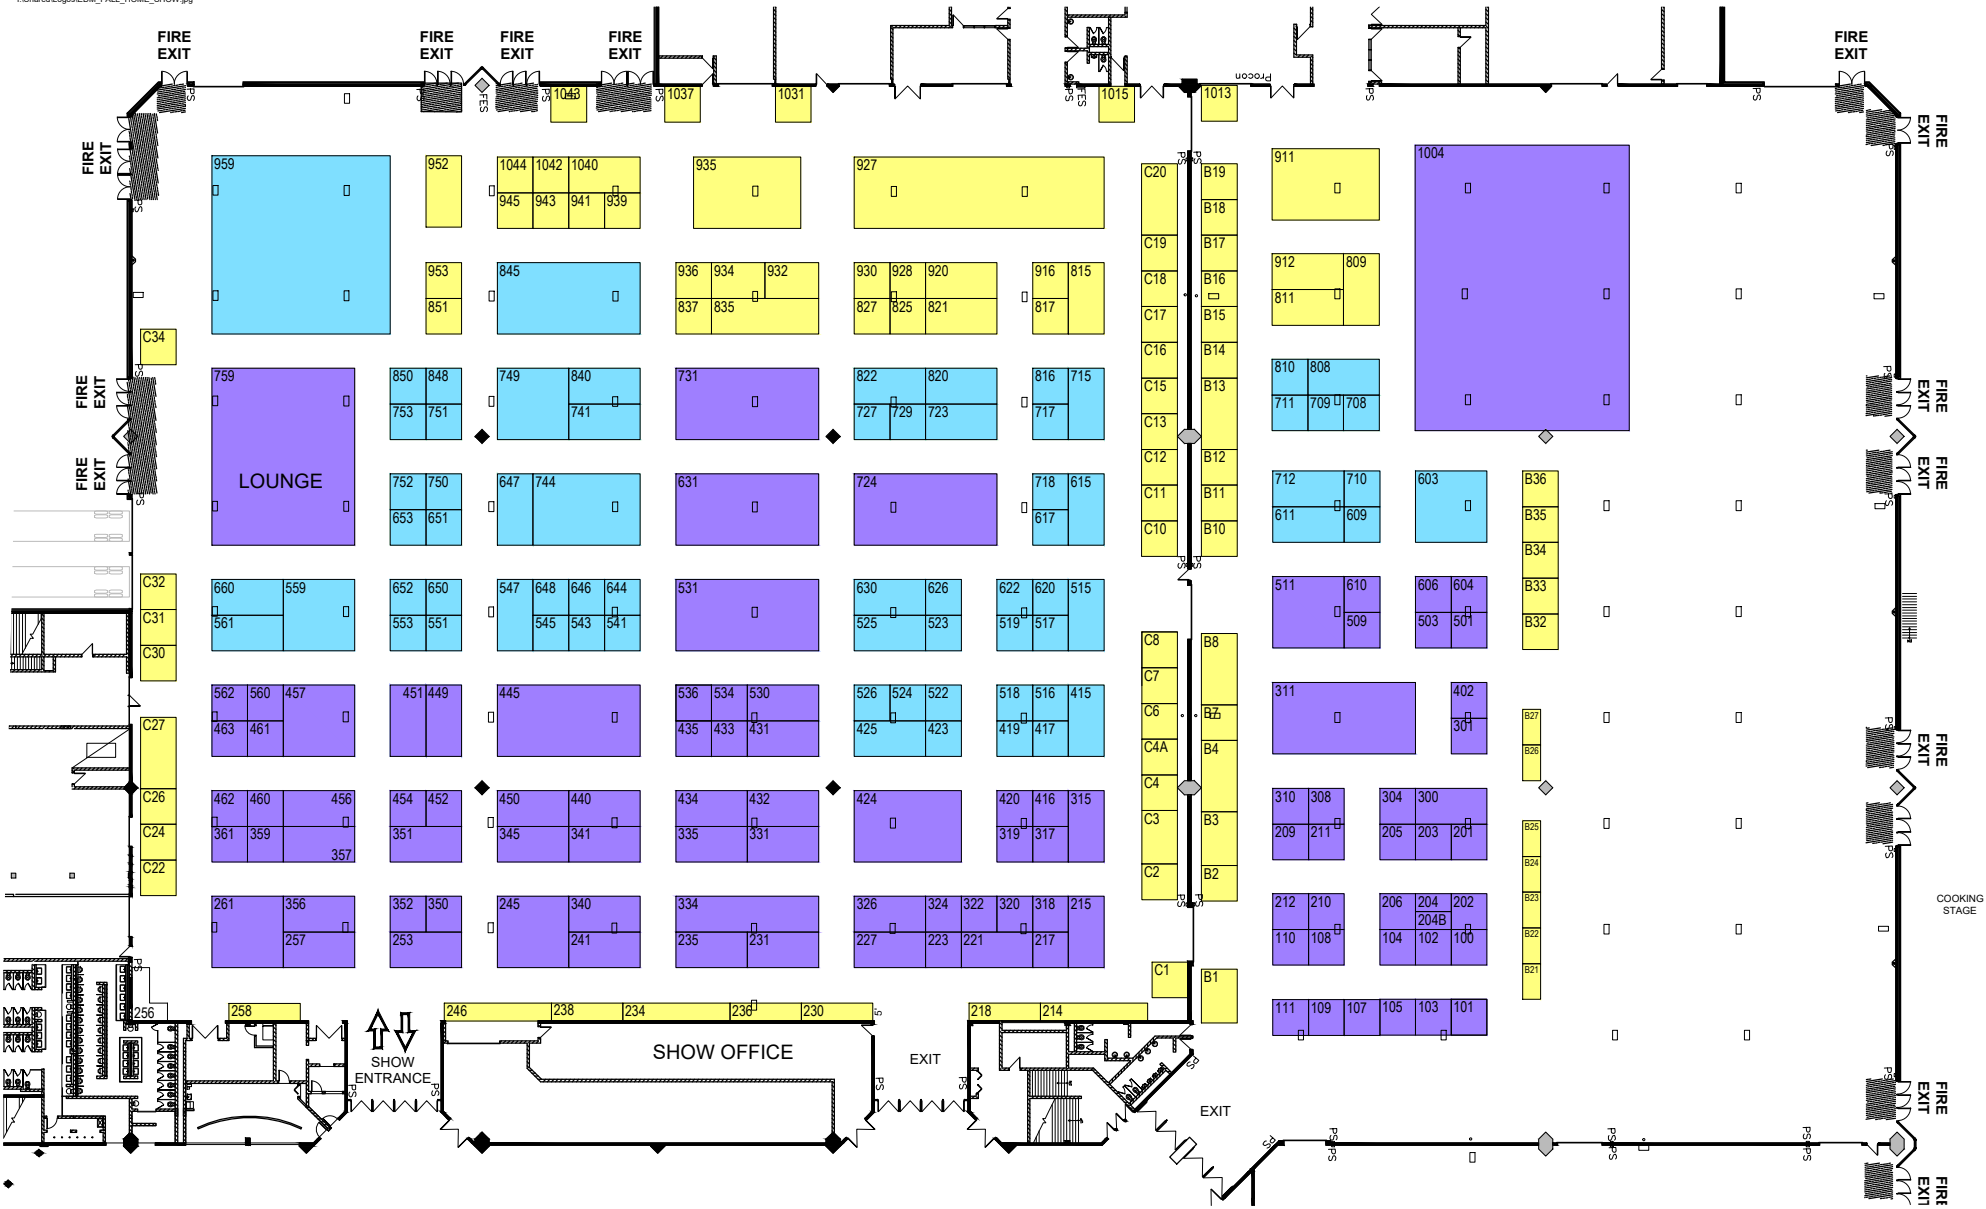

2023 Edmonton Fall Home Show

I:\Shared\Logs\EDM_FALL_HOME_SHOW.jpg

- OCT 11 8AM-1PM
- OCT 11 1PM-8PM
- OCT 12 8AM-4PM

*please note that all freight and equipment must be out of the aisles by 4PM on Oct 19 for the installation of aisle carpet.

Edmonton Expo Centre

*Floor Plan Subject to Change