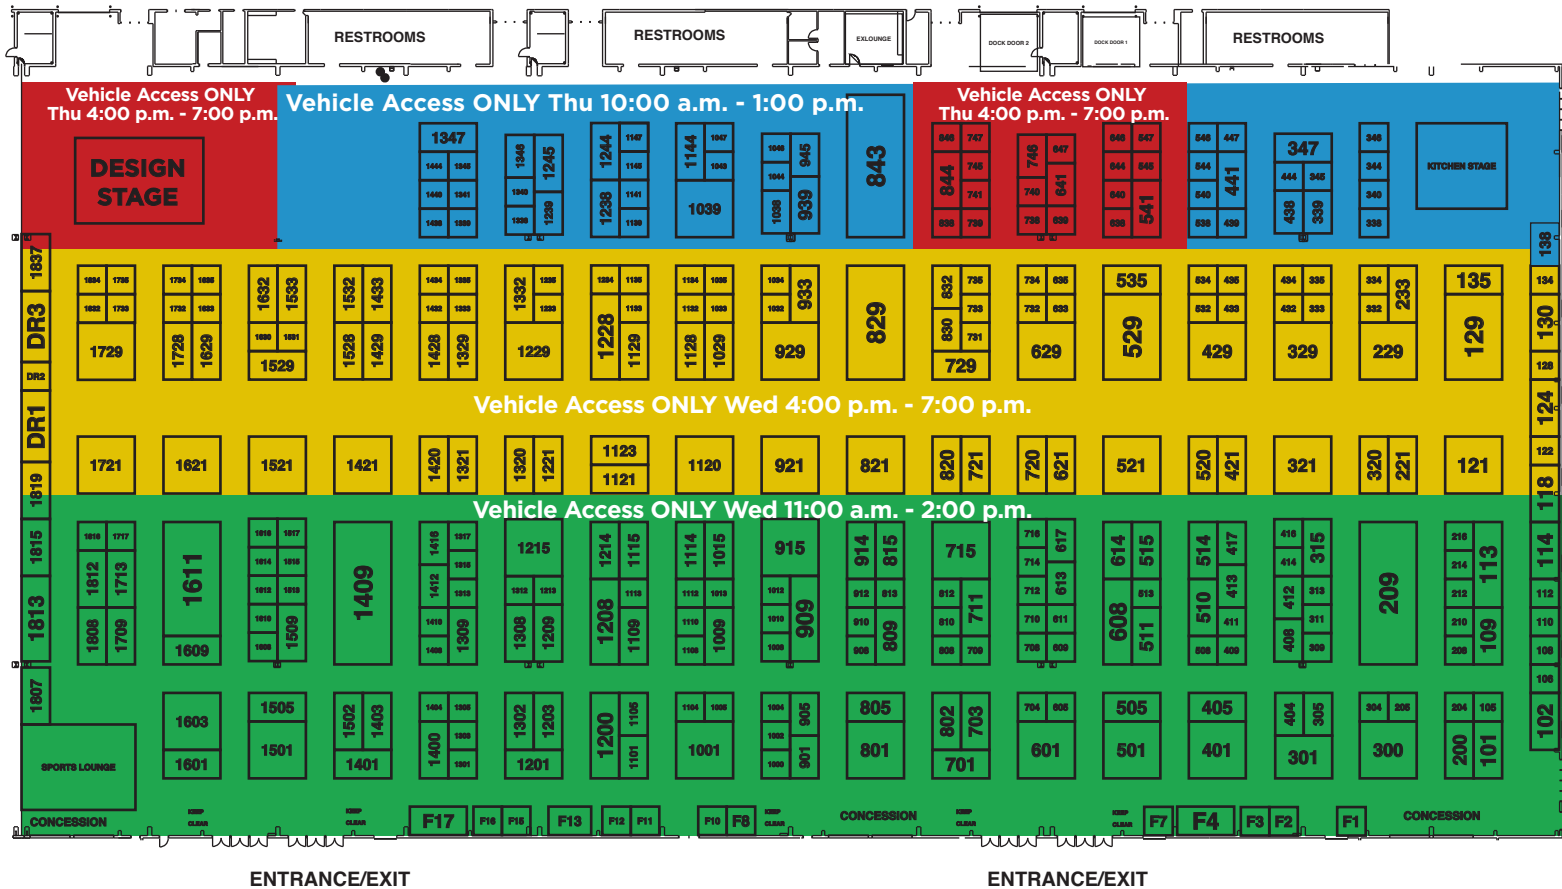

MOVE-IN SCHEDULE

DESERET NEWS HOME SHOW

OCTOBER 8-10, 2021
Mountain America Expo Center

- All exhibit space 400 sq. ft. or larger can begin move-in at 10am Wednesday, October 6 EXCEPT RED ZONE
- Move-in times listed are starting times. If you require your vehicle for move-in, come at the designated day and time according to your section. All move-in times end at 7pm.
- Vehicle access is very limited please unload your vehicle and remove from building
Three hour time block is for active unloading only. Vehicle access is limited please immediately unload your vehicle and move it outside.
- **NO VEHICLES ALLOWED INSIDE ON FRIDAY**

GREEN SECTION

- Move-in Wednesday, October 6
- **11:00 a.m. - 2:00 p.m. vehicle access**
- No vehicles after 2:00 p.m. in this section

NO VEHICLES IN THIS SECTION THURSDAY & FRIDAY.
Hand carry, carts & dollies only

BLUE SECTION

- Move-in Thursday, October 7
- **10:00 a.m. - 1:00 p.m. vehicle access**
- No vehicles after 1pm in this section

NO VEHICLES IN THIS SECTION THURSDAY AFTER NOON & FRIDAY.
Hand carry, carts & dollies only

RED SECTION

- *Last in, first out*
- Move-in Thursday, October 7
- **4:00 p.m. - 7:00 p.m. vehicle access**
- No vehicles after 7:00 p.m. in this section

NO VEHICLES IN THIS SECTION THURSDAY AFTER 7 P.M. & FRIDAY.
Hand carry, carts & dollies only