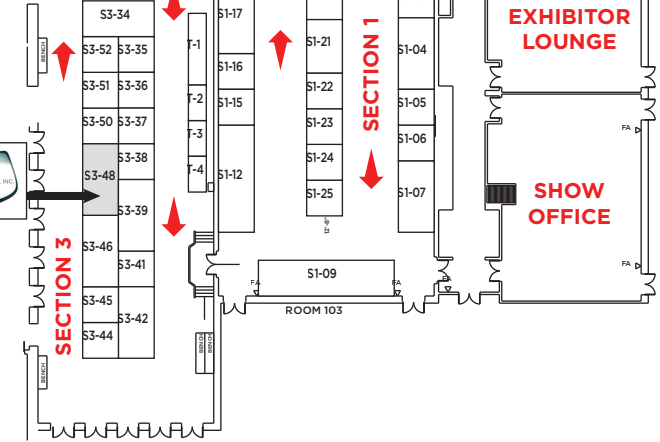

FOOD TRUCK RALLY

PET-A PALOOZA

SOUTH ENTRANCE

ENTRANCE TO EXHIBITS

WEST CONCOURSE

MAIN ENTRANCE

CONCESSIONS

MAIN LEVEL

EXHIBITOR LOUNGE

SHOW OFFICE

NORTH ENTRANCE

JACKSONVILLE
HOME + PATIO SHOW
 MAY 28-31
 PRIME OSBORN CONVENTION CENTER