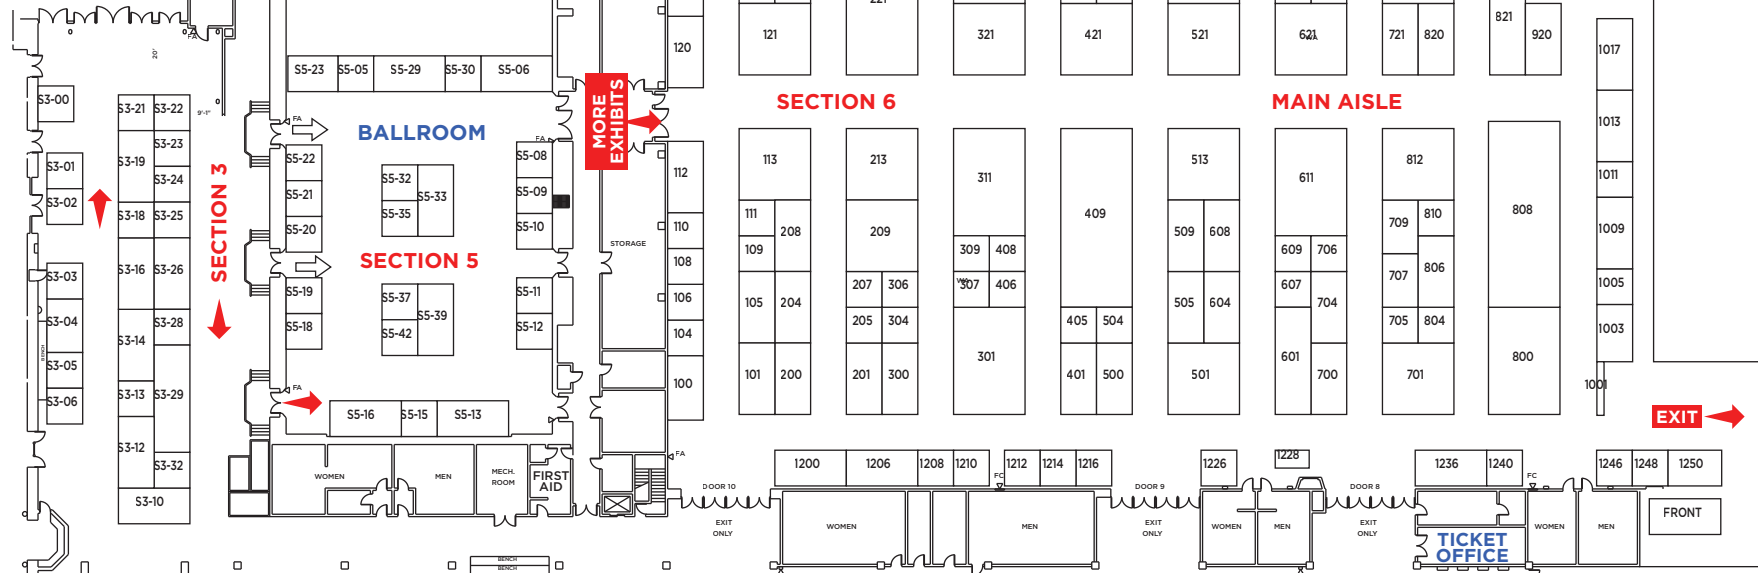

FOOD TRUCK RALLY

PET-A PALOOZA

SOUTH ENTRANCE

ENTRANCE TO EXHIBITS

WEST CONCOURSE

MAIN ENTRANCE

CONCESSIONS

MAIN LEVEL

EXHIBITOR LOUNGE

SHOW OFFICE

NORTH ENTRANCE

JACKSONVILLE
HOME + PATIO SHOW
 MAY 28-31
 PRIME OSBORN CONVENTION CENTER