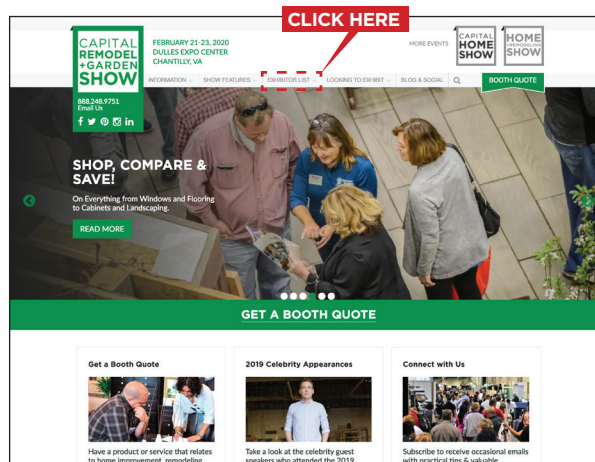

CAPITAL REMODEL +GARDEN SHOW

FEB. 21-23, 2020
Dulles Expo Center
Chantilly, VA

Your 2020 Exhibitor Listing is posted. It's time to review your listing.

We have already reactivated your Exhibitor Listing from the 2019 show and updated your booth number for you! Please take a moment to review your listing and ensure all the information is still accurate.

1. Please visit:
  <http://www.capitalremodelandgarden.com>
2. Click on "EXHIBITOR LIST."
3. Search for your company. Be sure to include quotation marks (" ") around your company name to find the exact match. To search by category or to see the entire list, leave the search blank & click SEARCH.
4. Carefully review your listing.
5. If there are edits, please contact **Jen Shaw** at jens@MPeshows.com or call **330-348-0909**.

Benefits of creating your company listing

VISIBILITY

Remember you have a full page on our website to promote your company, store(s) and products. Update this information while your listing is active to promote show specials, new products, store openings and more! If you renew again for 2021 your listing will not be taken down.

SALES

Don't forget, consumers can contact you through a search function and email form so you can immediately respond to requests for more information and quote requests.