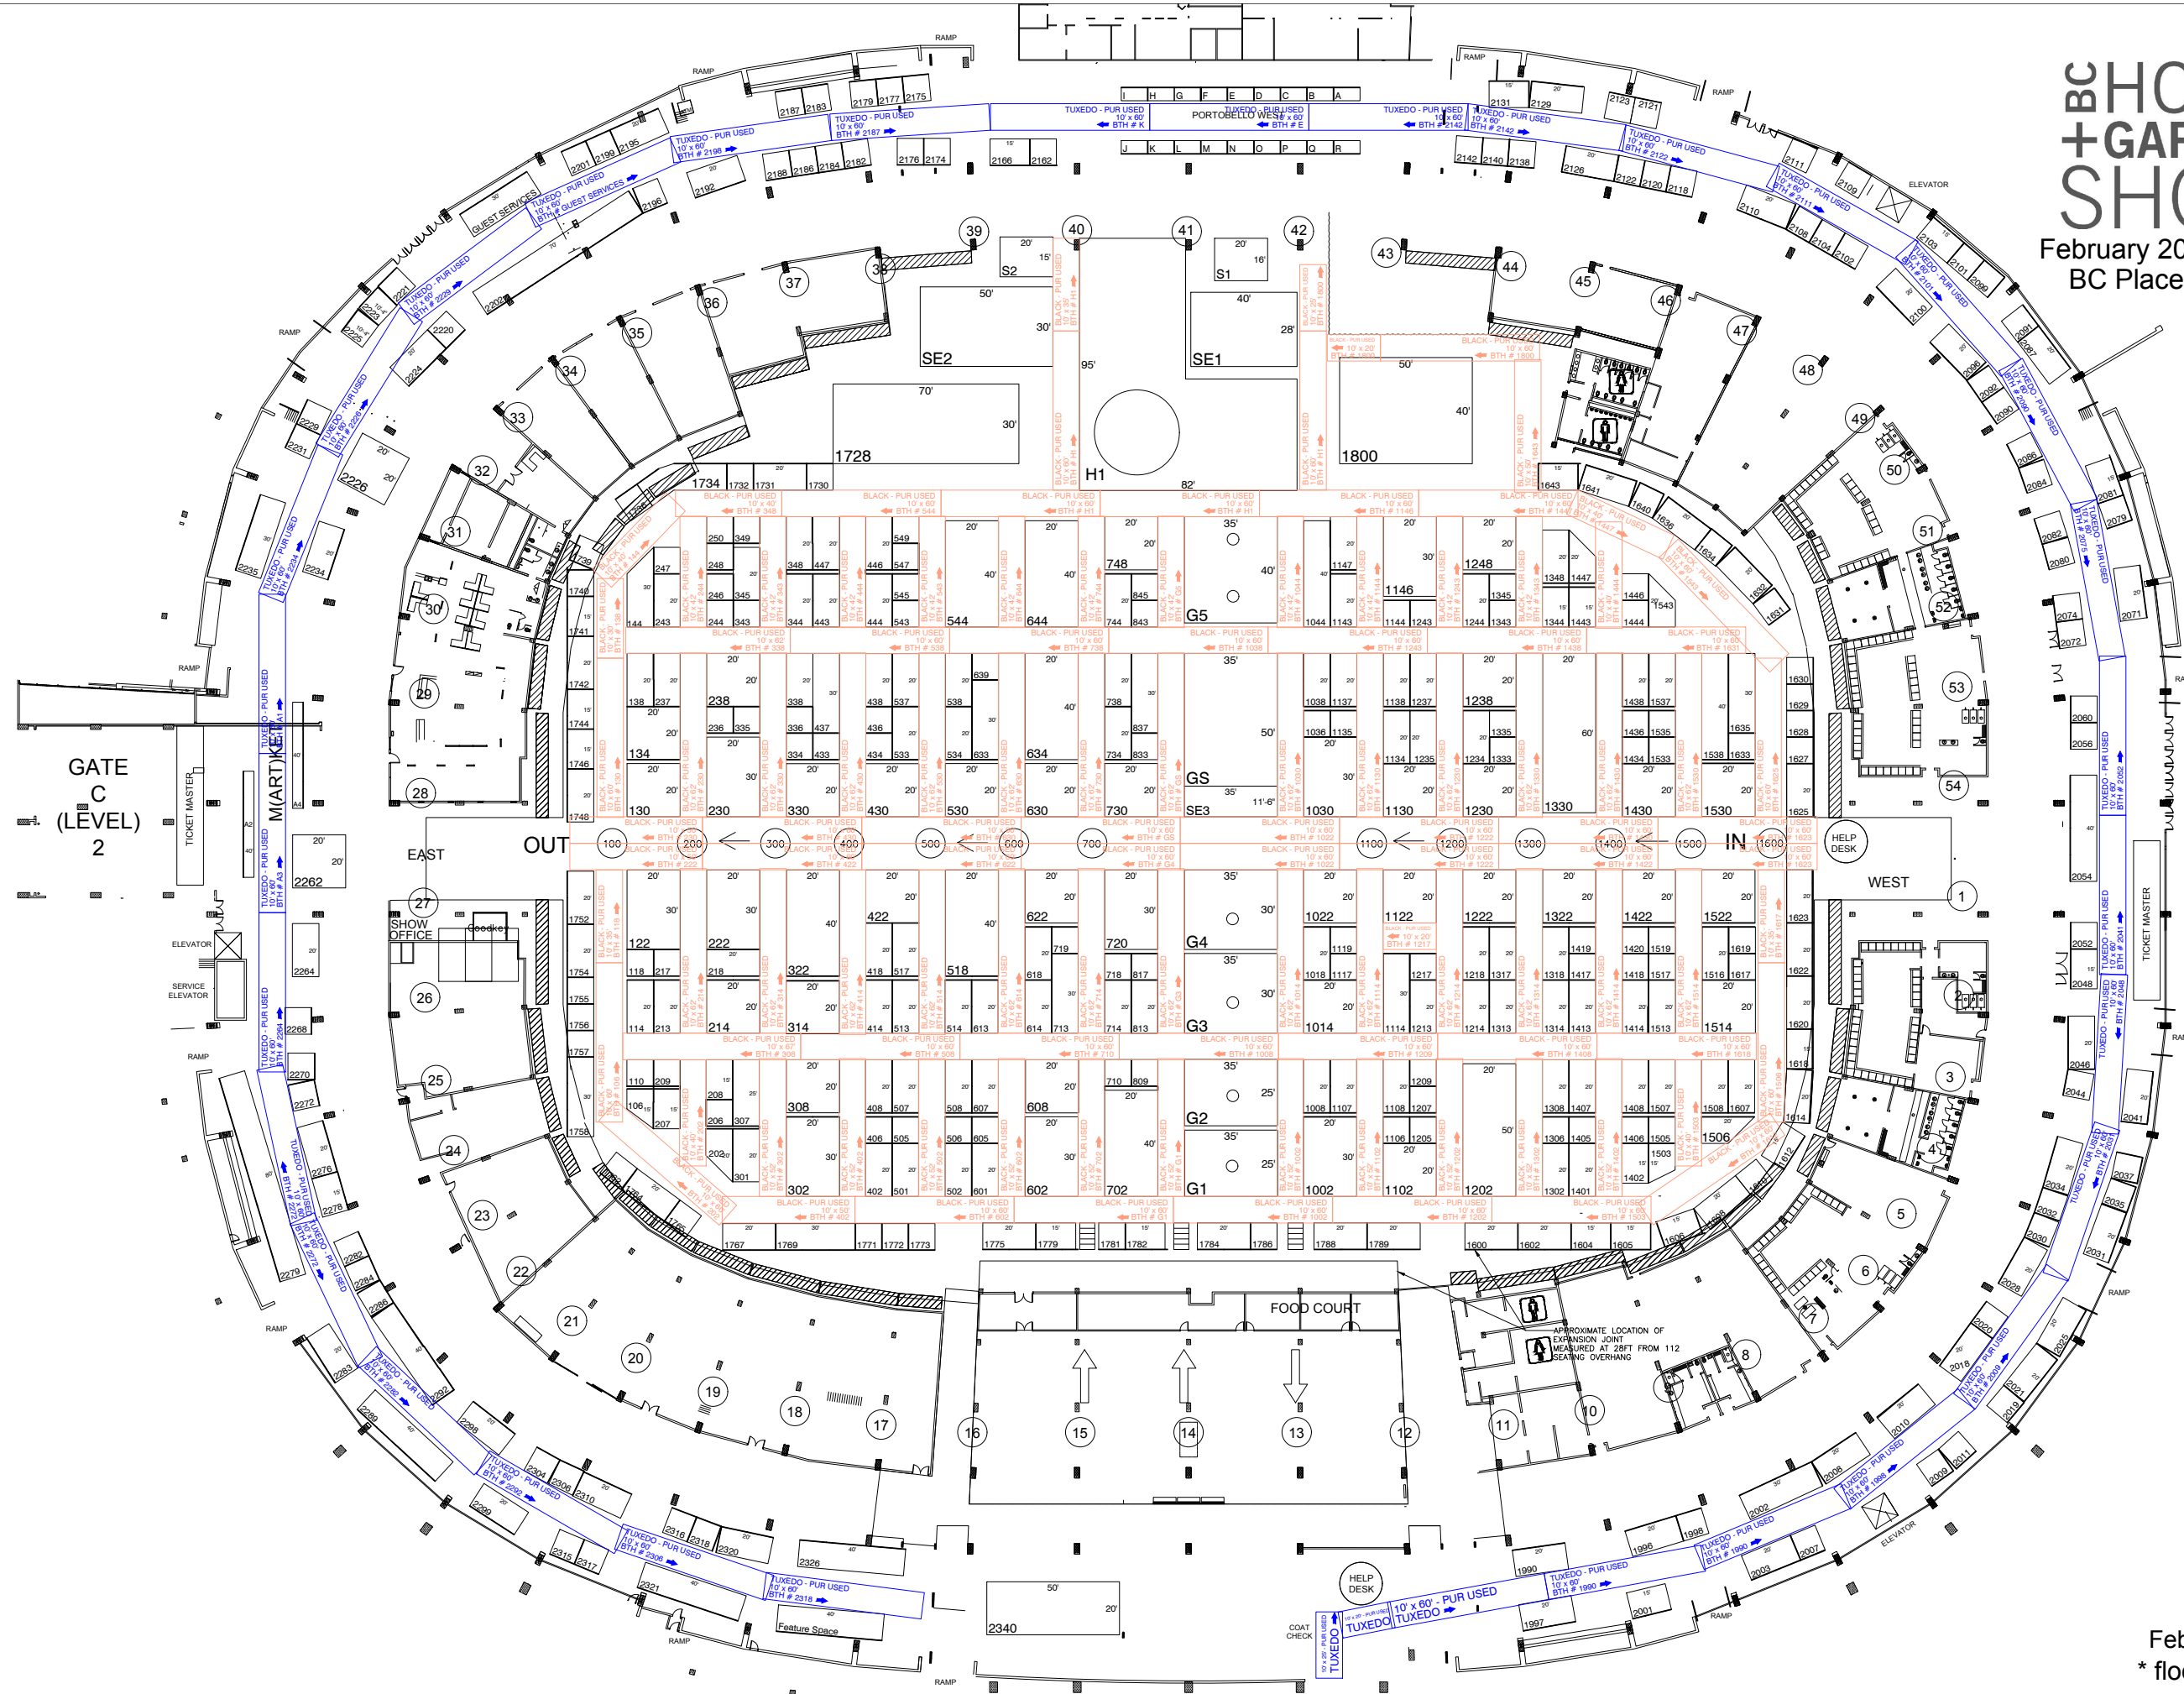

# BC HOME + GARDEN SHOW

February 20-24, 2019  
BC Place Stadium

February 12, 2019 - 9:48AM  
\* floor plan subject to change

# BC HOME + GARDEN SHOW

February 20-24, 2019  
BC Place Stadium

February 12, 2019 - 9:48AM  
\* floor plan subject to change

BCH&G2018 BOOTH COUNT as of 12/02/2019

Dimension	Size	Qty	SqFt
5'x5'	25	1	25
5'x10'	50	18	900
10'x10'	100	163	16,300
Custom	100	1	100
10'x10'-4"	103	2	206
Custom	125	1	125
10'x15'	150	23	3,450
Custom	150	4	600
4'x40'	160	2	320
10'x20'	200	131	26,200
10'x25'	250	1	250
Custom	250	1	250
10'x30'	300	11	3,300
15'x20'	300	1	300
16'x20'	320	1	320
Custom	329	1	329
10'x40'	400	8	3,200
20'x20'	400	32	12,800
11'-6"x35'	403	1	403
20'x30'	600	9	5,400
10'x70'	700	1	700
10'x80'	800	1	800
20'x40'	800	6	4,800
25'x35'	875	2	1,750
20'x50'	1,000	2	2,000
30'x35'	1,050	2	2,100
28'x40'	1,120	1	1,120
20'x60'	1,200	1	1,200
35'x40'	1,400	1	1,400
30'x50'	1,500	1	1,500
35'x50'	1,750	1	1,750
40'x50'	2,000	1	2,000
30'x70'	2,100	1	2,100
Custom	5,564	1	5,564
<b>Totals:</b>		<b>434</b>	<b>103,562</b>

Carpet Report as of 12/02/2019

Carpet Set - BC H&G2018 CARPET REPORT  
Branch - Edmonton

CARPET TYPE	QTY	WIDTH	LENGTH	COLOR	LINEAR FT	SQ FT
PUR USED	2	10'	20'	BLACK	40	400
PUR USED	1	10'	25'	BLACK	25	250
PUR USED	1	10'	30'	BLACK	30	300
PUR USED	3	10'	35'	BLACK	105	1050
PUR USED	6	10'	40'	BLACK	240	2400
PUR USED	11	10'	42'	BLACK	462	4620
PUR USED	4	10'	50'	BLACK	200	2000
PUR USED	11	10'	52'	BLACK	572	5720
PUR USED	46	10'	60'	BLACK	2760	27600
PUR USED	27	10'	62'	BLACK	1674	16740
PUR USED	1	10'	67'	BLACK	67	670
PUR USED	1	10'	20'	TUXEDO	20	200
PUR USED	1	10'	25'	TUXEDO	25	250
PUR USED	33	10'	60'	TUXEDO	1980	19800
<b>TOTAL</b>					<b>8200</b>	<b>82000</b>

Sidewall:

Type	Part Number	Qty	Description
Base	15X15BASE	367	15x15 Base
Upright	3FTUP	367	3' Sidewall
Support	10FTSUPP	352	10' Solid

Manually Placed:

Type	Part Number	Qty	Description
Base	15X15BASE	12	15x15 Base
Upright	8FTUP	12	8' Backwall
Support	6-10SUPP	11	6'-10' Spreader