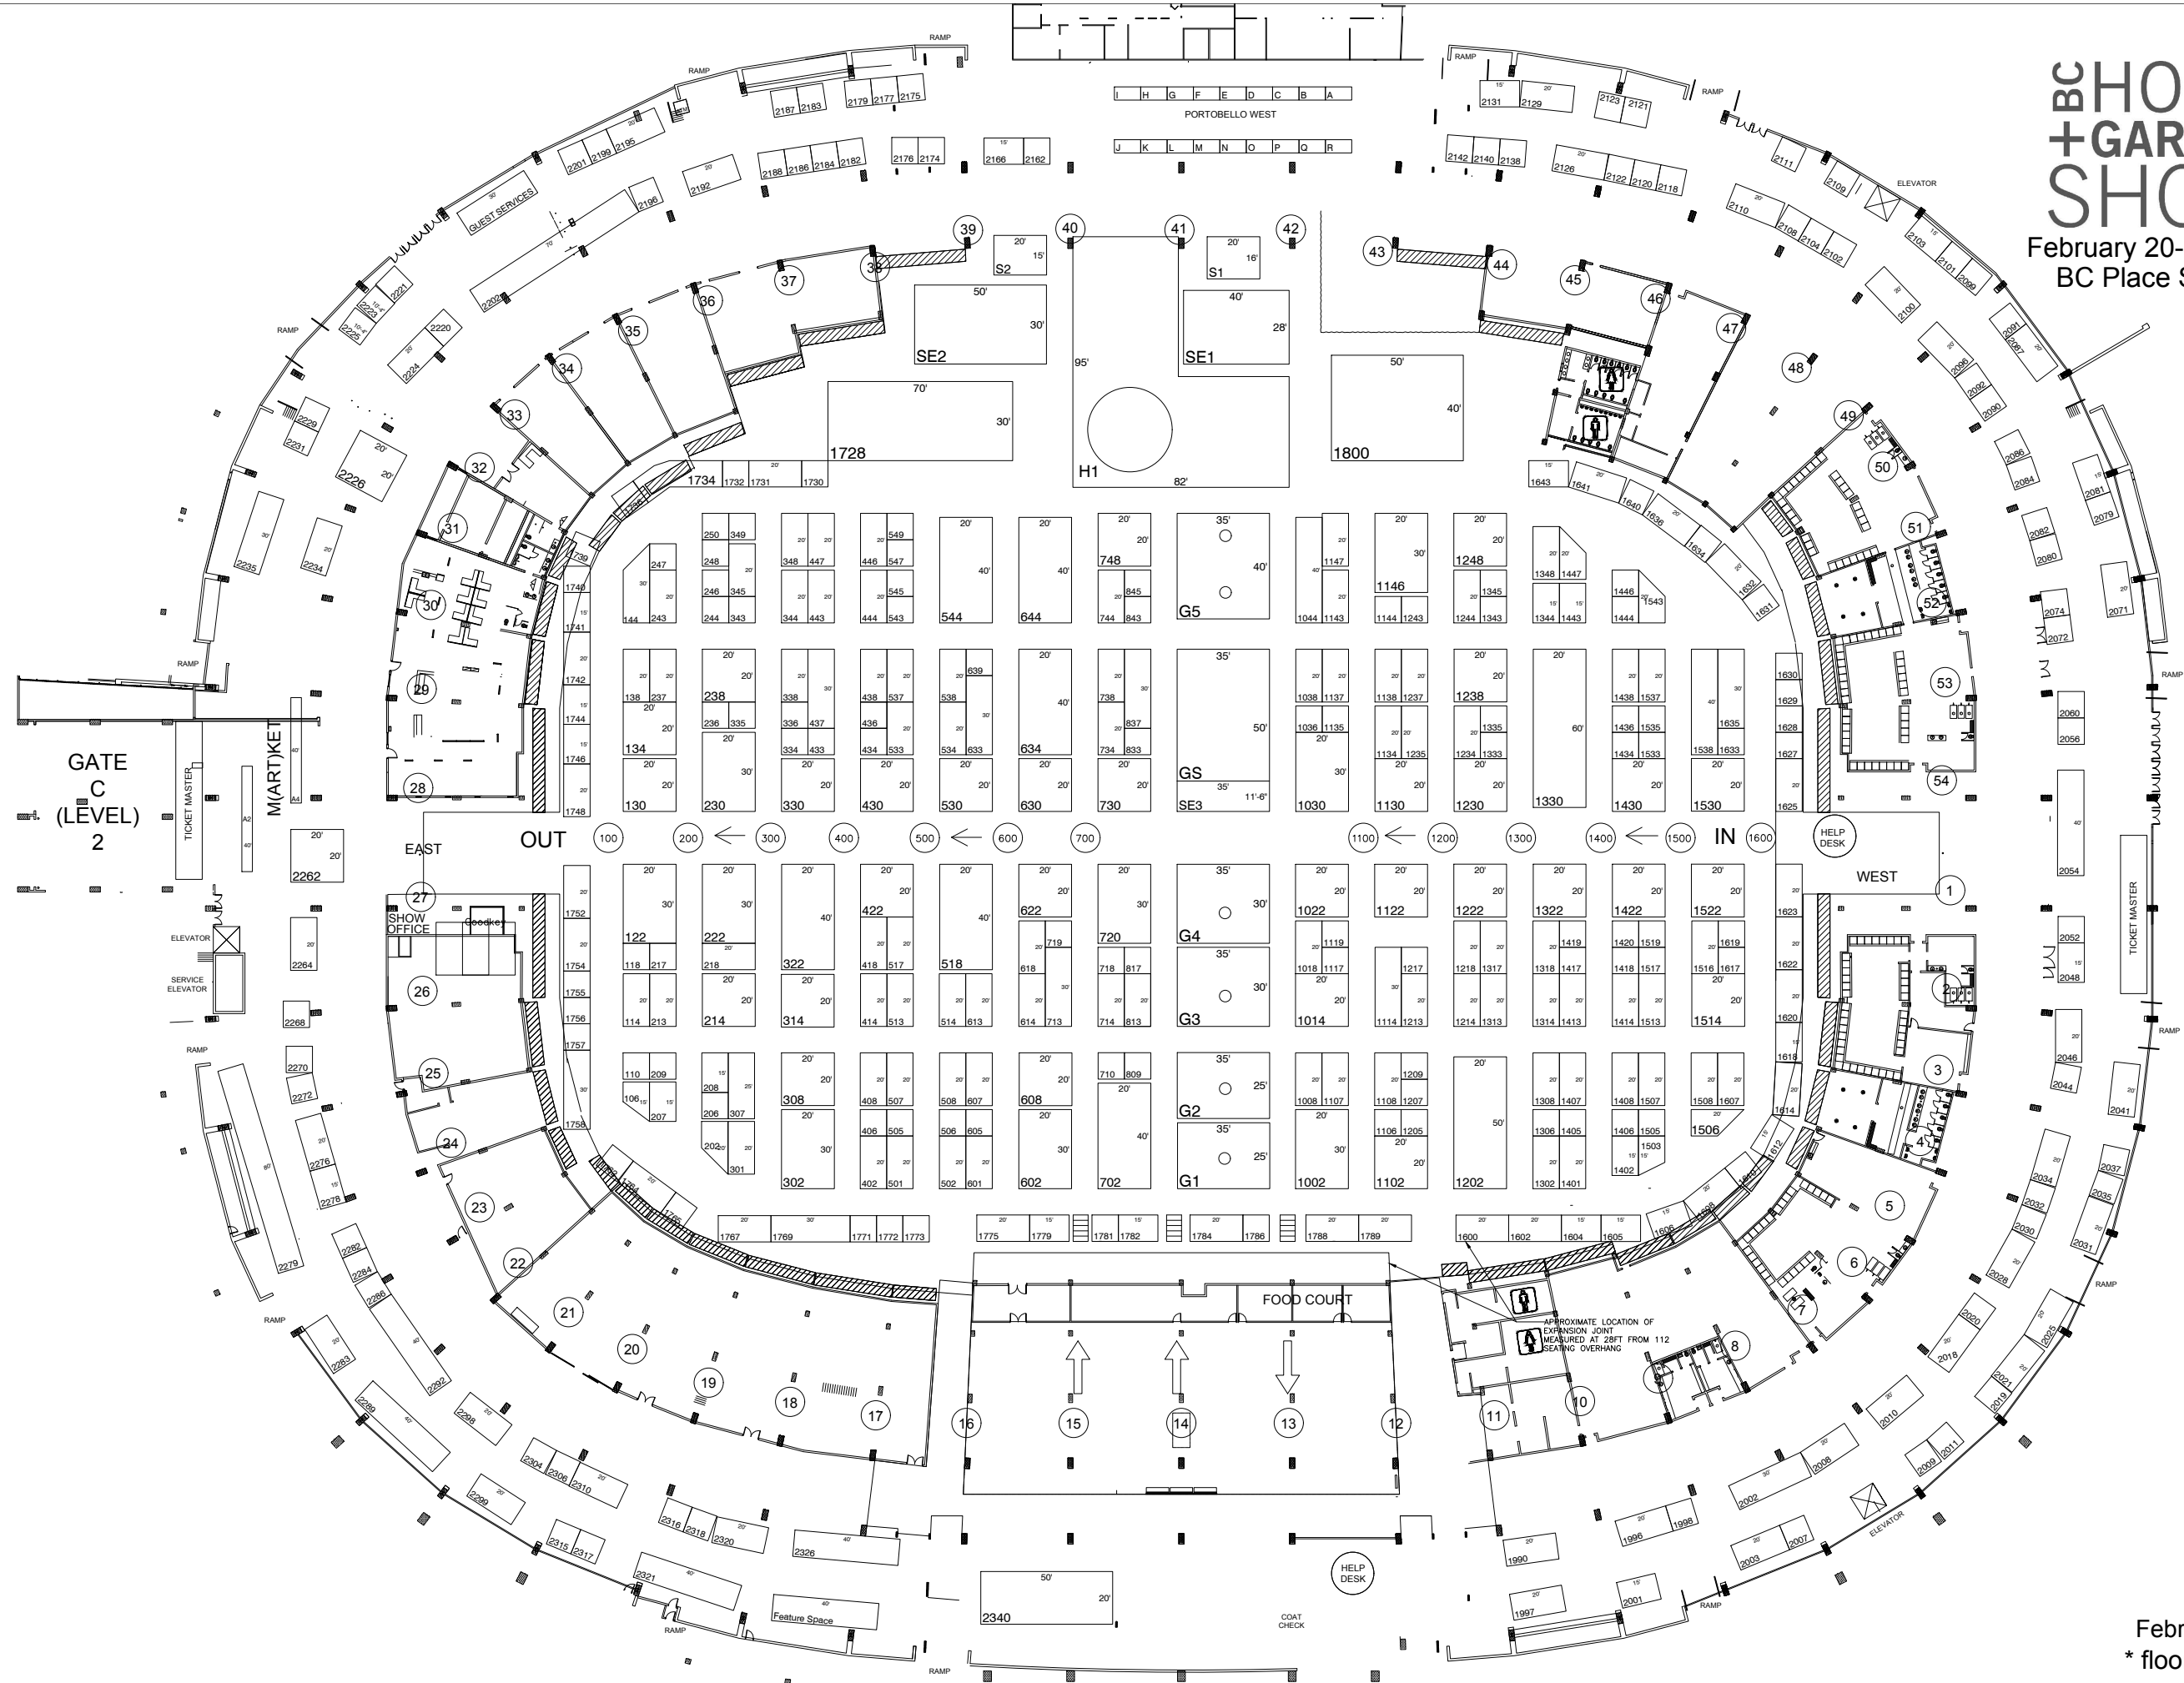

# BC HOME + GARDEN SHOW

February 20-24, 2019  
BC Place Stadium

February 12, 2019 - 9:48AM  
\* floor plan subject to change

# BC HOME + GARDEN SHOW

February 20-24, 2019  
BC Place Stadium

February 12, 2019 - 9:48AM  
\* floor plan subject to change

BCH&G2018 BOOTH COUNT as of 12/02/2019

Dimension	Size	Qty	SqFt
5'x5'	25	1	25
5'x10'	50	18	900
10'x10'	100	163	16,300
Custom	100	1	100
10'x10'-4"	103	2	206
Custom	125	1	125
10'x15'	150	23	3,450
Custom	150	4	600
4'x40'	160	2	320
10'x20'	200	131	26,200
10'x25'	250	1	250
Custom	250	1	250
10'x30'	300	11	3,300
15'x20'	300	1	300
16'x20'	320	1	320
Custom	329	1	329
10'x40'	400	8	3,200
20'x20'	400	32	12,800
11'-6"x35'	403	1	403
20'x30'	600	9	5,400
10'x70'	700	1	700
10'x80'	800	1	800
20'x40'	800	6	4,800
25'x35'	875	2	1,750
20'x50'	1,000	2	2,000
30'x35'	1,050	2	2,100
28'x40'	1,120	1	1,120
20'x60'	1,200	1	1,200
35'x40'	1,400	1	1,400
30'x50'	1,500	1	1,500
35'x50'	1,750	1	1,750
40'x50'	2,000	1	2,000
30'x70'	2,100	1	2,100
Custom	5,564	1	5,564
<b>Totals:</b>		<b>434</b>	<b>103,562</b>

Carpet Report as of 12/02/2019

Carpet Set - BC H&G2018 CARPET REPORT  
Branch - Edmonton

CARPET TYPE	QTY	WIDTH	LENGTH	COLOR	LINEAR FT	SQ FT
PUR USED	2	10'	20'	BLACK	40	400
PUR USED	1	10'	25'	BLACK	25	250
PUR USED	1	10'	30'	BLACK	30	300
PUR USED	3	10'	35'	BLACK	105	1050
PUR USED	6	10'	40'	BLACK	240	2400
PUR USED	11	10'	42'	BLACK	462	4620
PUR USED	4	10'	50'	BLACK	200	2000
PUR USED	11	10'	52'	BLACK	572	5720
PUR USED	46	10'	60'	BLACK	2760	27600
PUR USED	27	10'	62'	BLACK	1674	16740
PUR USED	1	10'	67'	BLACK	67	670
PUR USED	1	10'	20'	TUXEDO	20	200
PUR USED	1	10'	25'	TUXEDO	25	250
PUR USED	33	10'	60'	TUXEDO	1980	19800
<b>TOTAL</b>					<b>8200</b>	<b>82000</b>

Sidewall:

Type	Part Number	Qty	Description
Base	15X15BASE	367	15x15 Base
Upright	3FTUP	367	3' Sidewall
Support	10FTSUPP	352	10' Solid

Manually Placed:

Type	Part Number	Qty	Description
Base	15X15BASE	12	15x15 Base
Upright	8FTUP	12	8' Backwall
Support	6-10SUPP	11	6'-10' Spreader