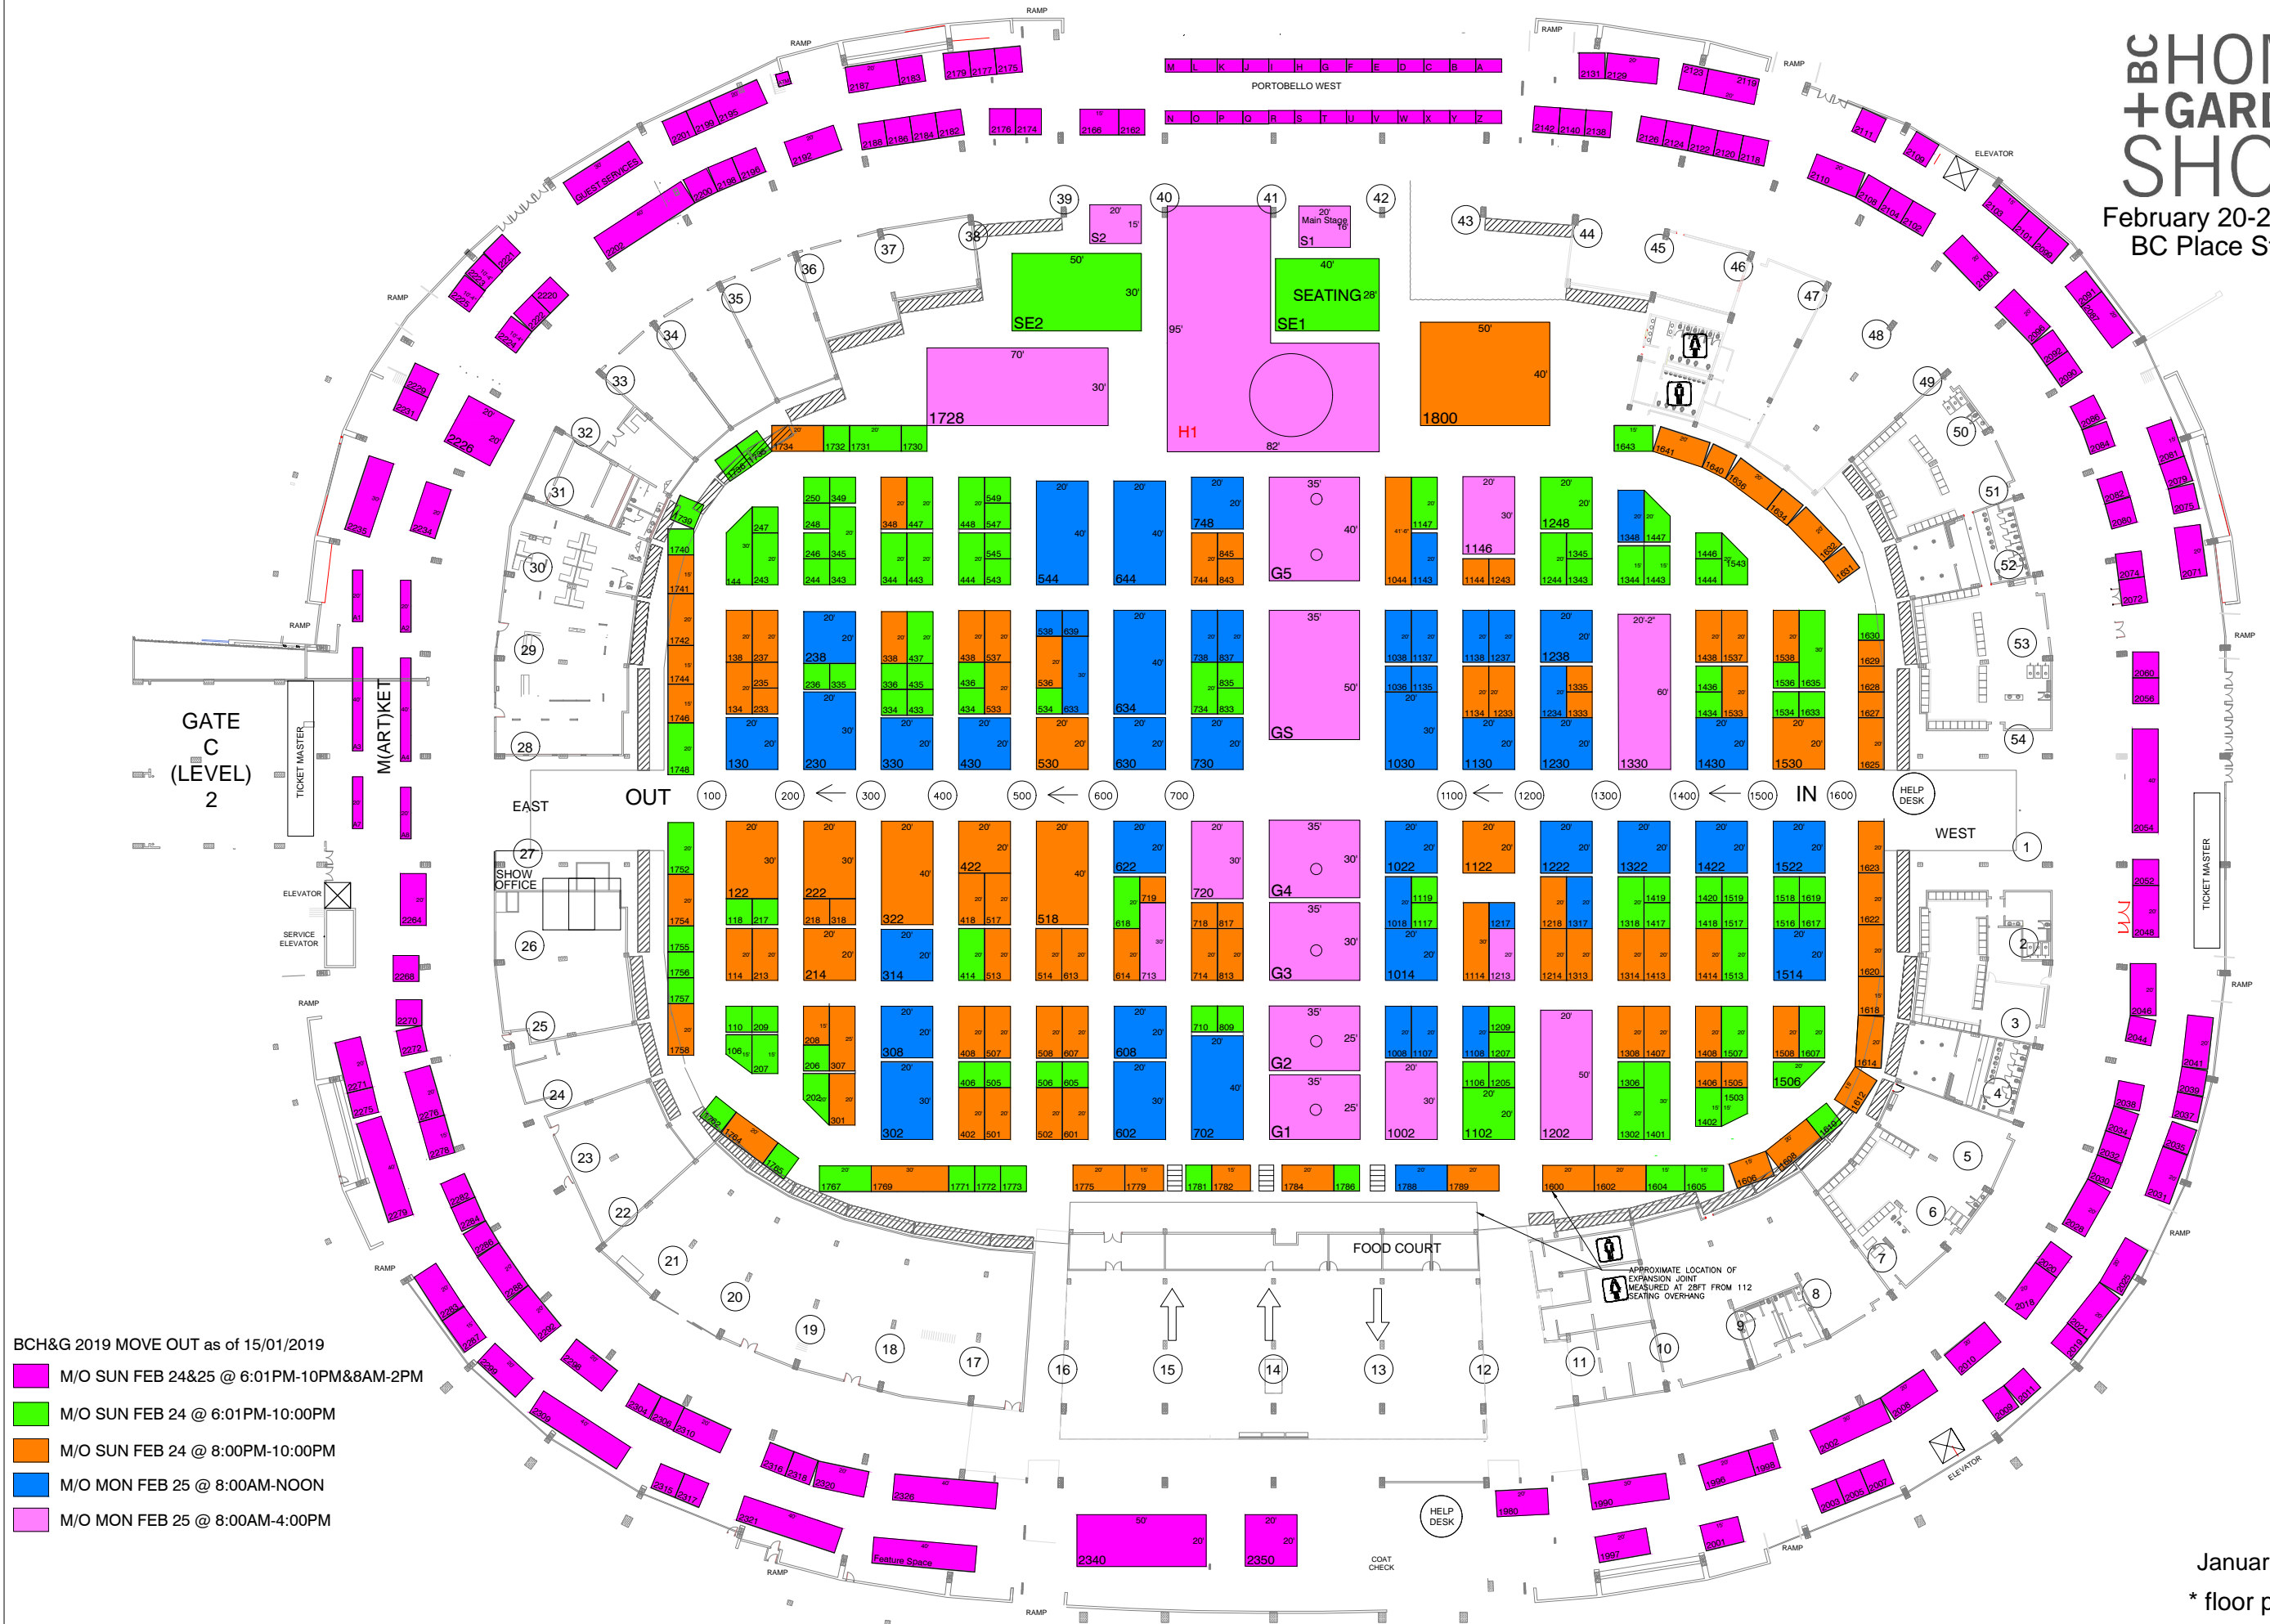

BC HOME + GARDEN SHOW

February 20-24, 2019
BC Place Stadium

- BCH&G 2019 MOVE OUT as of 15/01/2019
- M/O SUN FEB 24&25 @ 6:01PM-10PM&8AM-2PM
 - M/O SUN FEB 24 @ 6:01PM-10:00PM
 - M/O SUN FEB 24 @ 8:00PM-10:00PM
 - M/O MON FEB 25 @ 8:00AM-NOON
 - M/O MON FEB 25 @ 8:00AM-4:00PM

January 15, 2019 - 2:13PM
* floor plan subject to change