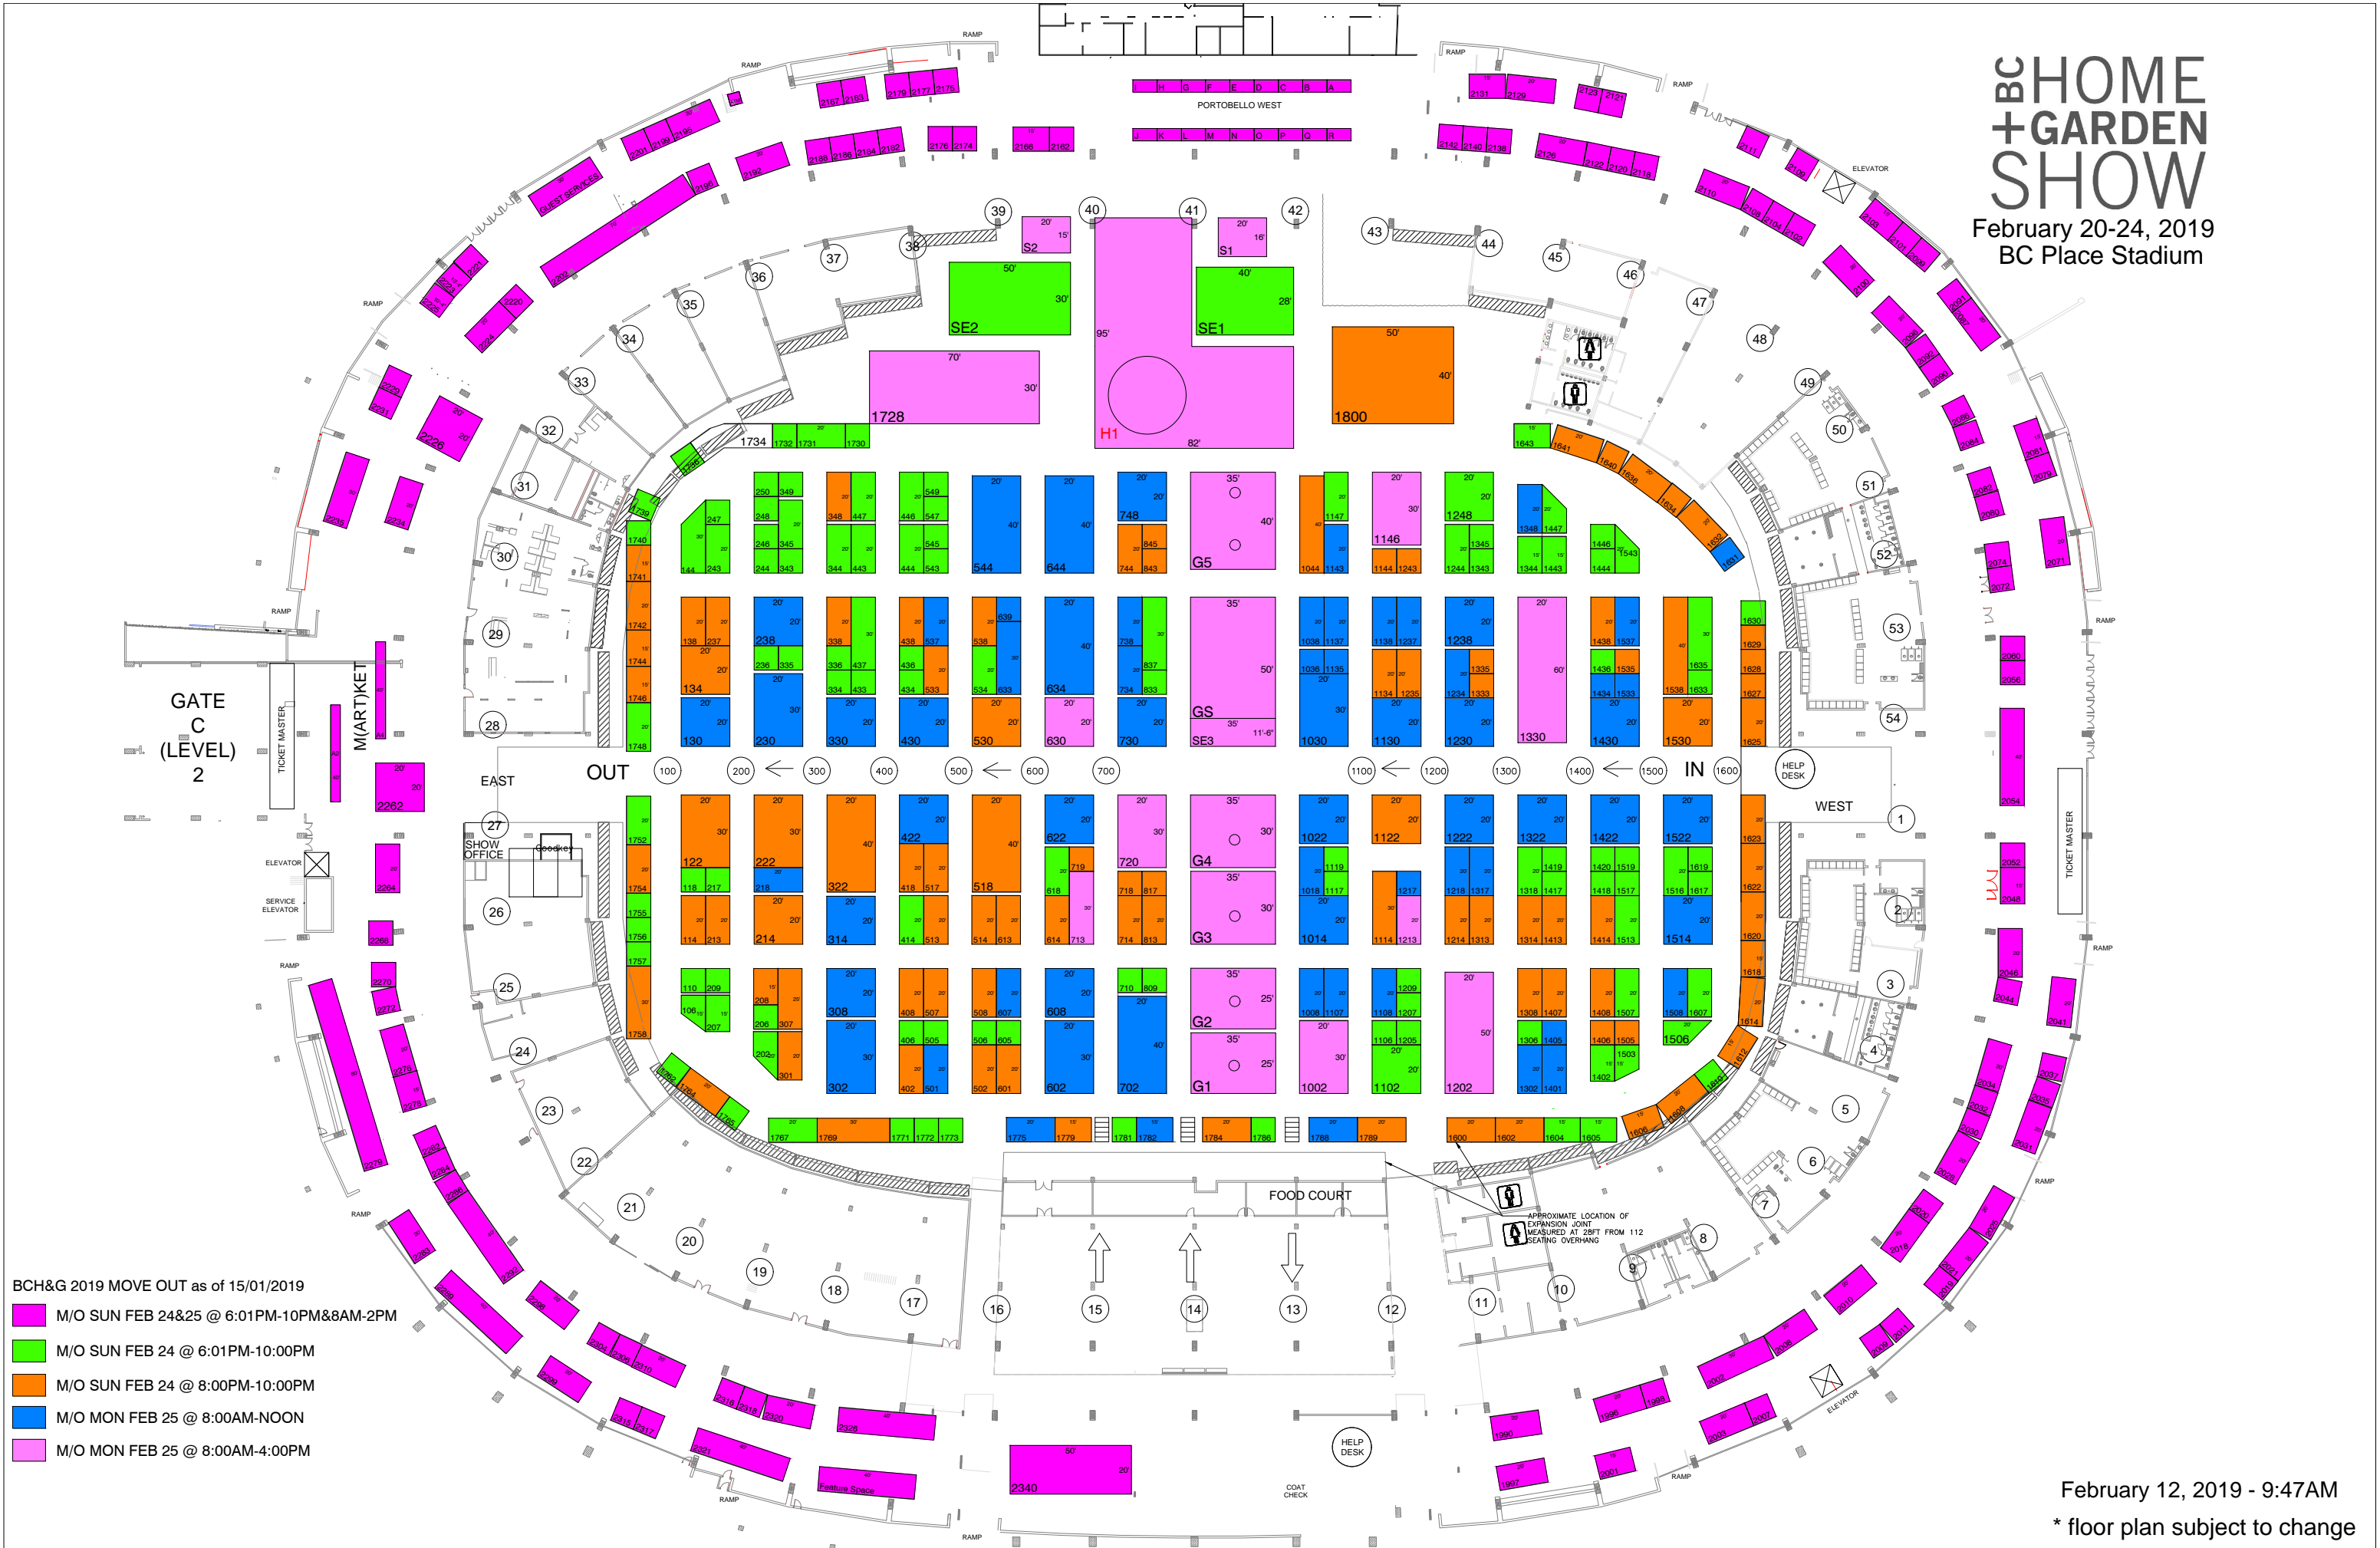

# BC HOME + GARDEN SHOW

February 20-24, 2019  
BC Place Stadium

- BCH&G 2019 MOVE OUT as of 15/01/2019
- M/O SUN FEB 24&25 @ 6:01PM-10PM&8AM-2PM
  - M/O SUN FEB 24 @ 6:01PM-10:00PM
  - M/O SUN FEB 24 @ 8:00PM-10:00PM
  - M/O MON FEB 25 @ 8:00AM-NOON
  - M/O MON FEB 25 @ 8:00AM-4:00PM

February 12, 2019 - 9:47AM  
\* floor plan subject to change