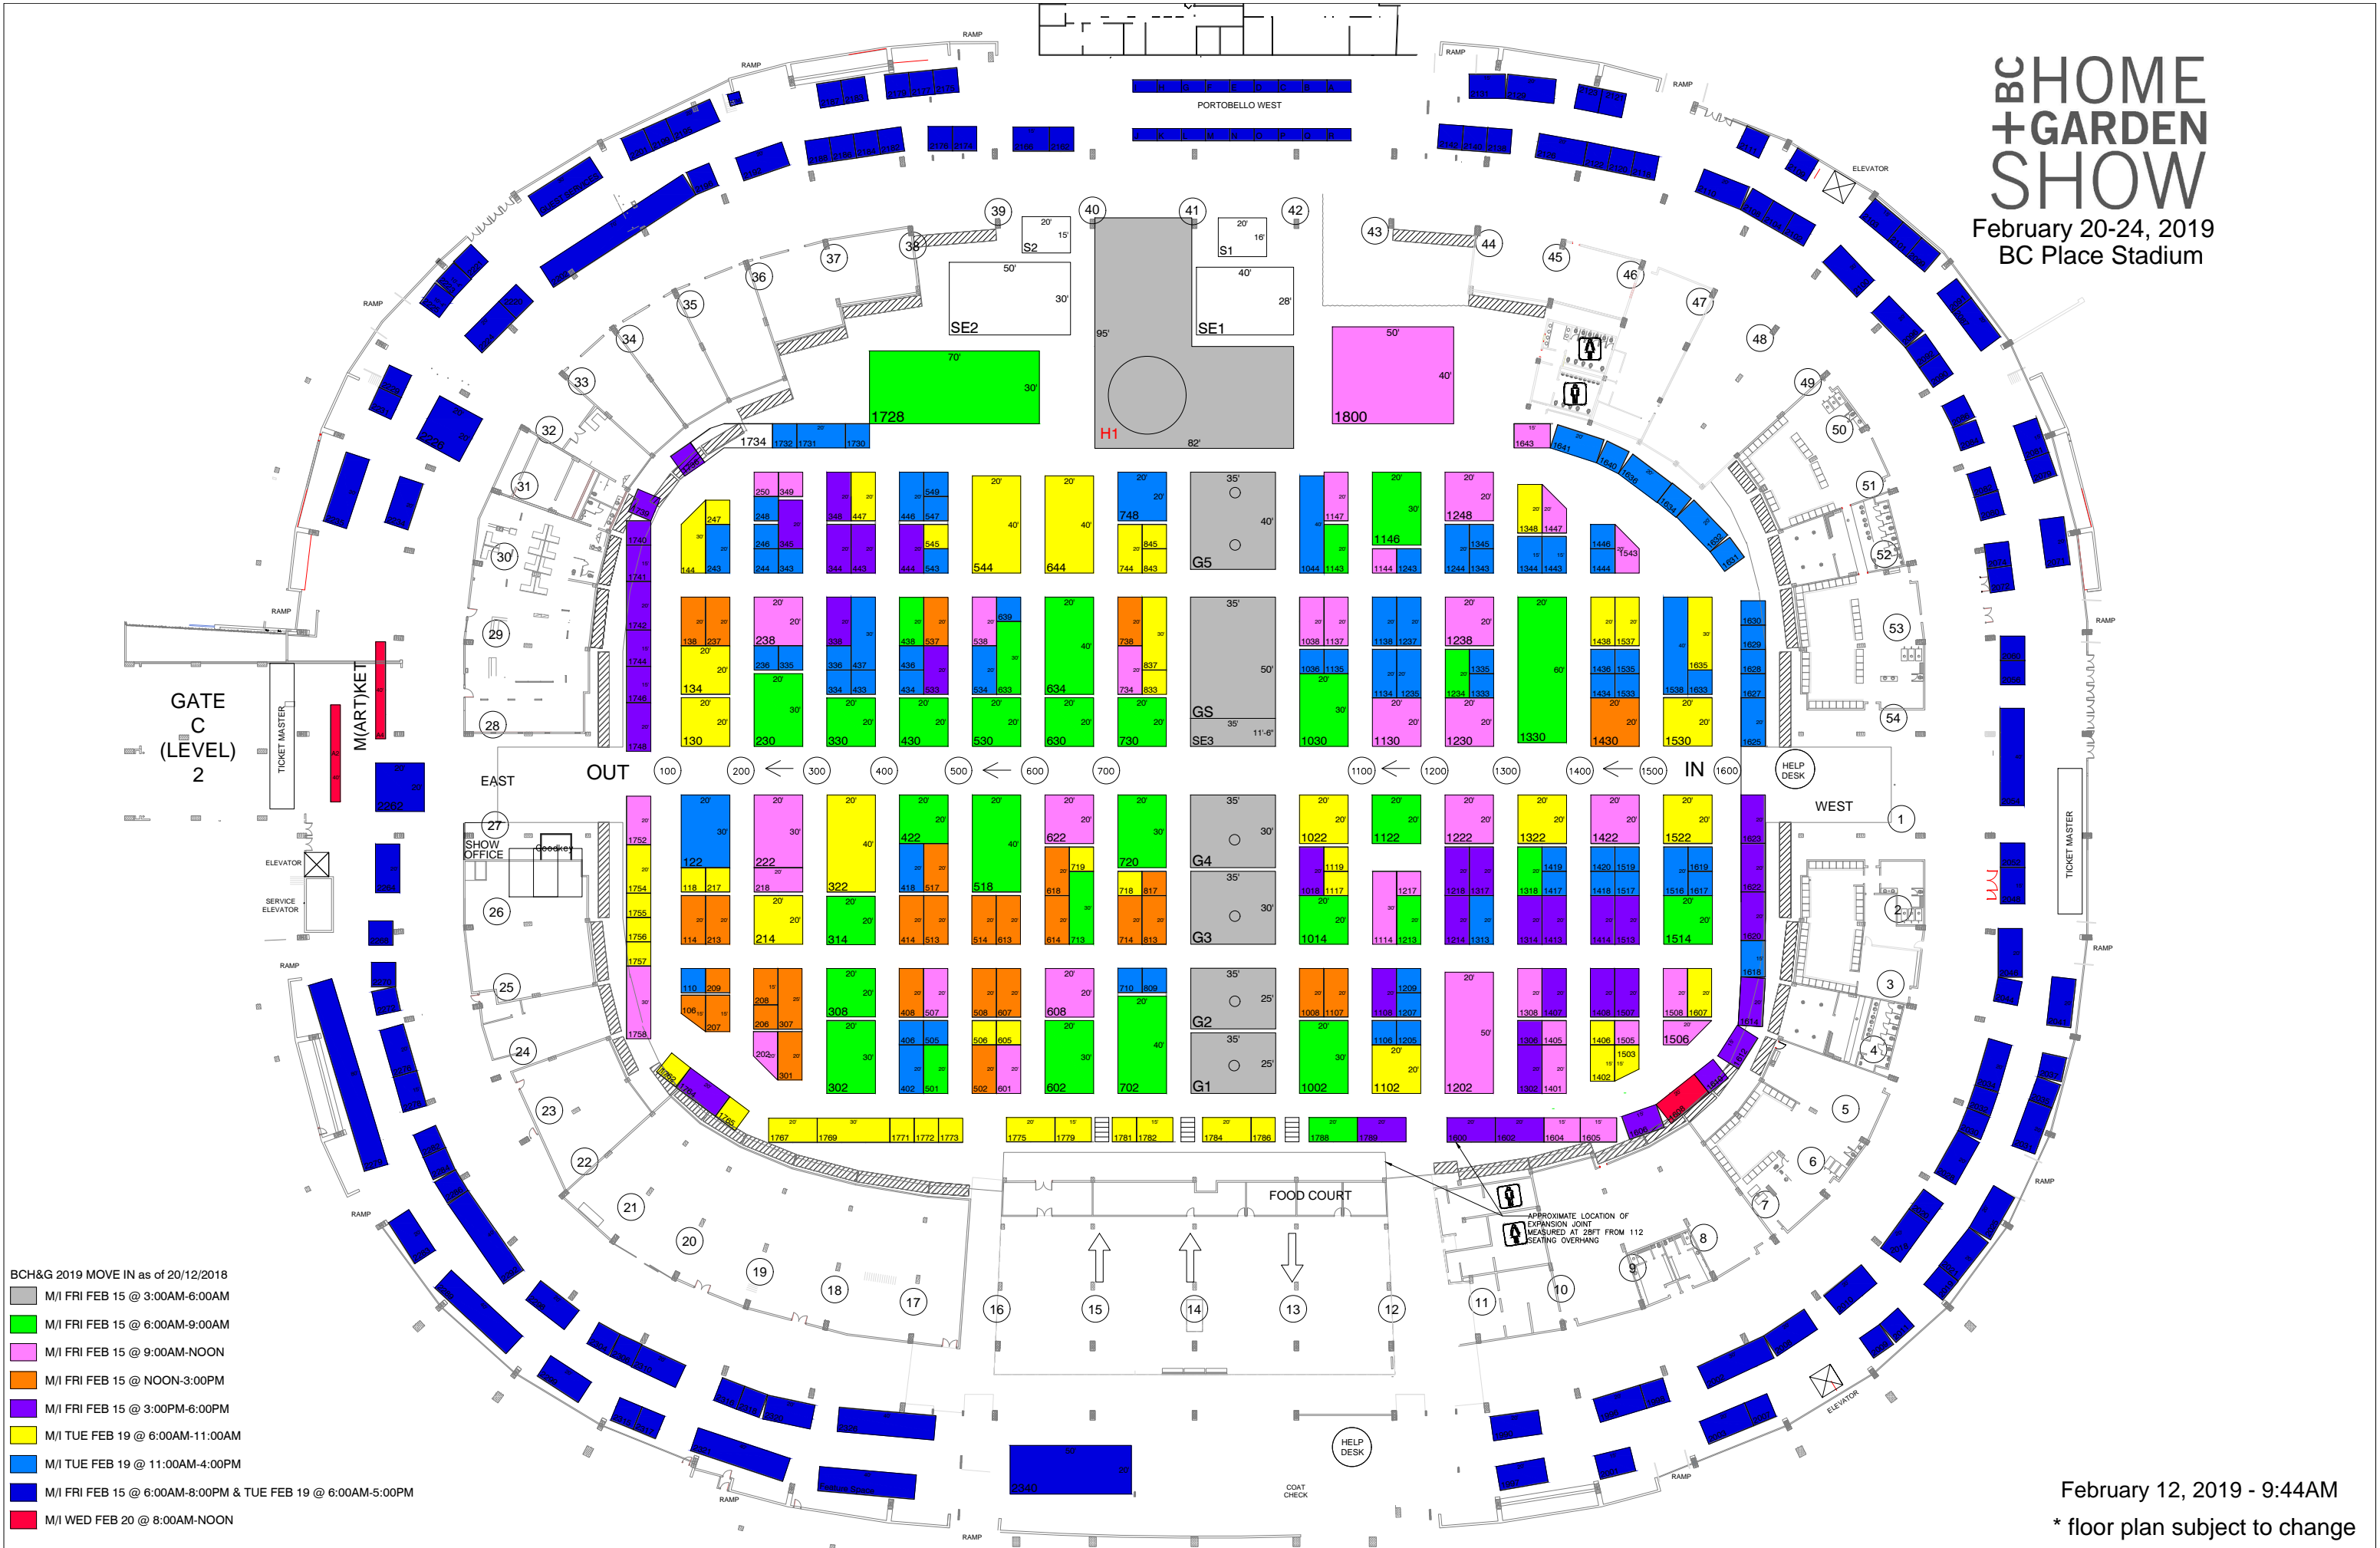

BC HOME + GARDEN SHOW

February 20-24, 2019
BC Place Stadium

- BCH&G 2019 MOVE IN as of 20/12/2018
- M/I FRI FEB 15 @ 3:00AM-6:00AM
 - M/I FRI FEB 15 @ 6:00AM-9:00AM
 - M/I FRI FEB 15 @ 9:00AM-NOON
 - M/I FRI FEB 15 @ NOON-3:00PM
 - M/I FRI FEB 15 @ 3:00PM-6:00PM
 - M/I TUE FEB 19 @ 6:00AM-11:00AM
 - M/I TUE FEB 19 @ 11:00AM-4:00PM
 - M/I FRI FEB 15 @ 6:00AM-8:00PM & TUE FEB 19 @ 6:00AM-5:00PM
 - M/I WED FEB 20 @ 8:00AM-NOON

February 12, 2019 - 9:44AM
* floor plan subject to change