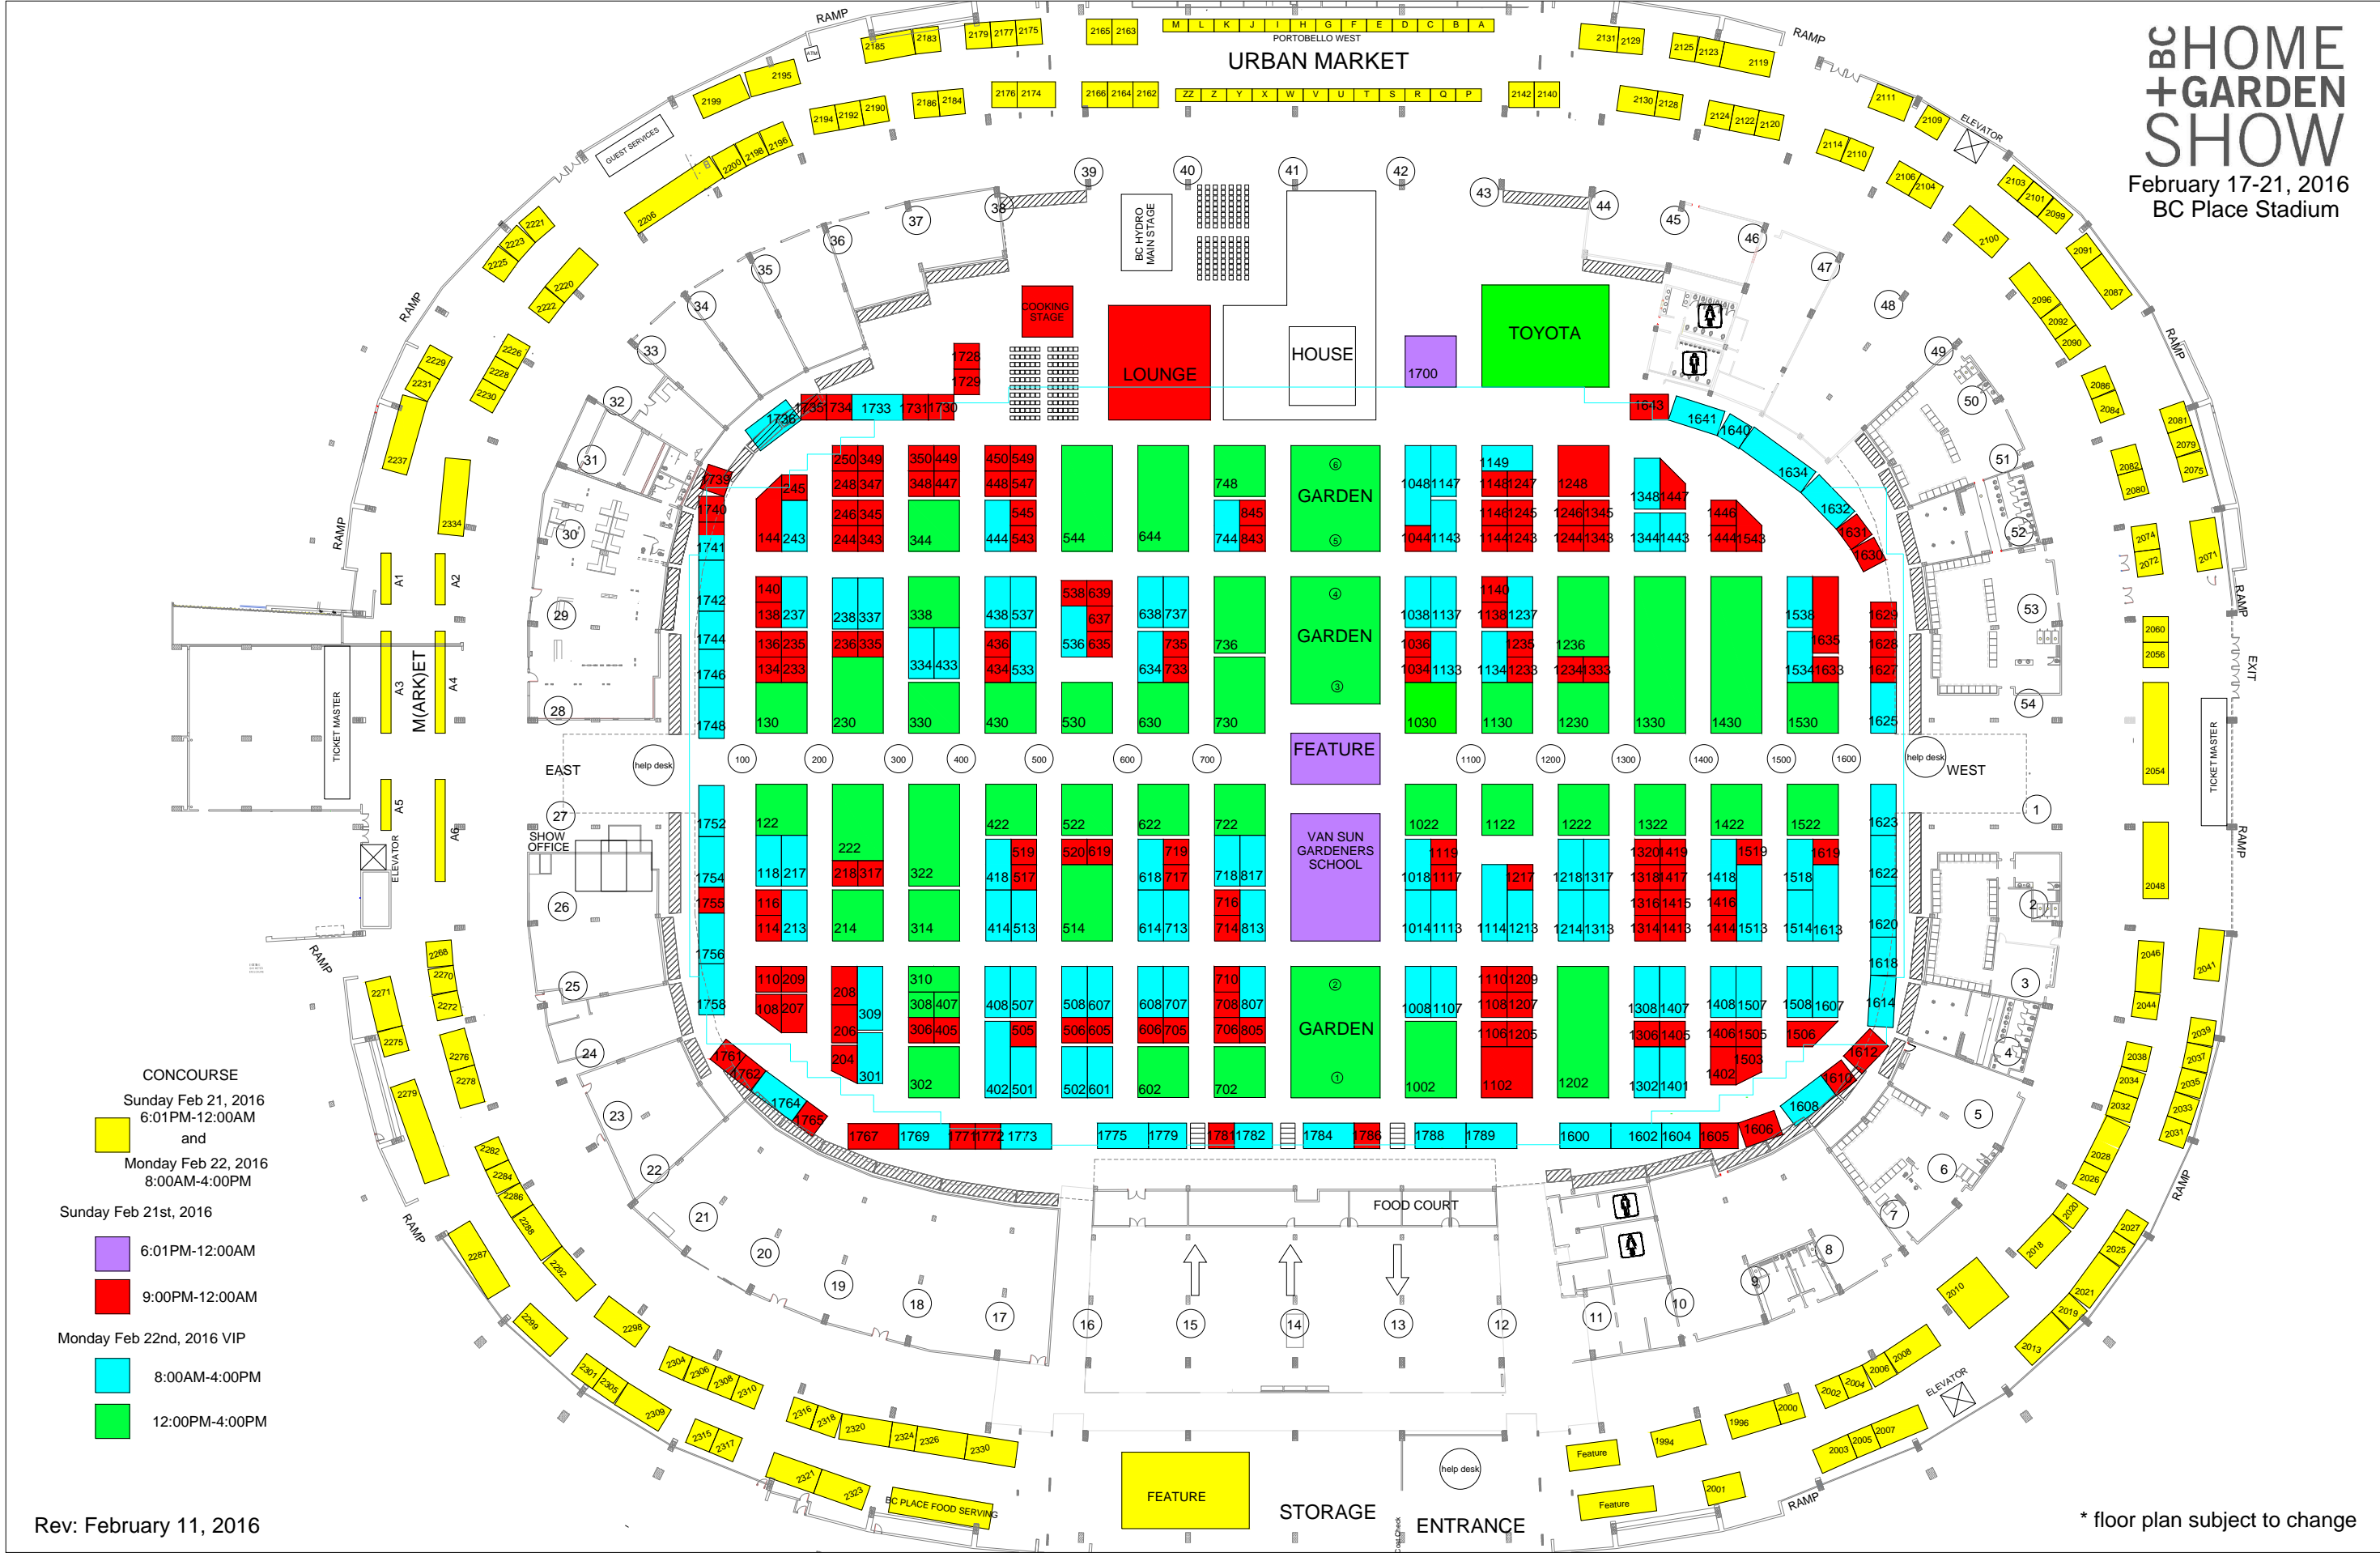

BC HOME + GARDEN SHOW

February 17-21, 2016
BC Place Stadium

- CONCOURSE
- Sunday Feb 21, 2016
6:01PM-12:00AM
and
Monday Feb 22, 2016
8:00AM-4:00PM
 - Sunday Feb 21st, 2016
 - 6:01PM-12:00AM
 - 9:00PM-12:00AM
 - Monday Feb 22nd, 2016 VIP
 - 8:00AM-4:00PM
 - 12:00PM-4:00PM

Rev: February 11, 2016

* floor plan subject to change