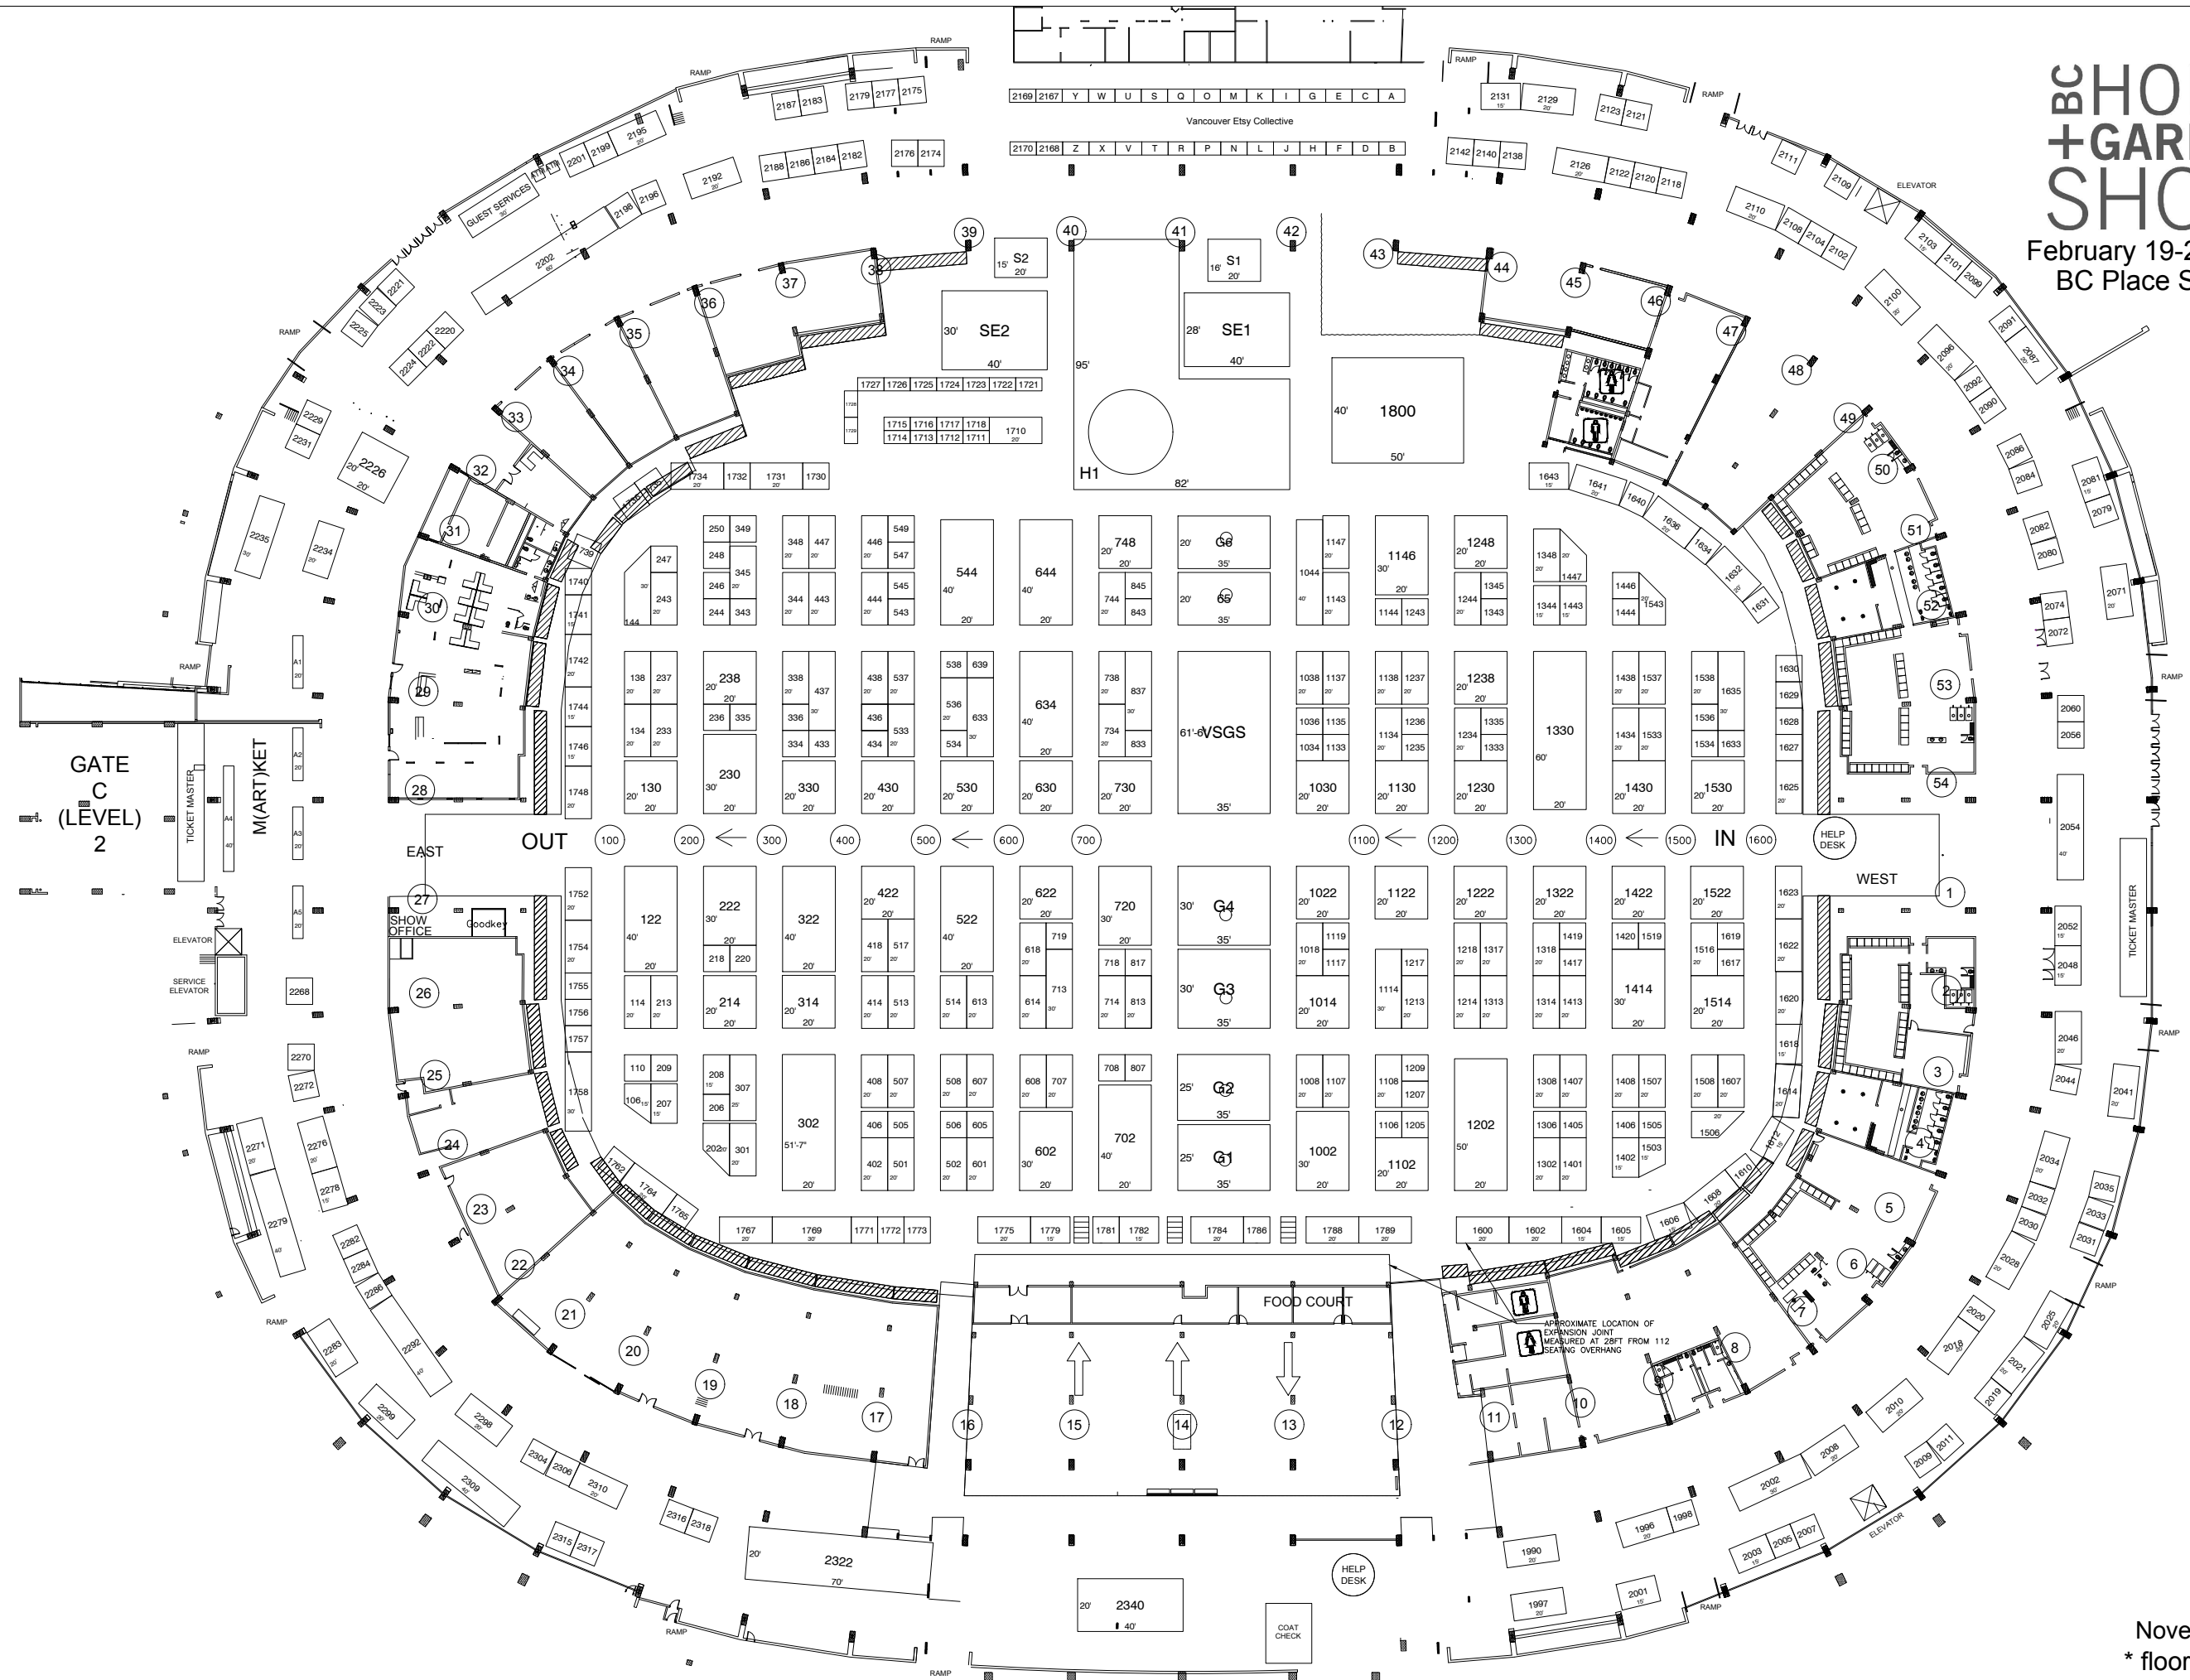

# BC HOME + GARDEN SHOW

February 19-23, 2020  
BC Place Stadium

November 21, 2019 - 1:43PM  
\* floor plan subject to change