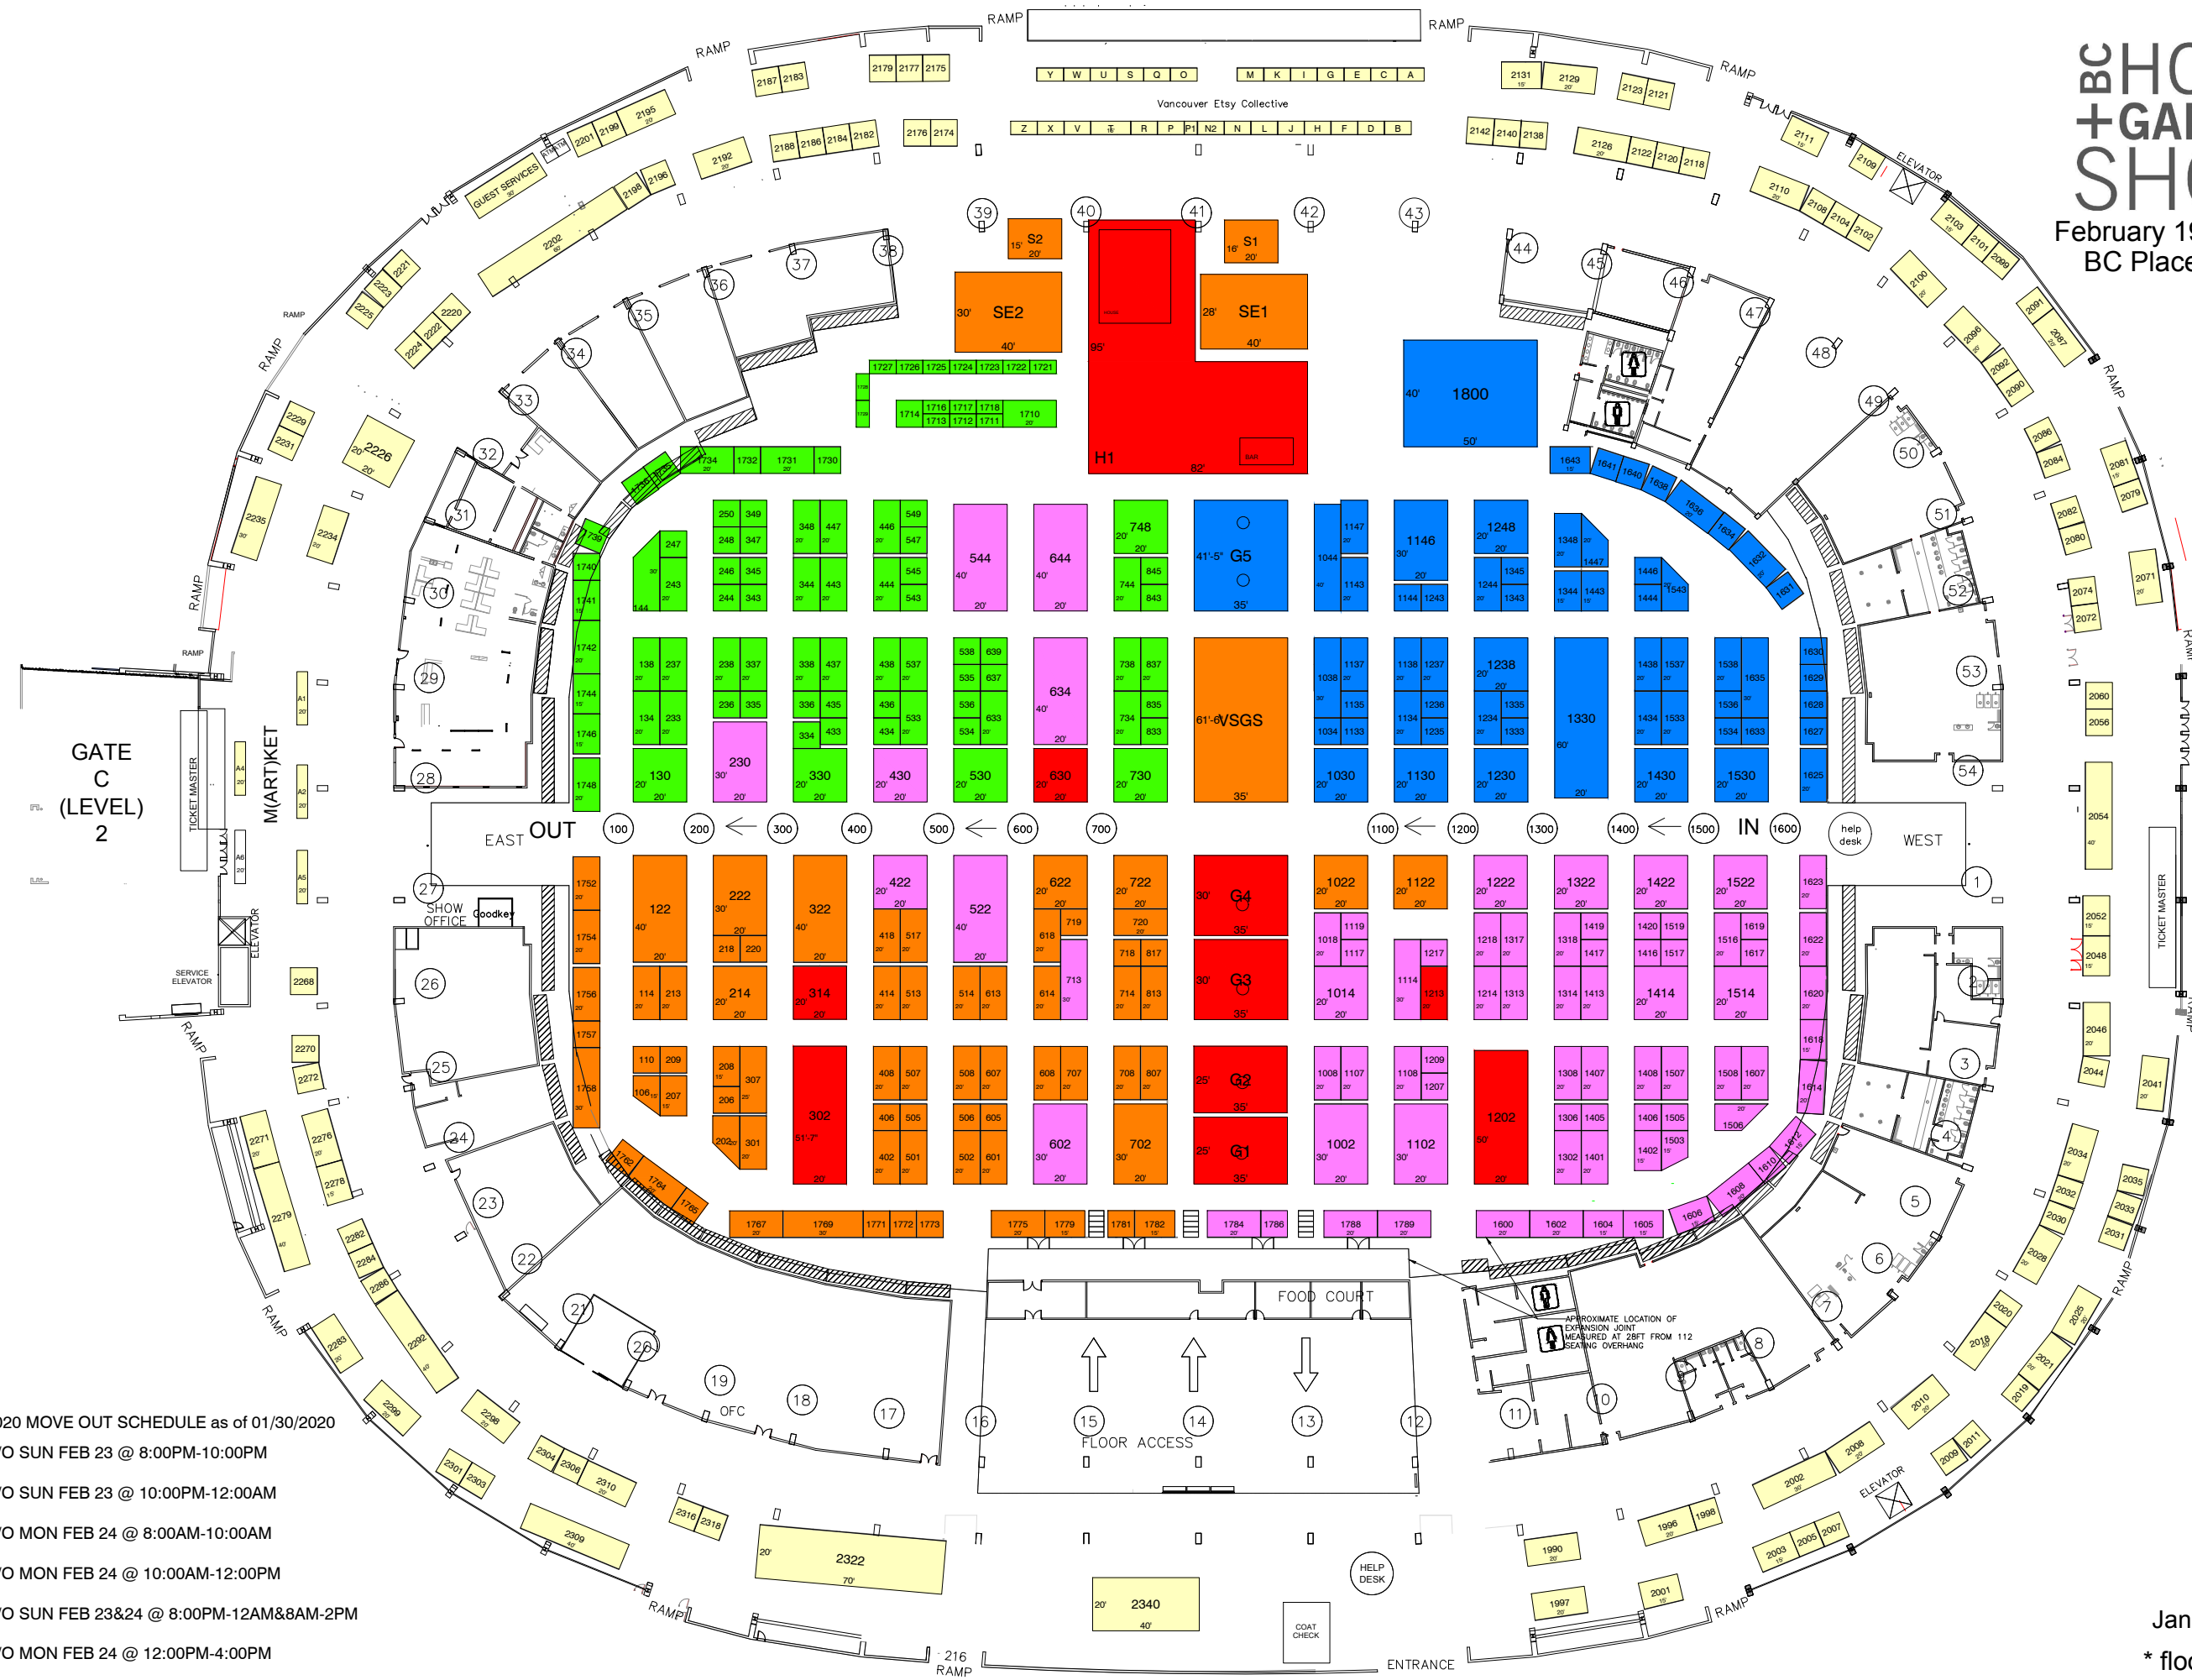

BC HOME + GARDEN SHOW

February 19-23, 2020
BC Place Stadium

BCH&G 2020 MOVE OUT SCHEDULE as of 01/30/2020

- 1 M/O SUN FEB 23 @ 8:00PM-10:00PM
- 2 M/O SUN FEB 23 @ 10:00PM-12:00AM
- 3 M/O MON FEB 24 @ 8:00AM-10:00AM
- 4 M/O MON FEB 24 @ 10:00AM-12:00PM
- 5 M/O SUN FEB 23&24 @ 8:00PM-12AM&8AM-2PM
- 6 M/O MON FEB 24 @ 12:00PM-4:00PM

January 30, 2020 - 8:29AM

* floor plan subject to change