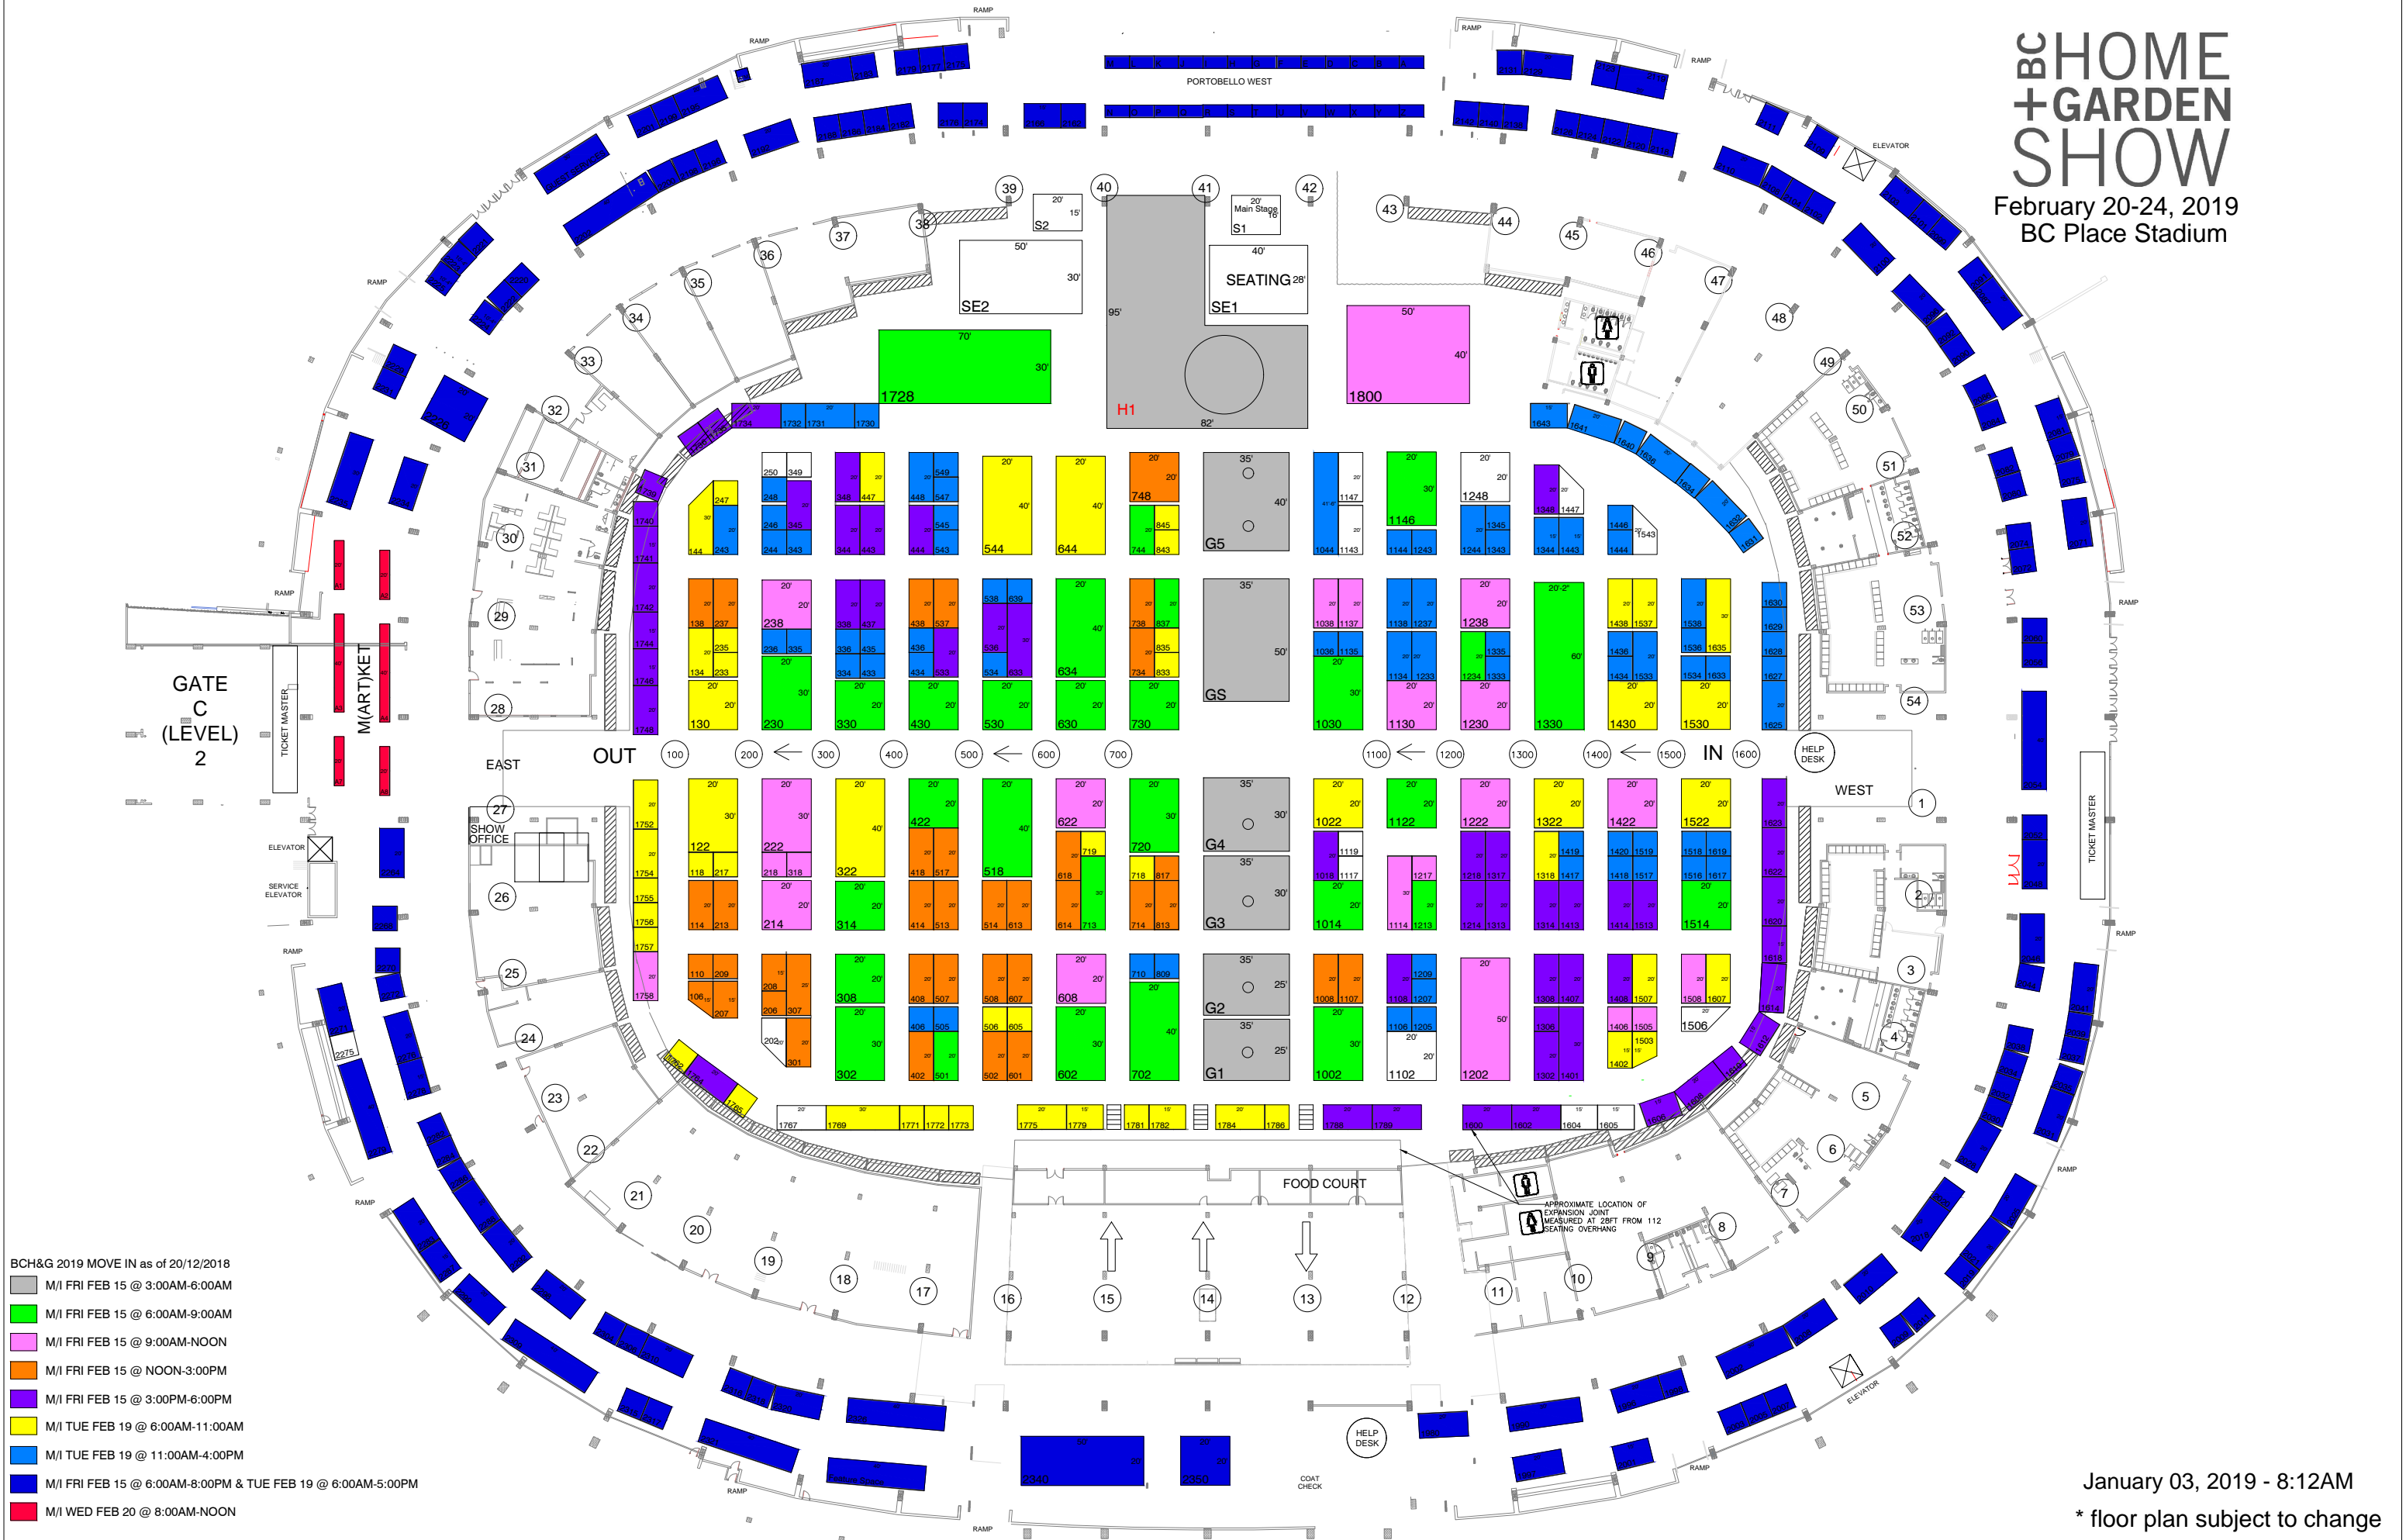

# BC HOME + GARDEN SHOW

February 20-24, 2019  
BC Place Stadium

- BCH&G 2019 MOVE IN as of 20/12/2018
- M/I FRI FEB 15 @ 3:00AM-6:00AM
  - M/I FRI FEB 15 @ 6:00AM-9:00AM
  - M/I FRI FEB 15 @ 9:00AM-NOON
  - M/I FRI FEB 15 @ NOON-3:00PM
  - M/I FRI FEB 15 @ 3:00PM-6:00PM
  - M/I TUE FEB 19 @ 6:00AM-11:00AM
  - M/I TUE FEB 19 @ 11:00AM-4:00PM
  - M/I FRI FEB 15 @ 6:00AM-8:00PM & TUE FEB 19 @ 6:00AM-5:00PM
  - M/I WED FEB 20 @ 8:00AM-NOON

January 03, 2019 - 8:12AM  
\* floor plan subject to change