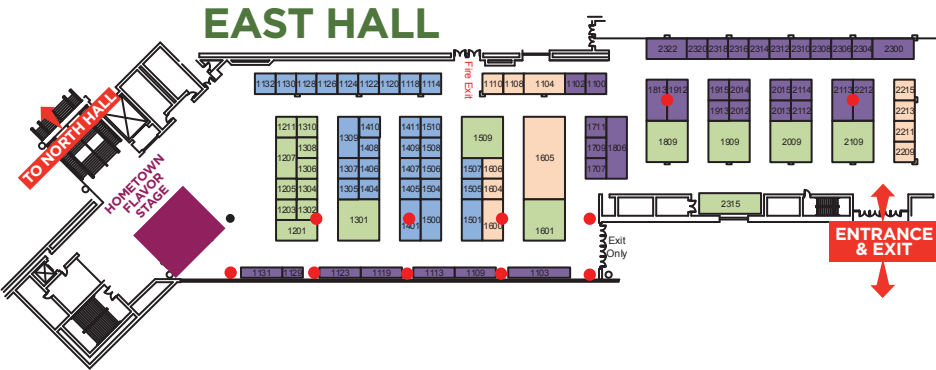

BIRMINGHAM HOME SHOW

FEB. 15-18, 2018
Birmingham-Jefferson
Convention Complex

HomeShowBirmingham.com

MARKETPLACE | EVENTS
Largest Home Show Producer in North America

MOVE-IN SCHEDULE

- Mon., FEB. 12 Noon - 5:00 p.m.
- Tue., FEB. 13 8:00 a.m. - 1:00 p.m.
- Tue., FEB. 13 1:00 p.m. - 5:00 p.m.
- Wed., FEB. 14 8:00 a.m. - 5:00 p.m.

NORTH HALL