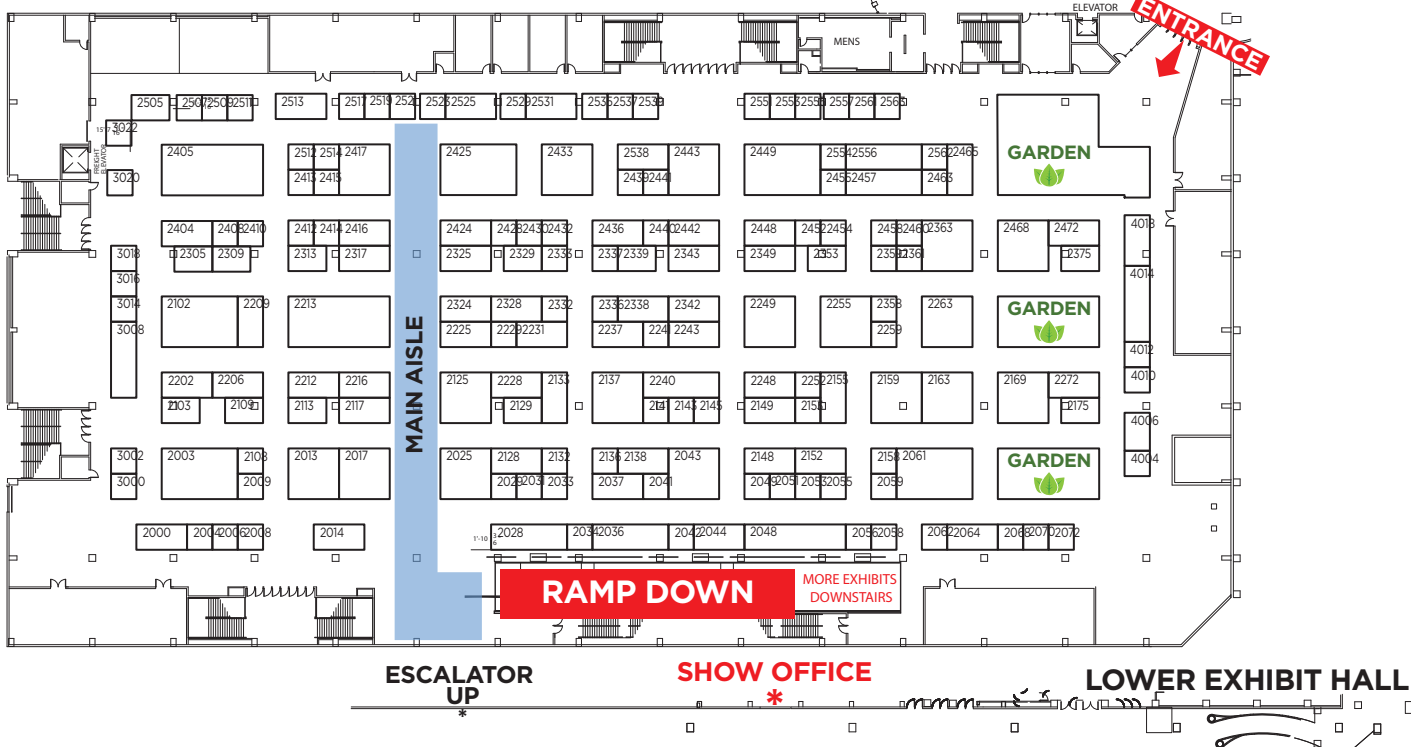

UPPER EXHIBIT HALL

REMODEL +GARDEN SHOW

FEB. 8-10, 2019
American Royal Center

KCRemodelAndGarden.com
MARKETPLACE | EVENTS
Largest Home Show Producer | North America