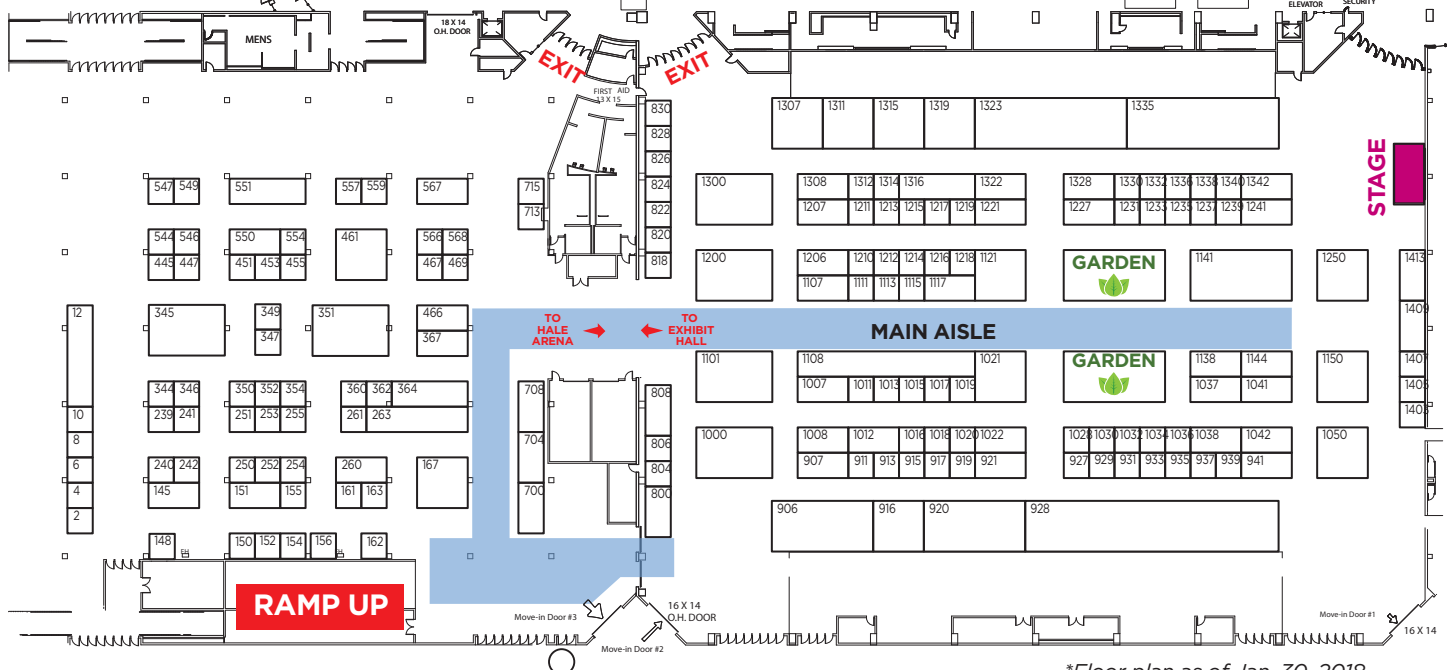

HALE ARENA

CALL NOW!
855-931-7469

RYAN LYND, ext. 306
Exhibit Sales Consultant
ryanl@MPeshows.com

MARC GARY, ext. 307
Show Manager
marcg@MPeshows.com

*Floor plan as of Jan. 30, 2018