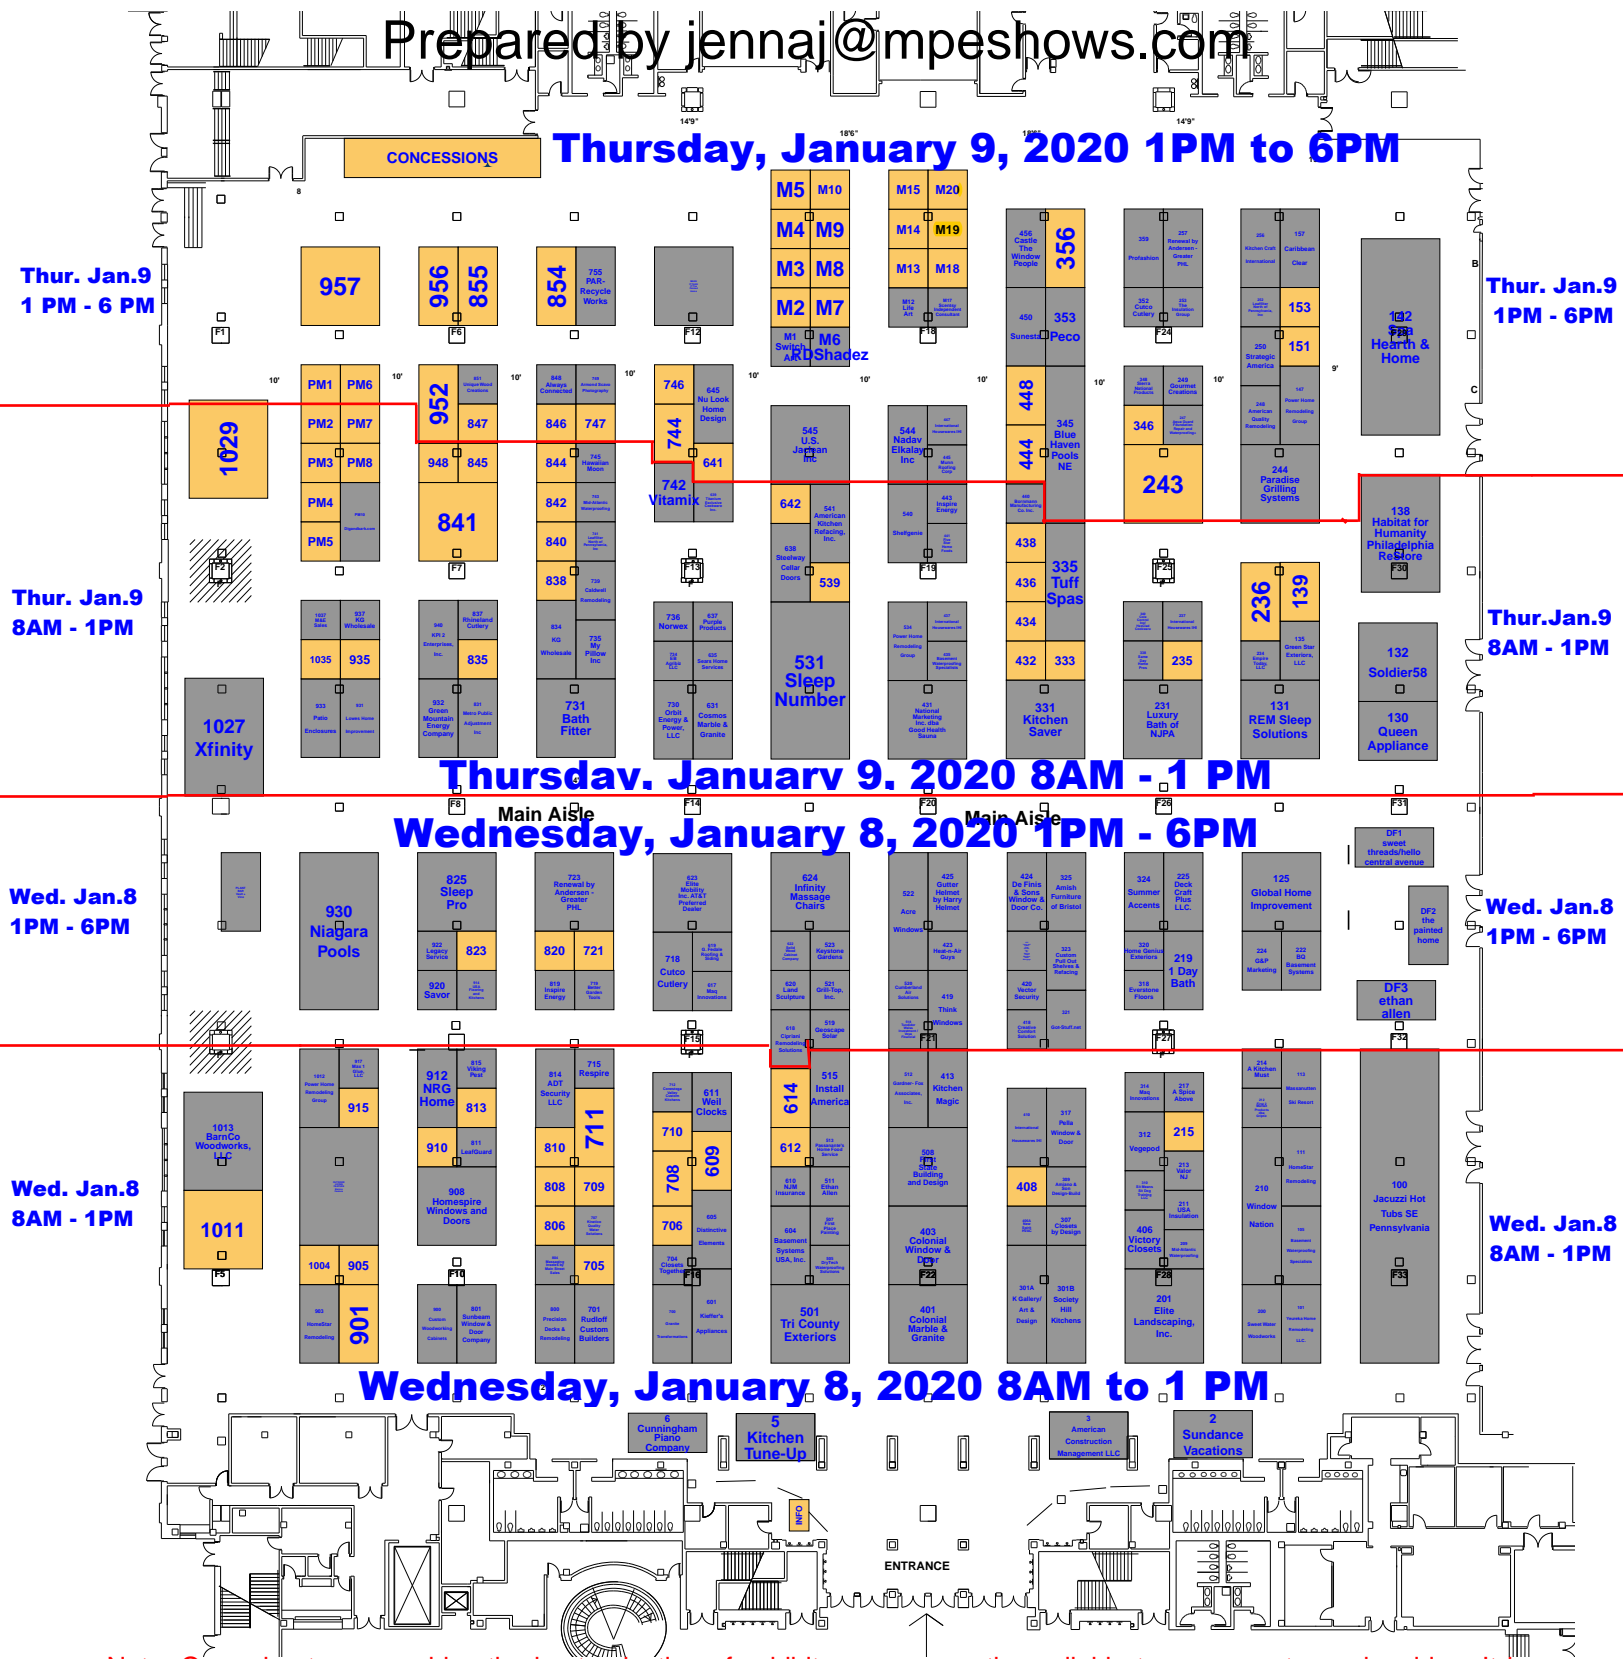

Philly Home Show

Jan 10-12 & 17-19, 2020 - Pennsylvania Convention Center

Prepared by jennaj@mpeshows.com

Thursday, January 9, 2020 1PM to 6PM

**Thur. Jan.9
1 PM - 6 PM**

**Thur. Jan.9
1PM - 6PM**

**Thur. Jan.9
8AM - 1PM**

**Thur. Jan.9
8AM - 1PM**

Thursday, January 9, 2020 8AM - 1 PM

Wednesday, January 8, 2020 1PM - 6PM

**Wed. Jan.8
1PM - 6PM**

**Wed. Jan.8
1PM - 6PM**

**Wed. Jan.8
8AM - 1PM**

**Wed. Jan.8
8AM - 1PM**

Wednesday, January 8, 2020 8AM to 1 PM