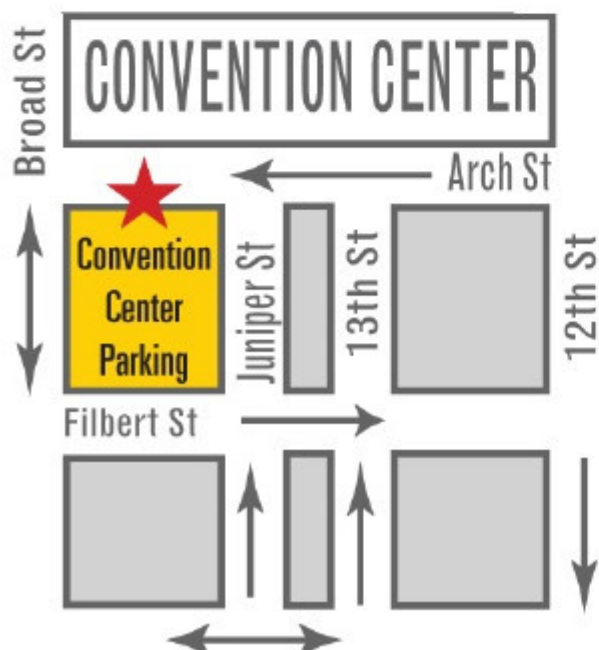

PHILLY
HOME
SHOW

JANUARY 11-13 & 18-20, 2019
PENNSYLVANIA CONVENTION CENTER
PHILADELPHIA, PA

CONVENTION CENTER
PARKING FACILITY*

1324 Arch Street, 267.239.0676

DISCOUNT PARKING
FLAT RATE UP TO 12HRS

\$10

**DISCOUNT DOES NOT APPLY
TO THE EARLY BIRD SPECIAL.
or THE 1hr SPECIAL**

OPEN 24 HRS. | SELF PARK

ACTUAL PICTURE OF PARKING GARAGE