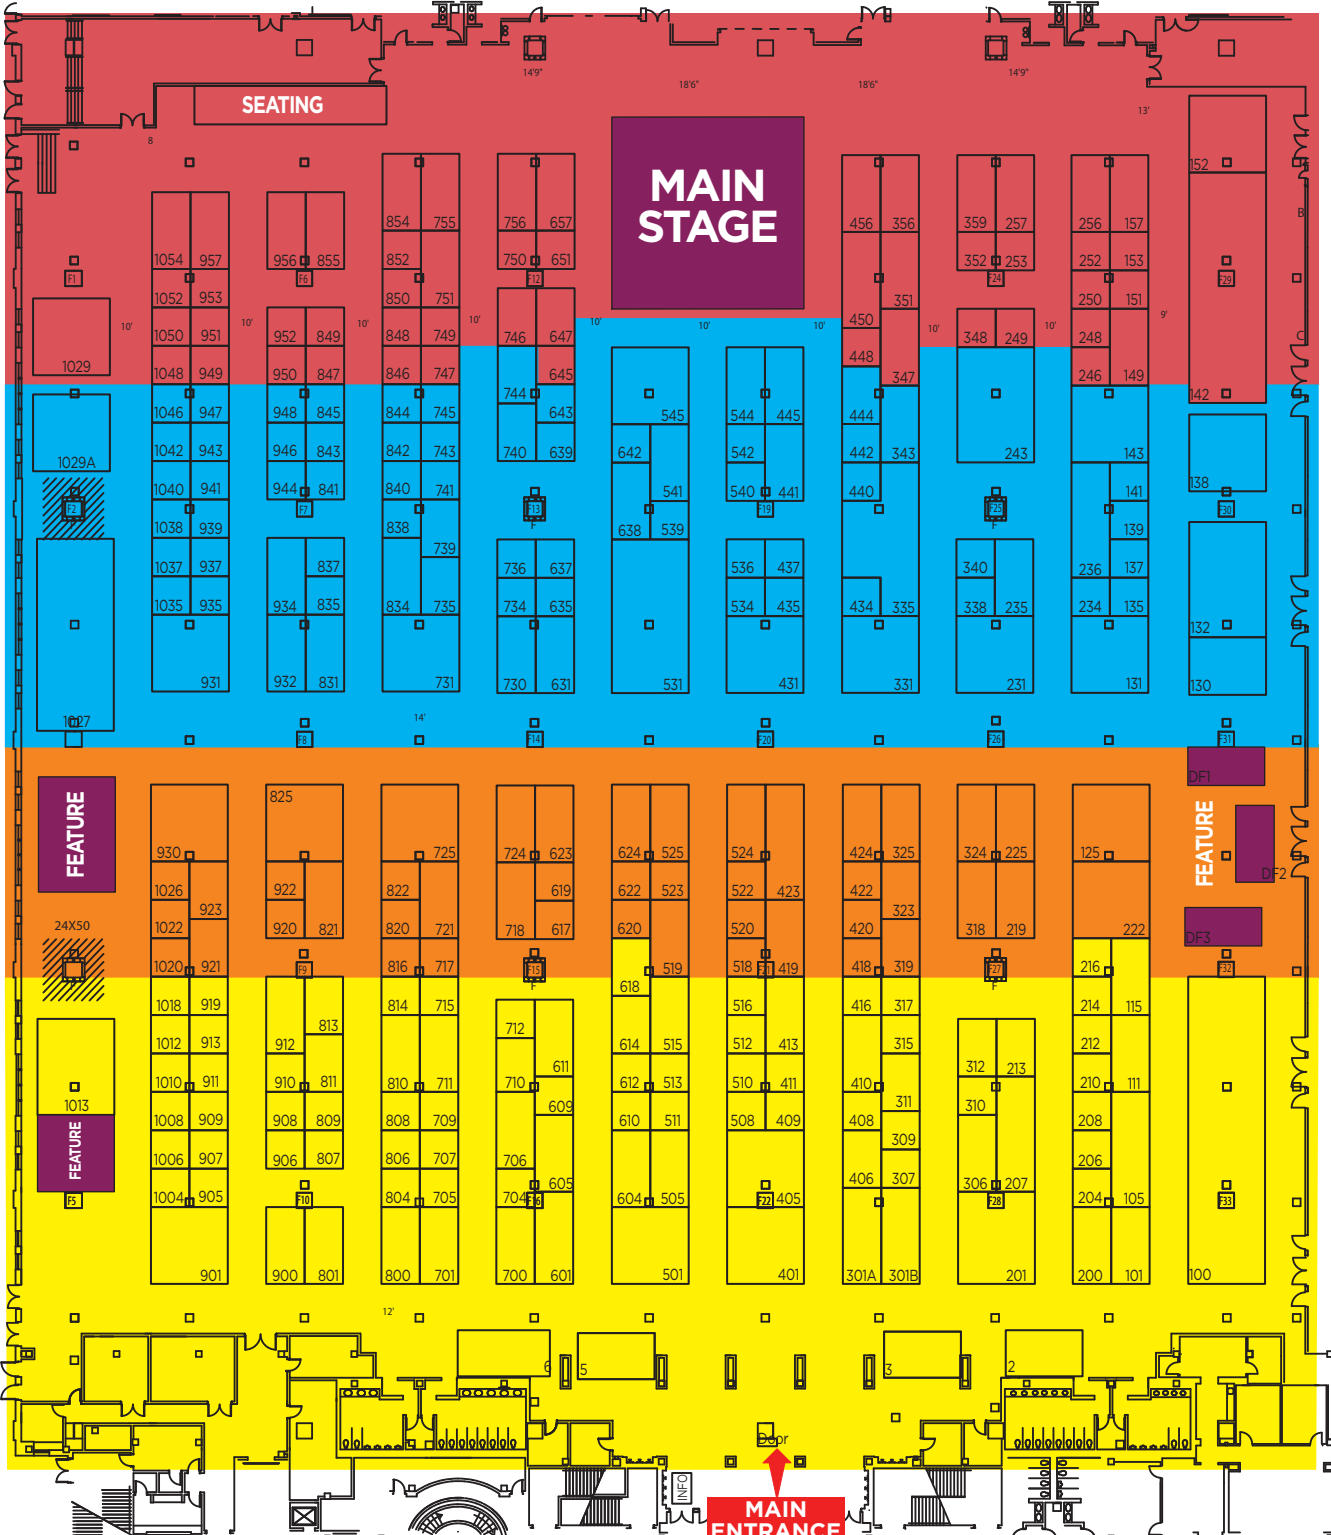

TWO WEEKENDS ONLY

PHILLY HOME SHOW

JAN. 12-15 & 19-21, 2018
Pennsylvania Convention Center
Philadelphia, PA

MOVE-IN SCHEDULE

- Wed., JAN 10 8:00 a.m. - 1:00 p.m.
- Wed., JAN 10 1:00 p.m. - 6:00 p.m.
- Thu., JAN 11 8:00 a.m. - 1:00 p.m.
- Thu., JAN 11 1:00 p.m. - 6:00 p.m.

QUESTIONS?
Please contact
Jenna Naffin at
215-274-1948, ext. 102 or
jennan@MPeshows.com

PhillyHomeShow.com

MARKETPLACE | EVENTS
Largest Home Show Producer in North America