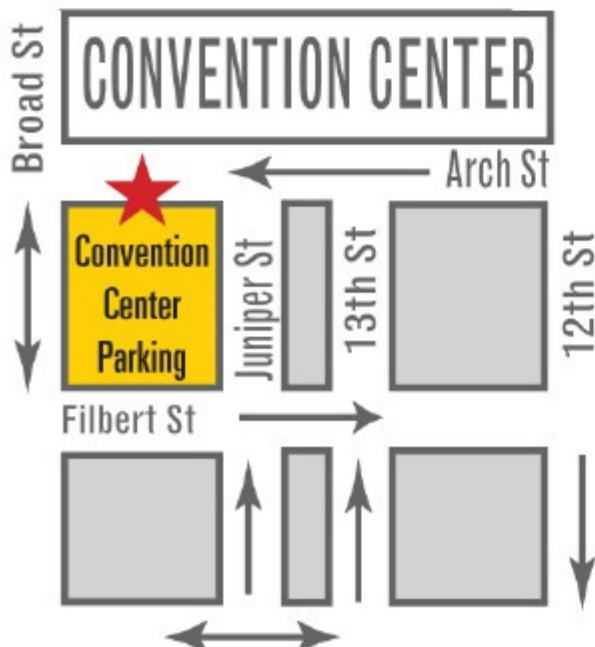

PHILLY
HOME
SHOW

JANUARY 10-12 & 17-19, 2020
PENNSYLVANIA CONVENTION CENTER
PHILADELPHIA, PA

CONVENTION CENTER
PARKING FACILITY*

1324 Arch Street, 267.239.0676

DISCOUNT PARKING
FLAT RATE UP TO 12HRS

\$12

**DISCOUNT DOES NOT APPLY
TO THE EARLY BIRD SPECIAL.
or THE 1hr SPECIAL**

OPEN 24 HRS. | SELF PARK

ACTUAL PICTURE OF PARKING GARAGE