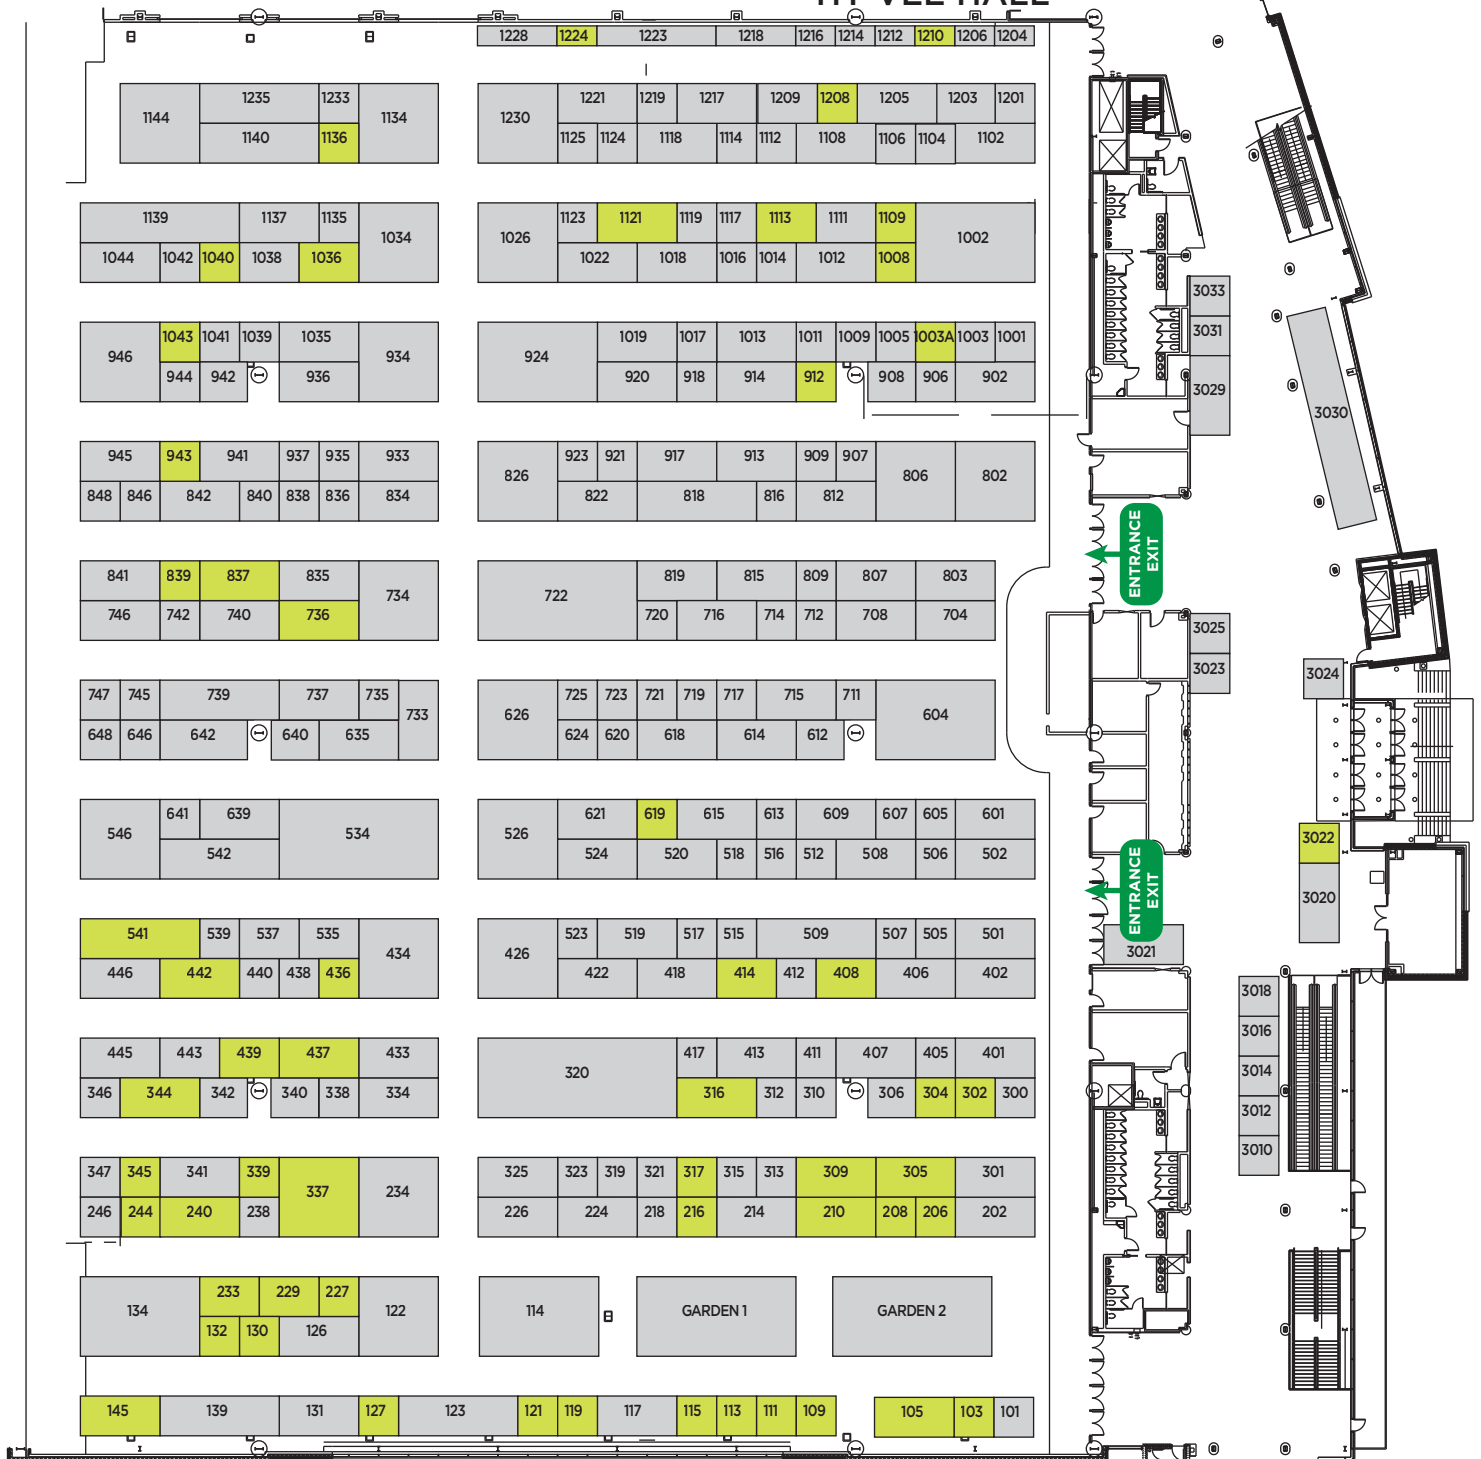

DAVE MAUGHAN
 Group Manager
 801-456-7483 (Alpha S-Z)
 davem@MPeshows.com

MARCH 25-28, 2021
 Iowa Events Center

HY VEE HALL

Available
 Sold