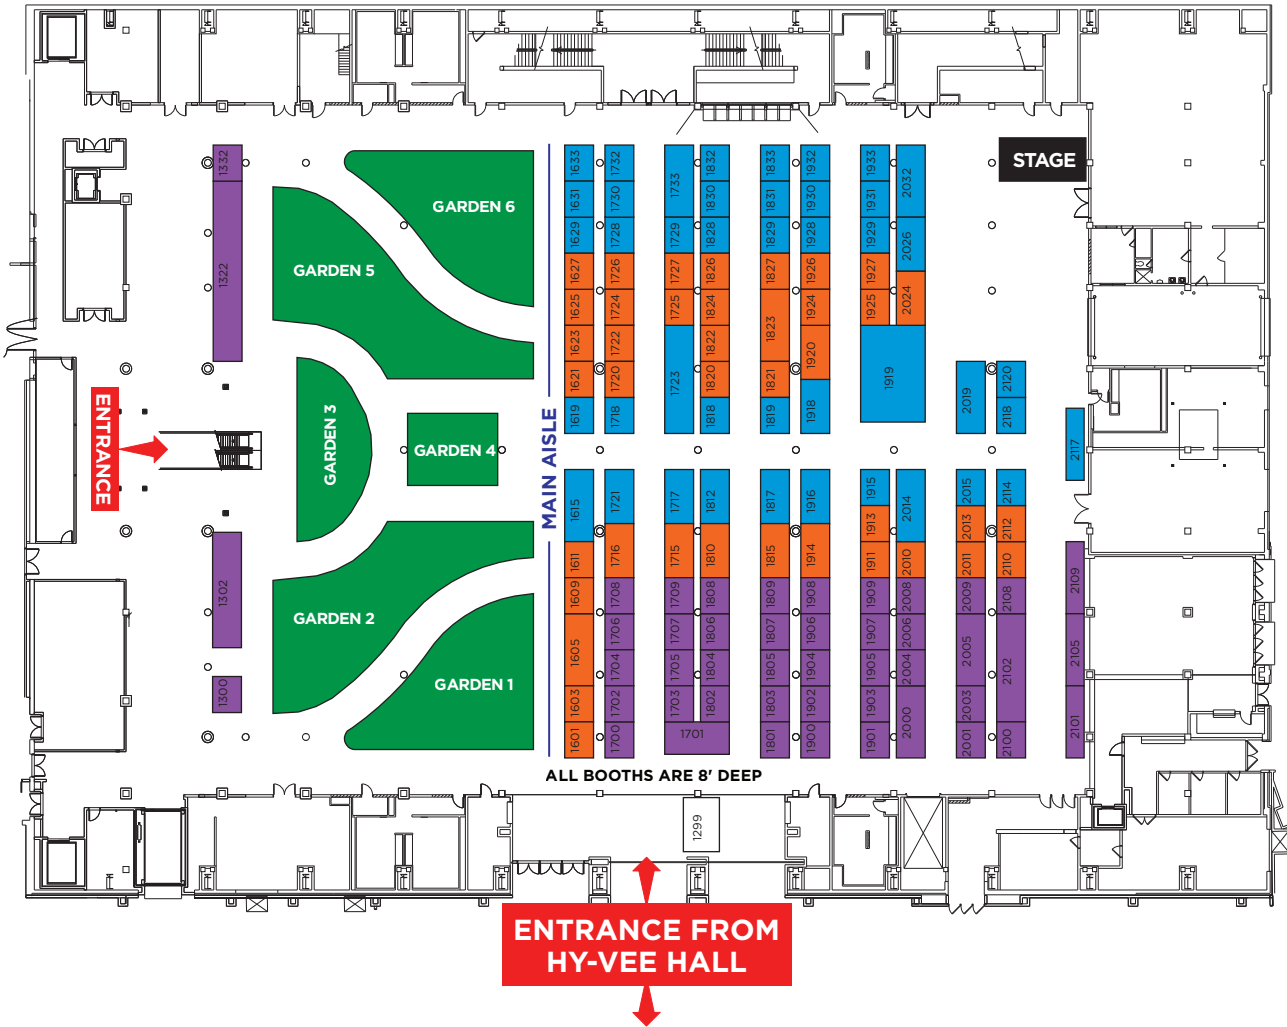

HY-VEE HALL

THE BIG ONE DES MOINES HOME + GARDEN SHOW

FEB. 6-9, 2020
Iowa Events Center

MOVE-OUT SCHEDULE

- Sun. Feb. 9 6:01 p.m. - 7:00 p.m.
- Sun. Feb. 9 7:01 p.m. - 8:00 p.m.
- Sun. Feb. 9 8:01 p.m. - 10:00 p.m.
- Mon. Feb. 10 7:00 a.m. - 11:00 a.m.

DesMoinesHomeAndGardenShow.com

MARKETPLACE **EVENTS**
Largest Home Show Producer in North America

HALL A

THE BIG ONE DES MOINES HOME + GARDEN SHOW

FEB. 6-9, 2020
Iowa Events Center

MOVE-OUT SCHEDULE

- Sun. Feb. 9 6:01 p.m. - 7:00 p.m.
- Sun. Feb. 9 7:01 p.m. - 8:00 p.m.
- Sun. Feb. 9 8:01 p.m. - 10:00 p.m.
Mon. Feb. 10 7:00 a.m. - 11:00 a.m.