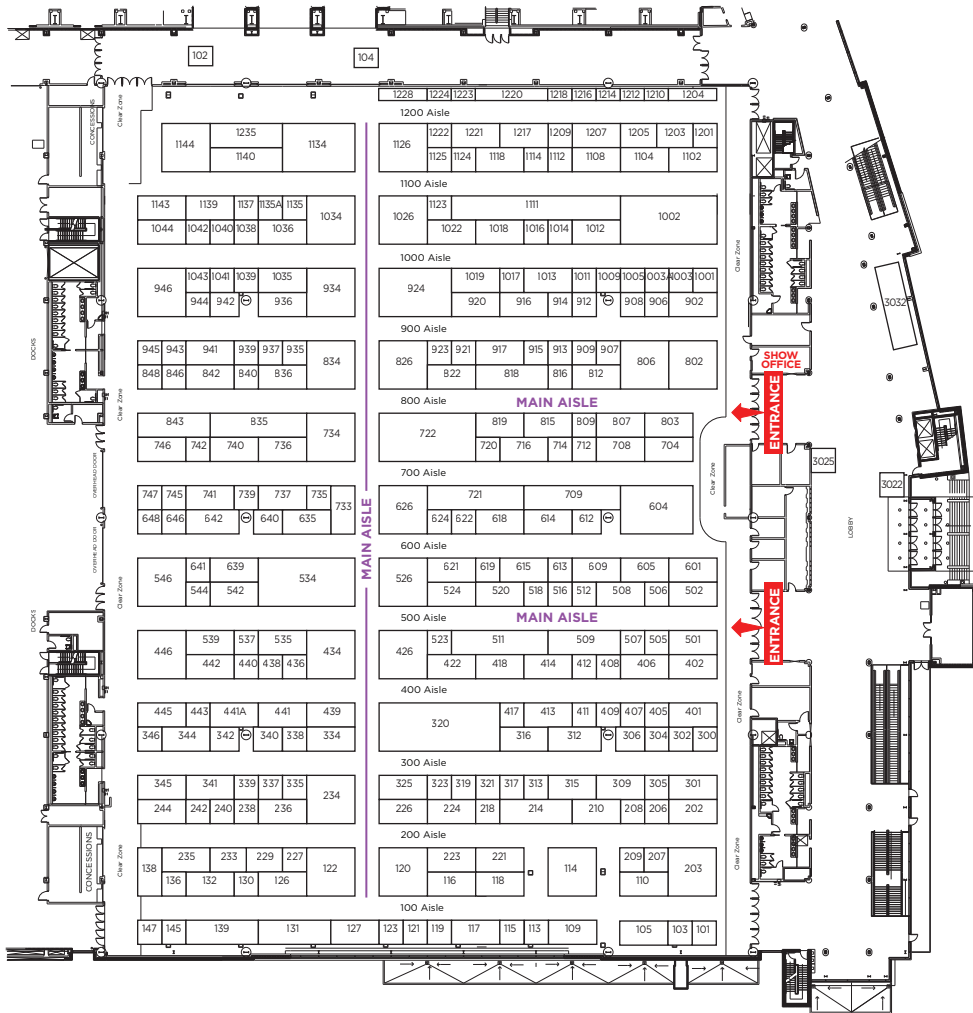

HY-VEE HALL

HALL A

*Floor plan as of March 13, 2019.

THE BIG ONE
DES MOINES
HOME
+GARDEN
SHOW
FEB. 6-9, 2020
 Iowa Events Center

TASHA MART
 Exhibit Sales Consultant
 515-244-1459
tasham@MPeshows.com

SHANNON NATHE
 Show Manager
 515-244-5456
shannonn@MPeshows.com