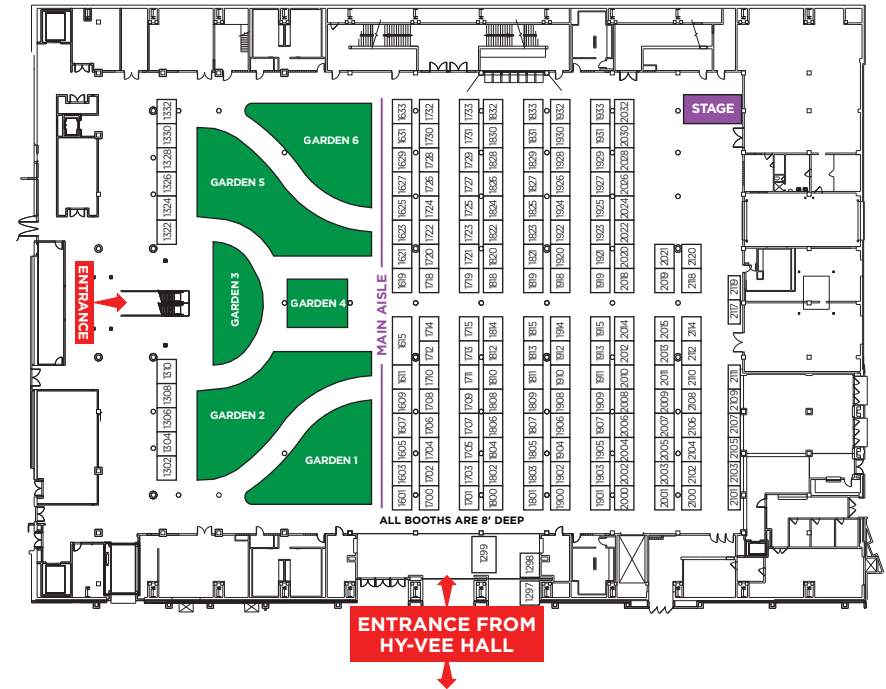

HY-VEE HALL

HALL A

*Floor plan as of March 13, 2019.

THE BIG ONE
DES MOINES
HOME
+GARDEN
SHOW
FEB. 6-9, 2020
 Iowa Events Center

TASHA MART
 Exhibit Sales Consultant
 515-244-1459
tasham@MPeshows.com

SHANNON NATHE
 Show Manager
 515-244-5456
shannonn@MPeshows.com