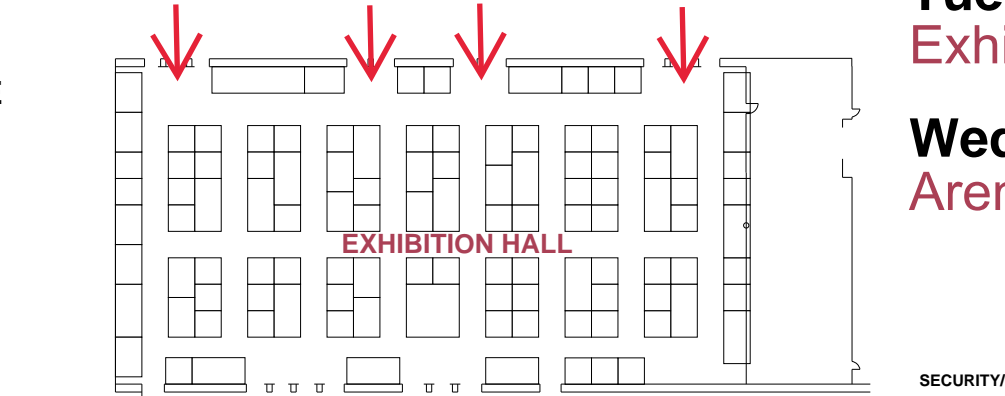

October 26 -29, 2023
Tacoma Dome

MOVE-IN
8am - 8pm

Tuesday, Oct. 24
Exhibition Hall only

Wednesday, Oct .25
Arena

EXHIBITION HALL LOAD-IN
East 27th Street

SHOW ENTRANCE

Lobby

SECURITY/
RECEIVING

WILL CALL

MEN

WOMEN

LOCKER ROOMS - STORAGE

All booths must be set by 8 pm, Wednesday, October 25

EXHIBITOR SERVICES

ARENA LOAD-IN NE DOORS

ARENA

SHOW OFFICE

FOOD COURT

COOKING STAGE

Restrooms

Main Aisle

THE GARAGE BAR

ARENA LOAD-IN NW DOORS

East D Street

- Vehicles will not be allowed in the building.
- For the Arena, Tacoma Dome security will be using a numbering system to route trucks to the load-in areas. **FIRST 200 VEHICLES TO ARRIVE WILL "TAKE A NUMBER" AND BE STAGED IN ORDER TO UNLOAD.**
- Carpet will be installed on Wednesday - **ALL AISLES MUST BE KEPT CLEAR.**
- Building locked at 8 pm. You may continue to work in your booth; once you leave building you cannot re-enter.