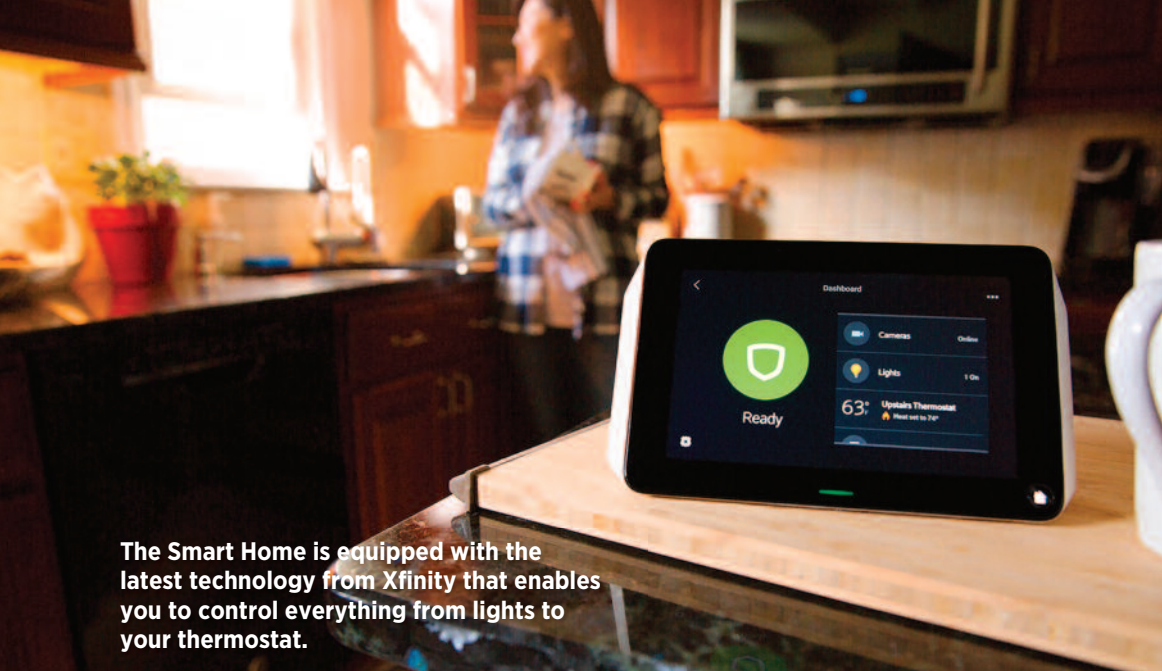

## 2018 Philly Home + Garden Show Guide

The Smart Home is equipped with the latest technology from Xfinity that enables you to control everything from lights to your thermostat.

Using tile to create stripes on a shower wall adds some visual interest to a bathroom.