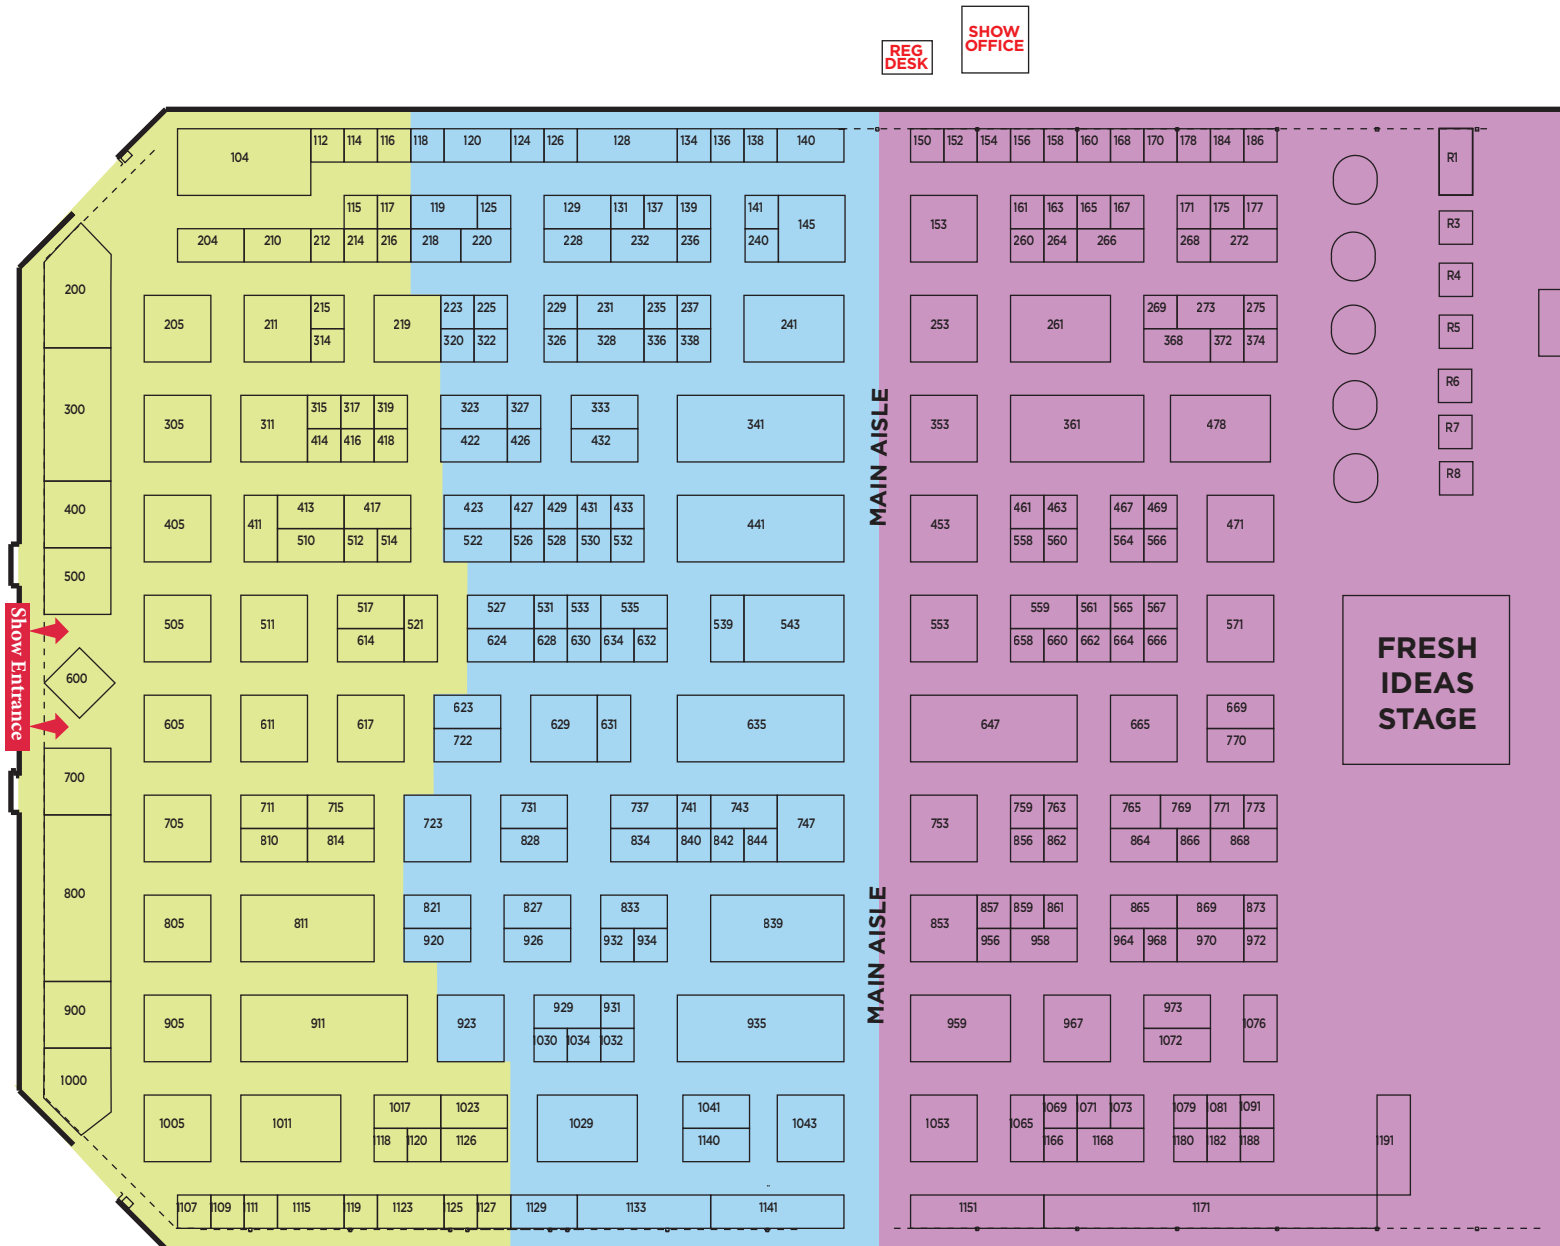

MOVE-IN SCHEDULE

Tuesday	FEB. 22	8:00 a.m. - 6:00 p.m.	No vehicle access after Tues.
Wednesday	FEB. 23	8:00 a.m. - 7:00 p.m.	No vehicle access after Wed.
Thursday	FEB. 24	8:00 a.m. - 7:00 p.m.	No vehicle access after Thurs.

No vehicles after 2pm on Thursday to allow aisle carpet to be set (hand carry or cart only)

SAN ANTONIO HOME + GARDEN SHOW

FEB. 25-27, 2022
ALAMODOME

← Loading Dock
Drive in Access

MOVE-OUT INSTRUCTIONS

- No vehicles will be allowed to drive in prior to 8 pm or until the carpet is rolled up.
 - Plan on breaking down and hand carrying or carting out.
- Please try to keep items off the aisle carpet to help speed up the process.
-

FRESH
IDEAS
STAGE

SanAntonioSpringHomeShow.com

MARKETPLACE | EVENTS