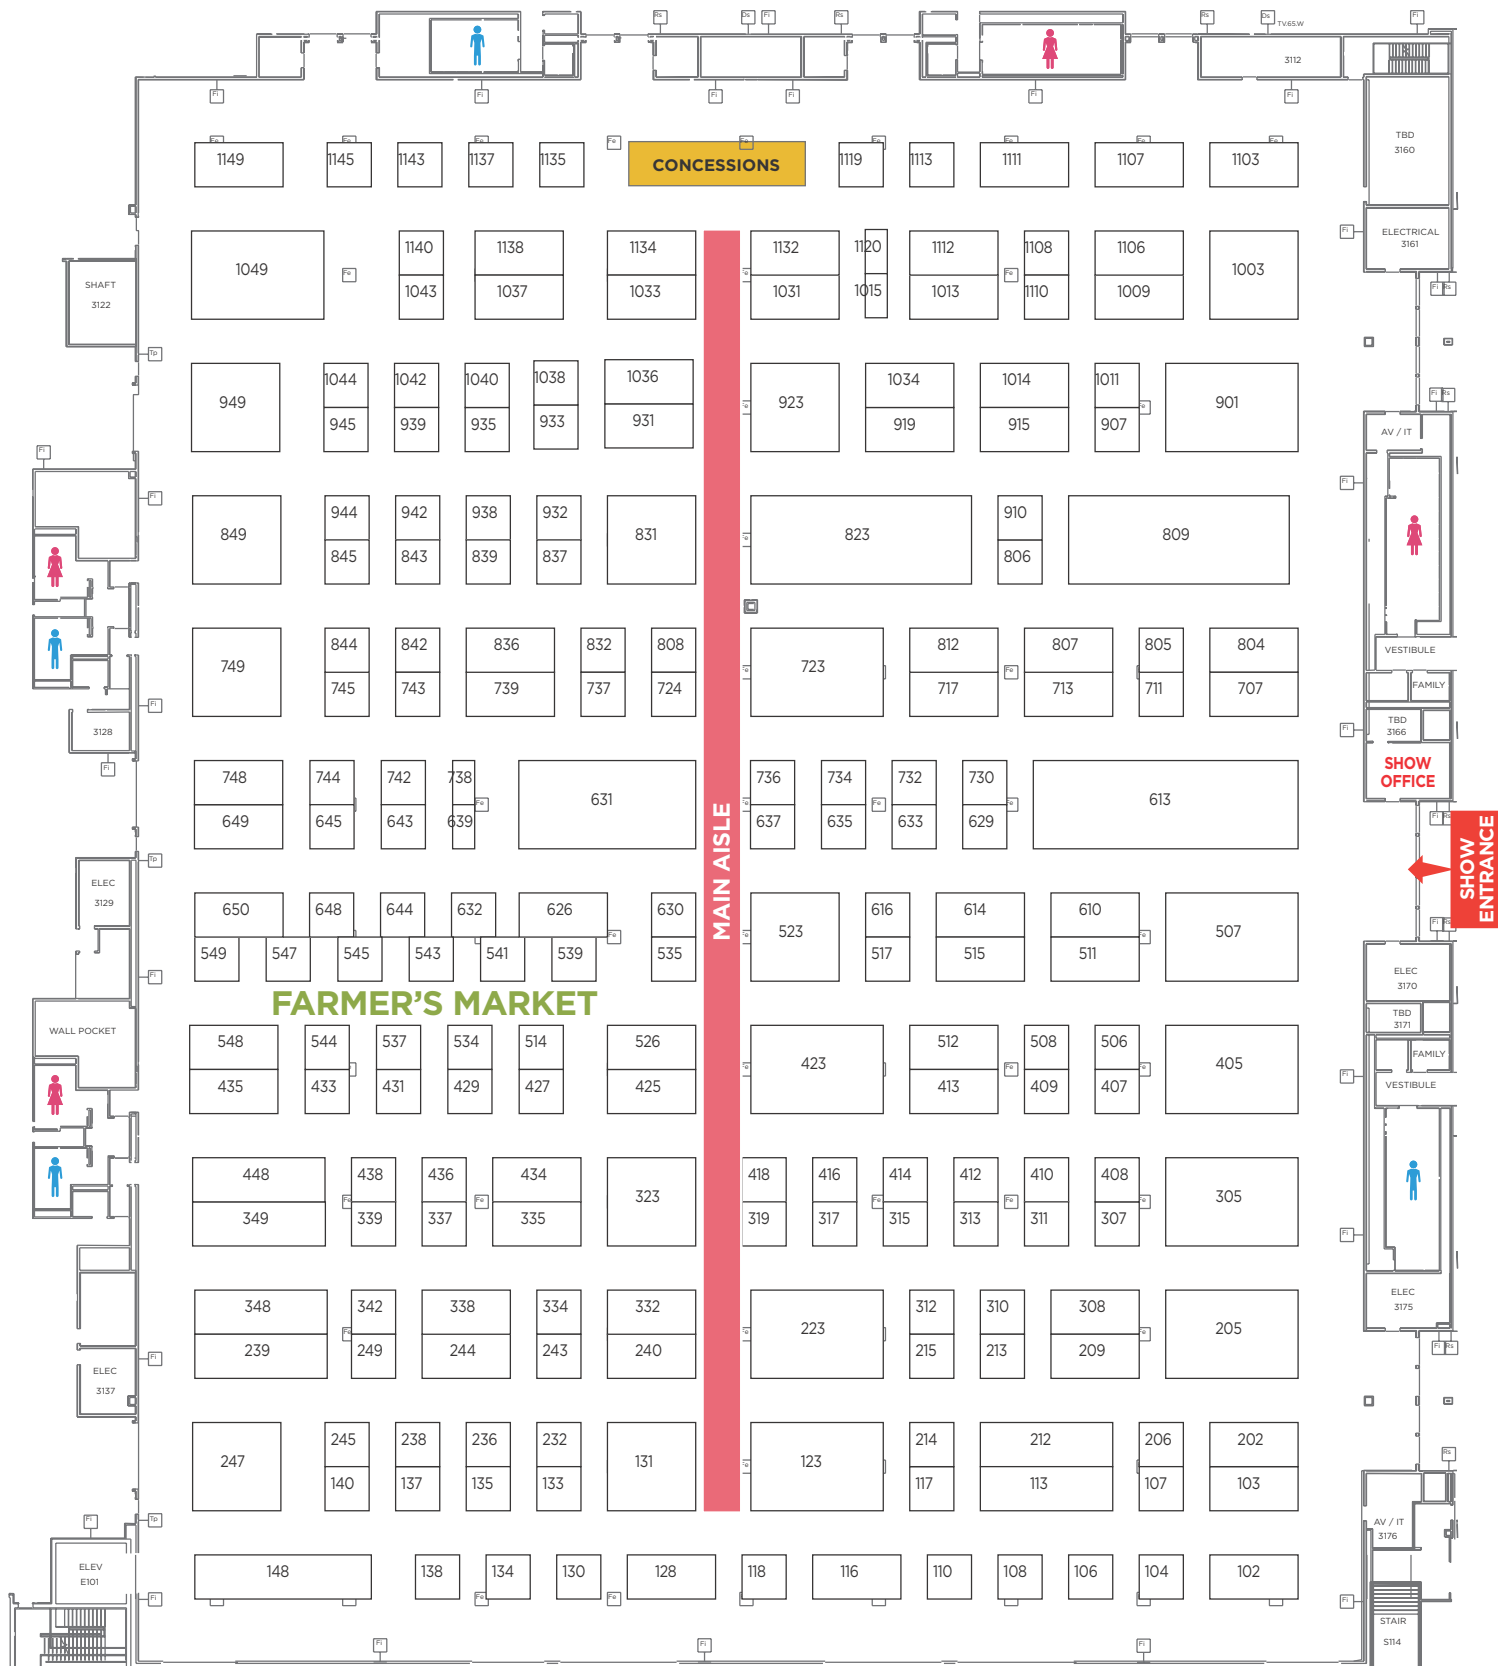

HOME & GARDEN SHOW
— CENTRAL KENTUCKY —

THANK YOU TO OUR SPONSOR

APRIL 9-11, 2021
Central Bank Center

2021 Central Kentucky Home & Garden Show Guide | EXHIBITOR DIRECTORY

1st Service Heating & Air	526	Epiphany Foam Insulation.....	506	Own Your Own Arcade Game.....	249
4 Points Services.....	308	Equipment Sales And Rental.....	613	Pampered Chef - Kentucky	130
46Solutions.....	425	Euroshine.....	409, 416	Particle Purifier.....	339
Absolute Overhead Door Service	610	Ever Clean Gutter System	931	Patio Enclosures.....	907
AE Electrical Solutions.....	1036, 919	Ez Hang Chairs.....	1135	Pella Windows & Doors - Lexington.....	512
AGEAN.....	823	Fish's Designs	508	Petsuites.....	215
AIC Roofing and Construction.....	807	Furniture For Life.....	749	Phoenix Marketing	307
Air Control.....	932	Gadgets N More	515	Pool Brokers USA	407
All American Gutter Protection.....	1044	Garage Experts.....	310	Power Home Solar	106
All Natural Dips	635	German Roasted Nuts.....	118	Premier Lawn Care & Landscaping	507
All Rite Pest Control	349	Granite America.....	523	Prestige Granite.....	616
American Sleep Therapy.....	1049	GRB Design.....	1149	Prestige Products Direct.....	1106
Andrea's Duffle & Tote Collection & Tastefully Simple	110	Green & Grow	737	Profashion.....	744, 748
Aqua Lock	319	Green Country Decor.....	723	Proliferation Marketing.....	933
Arronco Comfort Air.....	1033	Guttershutter Co., The.....	736	Purple Products DBA Top Purple	243
Back Porch Hot Sauce.....	431	GW Heating & Cooling.....	1103, 1107	Rainbow of Nky	1034
Barber Cabinet Company.....	1040	Handyman Connection.....	312	Renewal By Andersen - KY	849
Barnhill Artistic Stone Fountains	730	Happy Feet/TMKE	1145	Renewal Gutters.....	232
Bates Security	1134	HDH Kitchens & Bath.....	637	Restoration 1 of Lexington.....	743
Bath Fitter of Lexington.....	732, 901	Health Mate Sauna.....	413	Rhineland Cutlery	643
Bee Window.....	239	Holdfast Technologies.....	202	Rhino Shield Oh.....	1119
Bella's Mini Donuts	433	Innovation X of Michigan	650	Rookwood Pottery Company.....	245
Beltone Hearing Aid Center	1043	Integrated Home Design.....	614	Rustic Charm Farm	541
Best Choice Supply.....	805	Integritea.....	549	Salus Saunas.....	644
Black Diamond Pest Control.....	517	Isaacs Roofing And Sheet Metal Co.....	511	Scentsy - Pages Scent.....	734
Bluegrass Marble & Granite	1108	Itouch Relief.....	236	Screens of Kentucky	240
Body Tune Plus	138	J & R Construction Services	938	Seal Smart	648
Bone Dry Roofing.....	337	Jacobs Ladder.....	418	Senegence/Lipsense.....	140
Boone Creek Creamery	429	Kar Sare Water Systems.....	944	Sid And Sons.....	707
Borgil Enterprises	842	Karen Angelucci, The Agency.....	108	Silent Guard.....	645
Bourbon Barrel Furniture of The Bluegrass	117	Katie's Premium Jerky & Snacks	544	Sky Guard Windows.....	332
Bray & Oakley Insurance Agency	910	Kentucky Bad Dog.....	537	Skyview Entertainment.....	102
C&M Trends	313	Kentucky Department of Agriculture.....	107	Solar Is Freedom	629
Caliber Communications.....	626, 836	Kentucky Home Grown	435	Southern Spa Outlet	713, 717
Cardinal Architectural.....	1110	Kentucky Honey.....	543	Spectrum	1013
Champion Waterproofing & Piering.....	945	Kentucky Marble And Granite.....	831	Spurlocks Seasonings.....	547
Champion Windows & Exteriors.....	423	Kentucky Secured, ADT Authorized Dealer..	410	Stuart's Olive Oil Company	534
Cheeper Sweeper	1011	Kentucky Select Chevy Dealers.....	323	Sunny Pastures.....	514
Chris Cantrell, Financial Advisor, Lincoln Financial Securities	837	Kitchen Craft	812	Superior Sleep.....	631
Ckr Pole Buildings & Barns	739	Kscanuck.....	839	T & A Decorative Flags	148
Classic Metal Roofing Systems of Kentuckiana.....	806	Leafguard.....	436	Tailored Living Featuring Premier Garage .	915
Click Heat DBA WonderPax.....	939	Leafguard of Louisville-Lexington.....	1140	TG Designs	427
Closets By Design.....	1111	Leather By Design.....	435	The Basement Doctor	405
Commonwealth Credit Union.....	334	Lifestyle Marketplace Sheets	212	The Dwyer Company	1031
Compozit Home Systems.....	804	M&E Sales	128, 633	The Flooring Gallery.....	348
Concrete Craft of Lexington	844	Mansea Metal	408	The Perfect Wine Opener.....	1038
Corvin's	1014	Mattress Firm	1003, 809	The Sweet Shoppe.....	134
Creative Concrete And Flooring Design....	412	Metronet Fiber	1113	The Window Source of Lexington	1009
Cricket Wireless.....	315	Mhyerwoodwork	630	Thermal Shield Window and Sunrooms.....	123
Cutco Cutlery.....	317	Miracles.....	1138	Thermospray of Lexington.....	845
Cutting Board Pro	448	Modern Systems.....	209	Thomas Sewing Center.....	113
DB Letters.....	1137	Mosquito Squad of Lexington.....	1143	Touchstone Crystal By Swarovski.....	137
Decorating Den Interiors.....	311	Mr. Roof.....	843	Triple Crown Golf Cars	949
Diamond Resorts	1042	My Gorilla Garage	808	Two Men And A Truck - KY.....	213
Diamond Ridge Farm	545	Nate's Coffee.....	535	Uncommon Usa.....	942
Distinctive Design Remodeling.....	338	Nectar of The Vine	104	United Structural Systems Ltd.....	832
Donny Do Go Gourmet Dips & Such DGM.....	548	N-Hance of Central And Northern Kentucky	103	Universal Windows Direct	305, 649
Elite Seal of Kentucky.....	711	Norwex.....	724	Usborne Books & More - KY.....	238
Envision Remodeling.....	131	Old Kentucky Logs	244	Weaver Roofing Services	935
		Oldfield Patio Enclosures.....	414	Wilderness Trace Solar.....	342
		Original Bucket Stool, The.....	438	Window Bath And Door Depot.....	742
		Outdoor Lighting Perspectives - KY.....	632	Winner's Circle Painting	214
		Overhead Door Company of Lexington.....	923	Wood Walkers Urban Timber & Woodwork.....	116