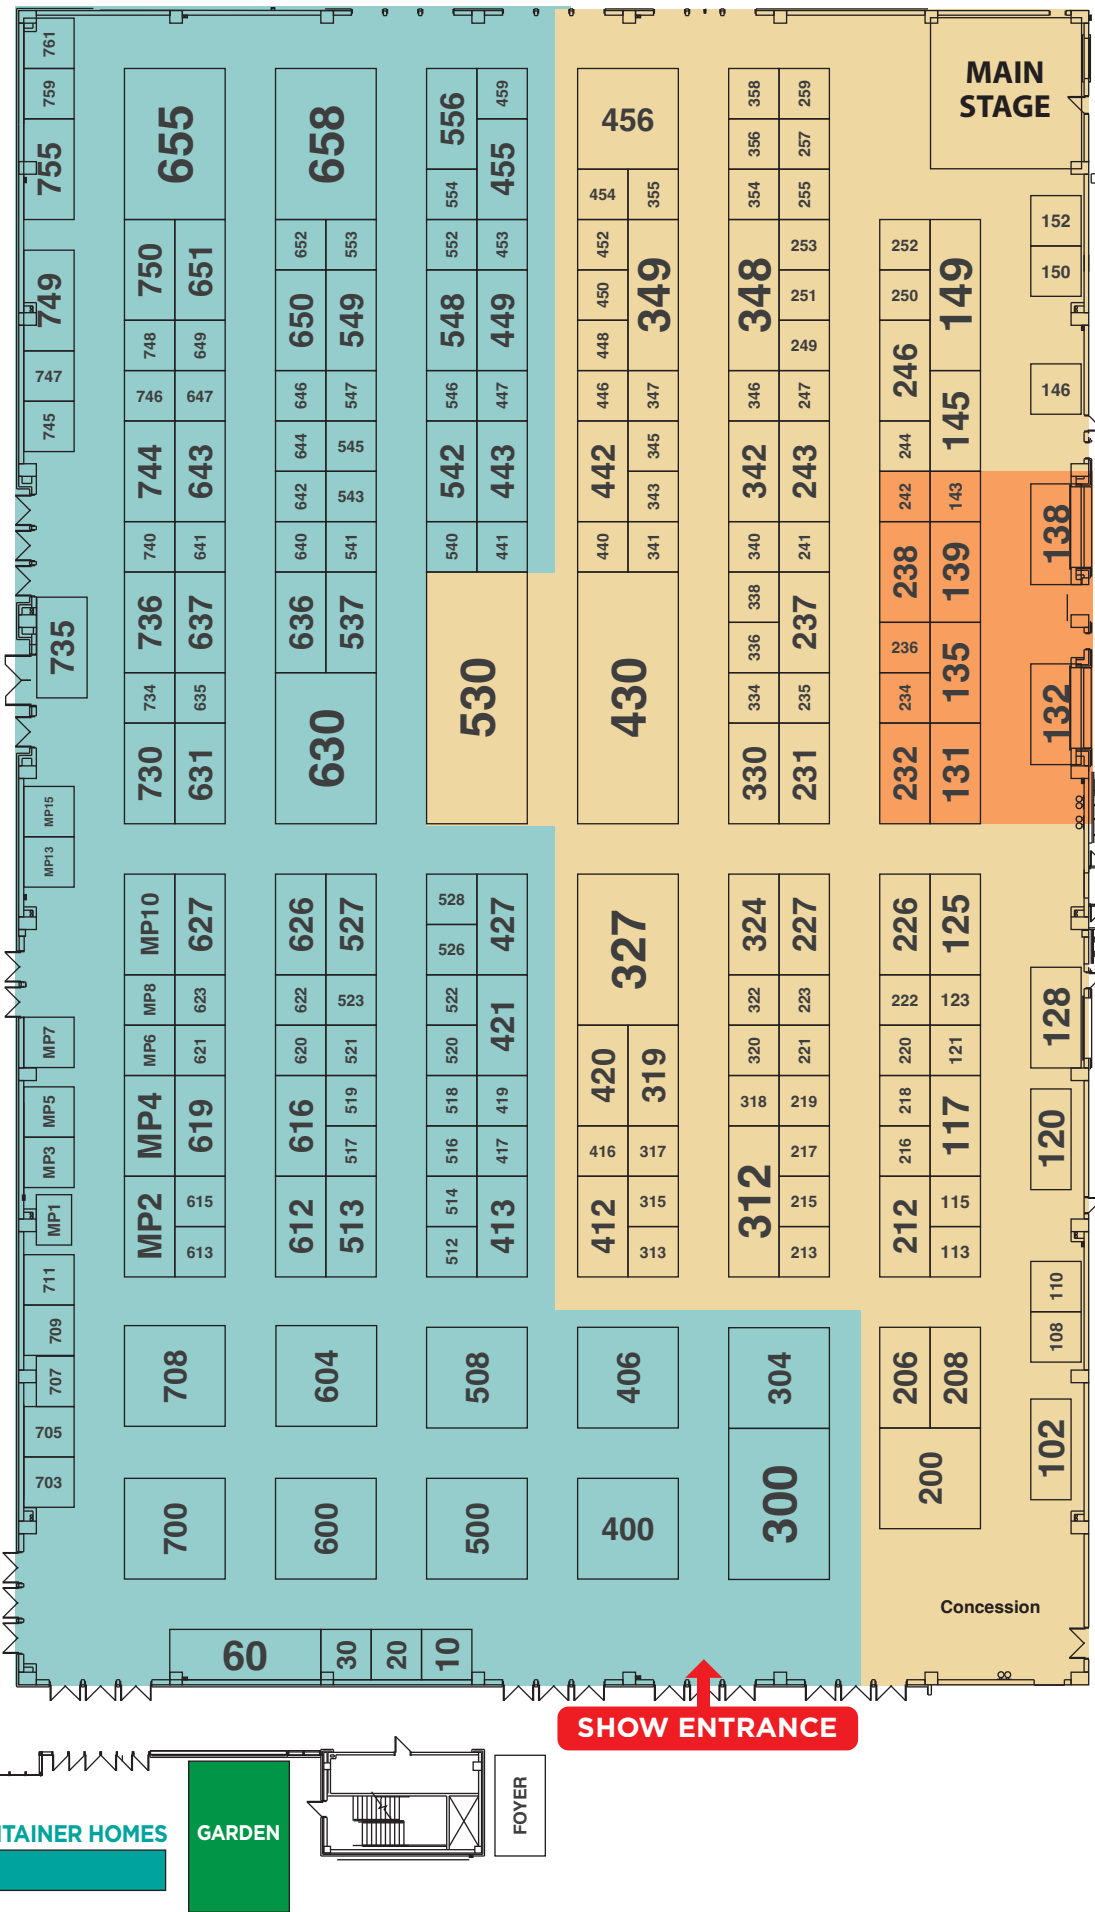

# AUSTIN HOME + GARDEN SHOW

MARCH 24-26, 2023  
Palmer Events Center

## MOVE-IN INSTRUCTIONS

- Wed. 8 a.m. - 7 p.m.  
No drive in access on Thursday
- Thu. 8 a.m. - 7 p.m.  
No drive in after Noon
- LIFO (Last In First Out) Drive in ONLY Thursday 12:30 p.m. - 2 p.m.

## MOVE-OUT INSTRUCTIONS

- No vehicles will be allowed to drive in prior to 8 pm or until the carpet is rolled up.
- Plan on breaking down and hand carrying or carting out.
- Please try to keep items off the aisle carpet to help speed up the process.