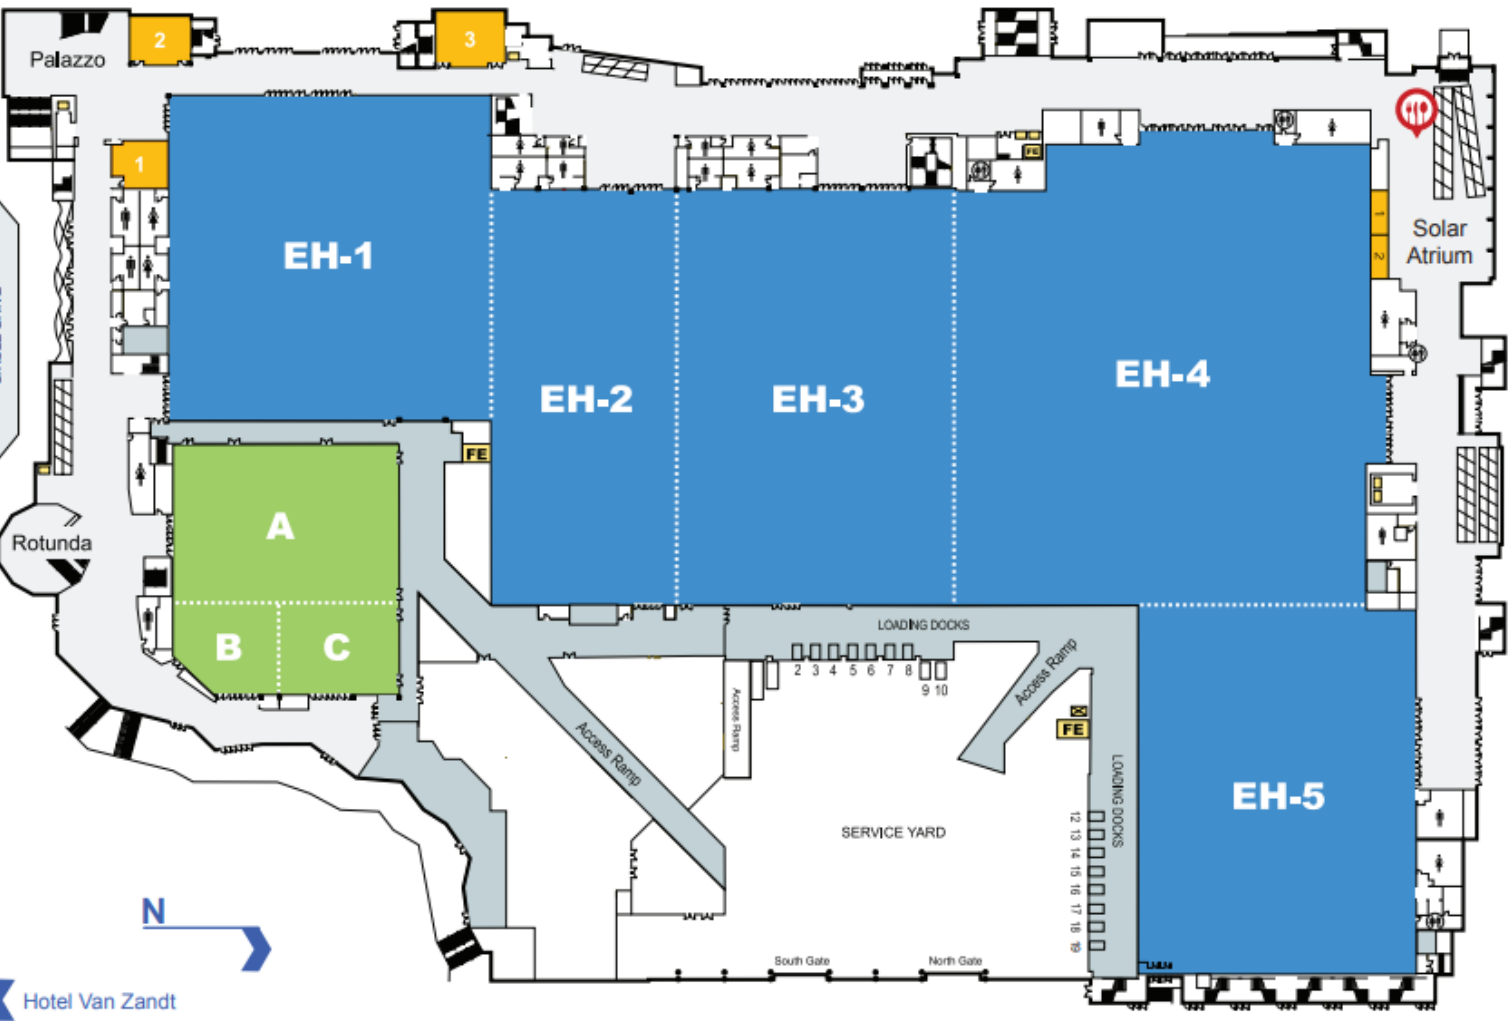

The LINE
Four Seasons

Austin Marriott
Downtown
(Opens 2020)

Willie Nelson
Blvd.

Hampton Inn
& Suites

Hyatt Place

JW Marriott

3rd St.

ONE WAY>>> Trinity Street ONE WAY>>>

BUS LOADING/UNLOADING

BUS LOADING/UNLOADING

<<<< ONE WAY Fourth Street >>>> ONE WAY
Fourth Street / Metro Rail Station

Hotel Van Zandt

Red River Street