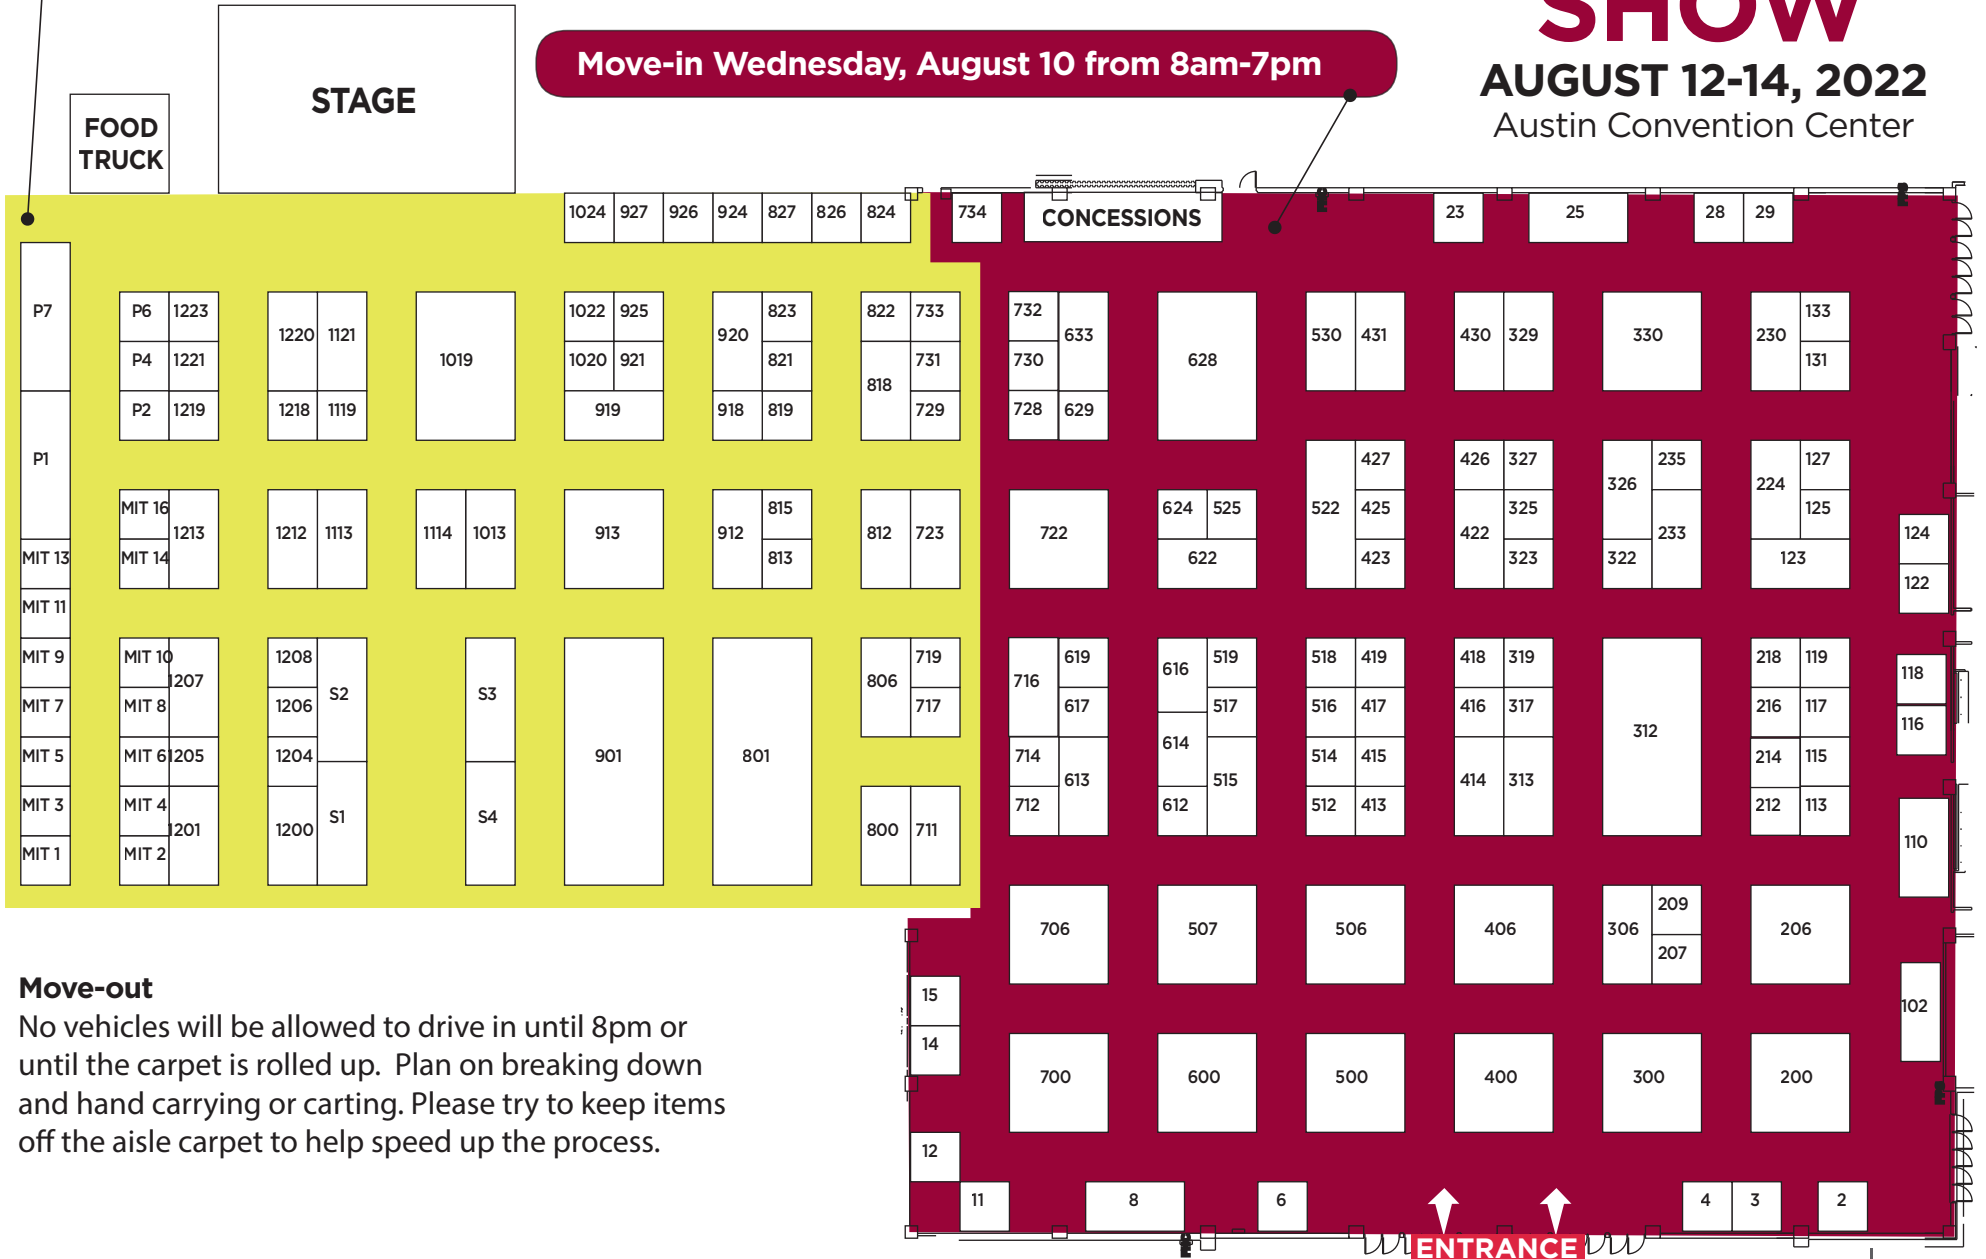

AUSTIN HOME + GARDEN SHOW

AUGUST 12-14, 2022
Austin Convention Center

Move-in Thursday, August 11 from 8am - 7pm.
(No drive in after 3pm. Hand carry and cart only.)

Move-in Wednesday, August 10 from 8am-7pm

Move-out

No vehicles will be allowed to drive in until 8pm or until the carpet is rolled up. Plan on breaking down and hand carrying or carting. Please try to keep items off the aisle carpet to help speed up the process.