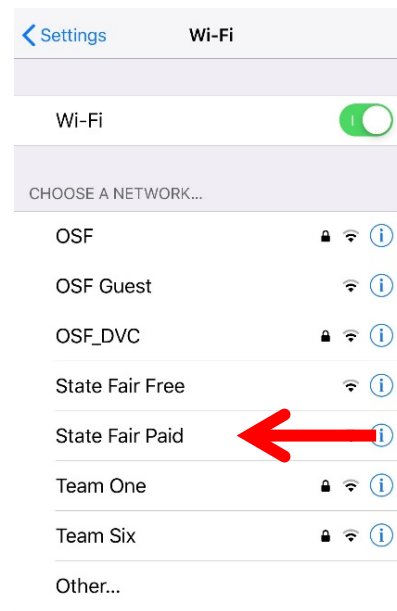

OKC FAIRGROUNDS

Free Wi-Fi Instructions

Free Wi-Fi is limited to 10 Mbps download / 5 Mbps upload speeds.

1. While onsite, in your list of available wireless networks, connect to “State Fair Free.”
2. Depending on your device, the hotspot sign-up page may appear automatically. If it does not, launch a web browser and attempt to navigate to your destination of choice.
3. Enter your email address; check the box to accept the terms of use and acknowledge that you are 13 years of age or older; and click the “Register” button.

netlogin.okstatefair.com
State Fair Free

Log In

Welcome to the
OKC Fairgrounds
Home of the Annual
Oklahoma State Fair

FREE WiFi Sign-Up

Please complete the form below for FREE Internet access.

Email Address:
[input field]
Please enter your email address.

Premium Wi-Fi Instructions

Premium Wi-Fi is limited to 20 Mbps download / 10 Mbps upload speeds.

1. While onsite, in your list of available wireless networks, connect to “State Fair Paid.”
2. Depending on your device, the hotspot sign-up page may appear automatically. If it does not, launch a web browser and attempt to navigate to your destination of choice.
3. Select your plan of choice and click the “Next” button.