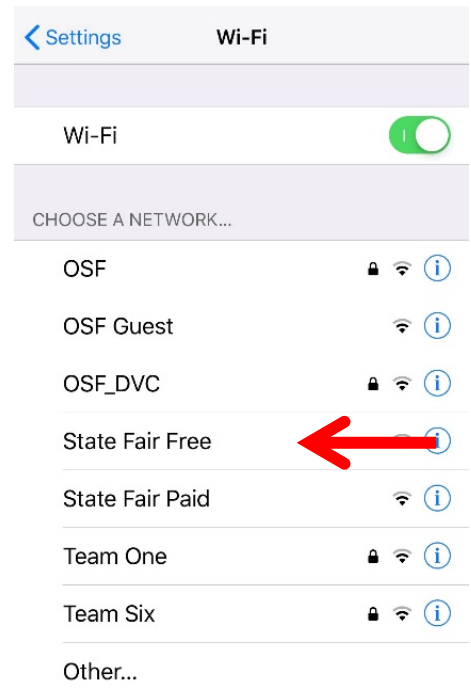

OKC FAIRGROUNDS

Free Wi-Fi Instructions

Free Wi-Fi is limited to 10 Mbps download / 5 Mbps upload speeds.

1. While onsite, in your list of available wireless networks, connect to “State Fair Free.”
2. Depending on your device, the hotspot sign-up page may appear automatically. If it does not, launch a web browser and attempt to navigate to your destination of choice.
3. Enter your email address; check the box to accept the terms of use and acknowledge that you are 13 years of age or older; and click the “Register” button.

netlogin.okstatefair.com
State Fair Free

Log In

Welcome to the
OKC Fairgrounds
Home of the Annual
Oklahoma State Fair

FREE WiFi Sign-Up

Please complete the form below for FREE Internet access.

Email Address:
[input field]
Please enter your email address.

Communications:
☒

By registering, you are eligible for prize giveaways and will receive information from us about events, discounts and special offers as well as our e-newsletter.

Confirm:
☐ I accept the terms of use and acknowledge that I am 13 years of age or older.

Register

For questions or problems, please call 405.242.0104 or email wireless@okstatefair.com.

OKC FAIRGROUNDS

For any technical difficulties, please call 405-242-0104 or email wireless@okstatefair.com