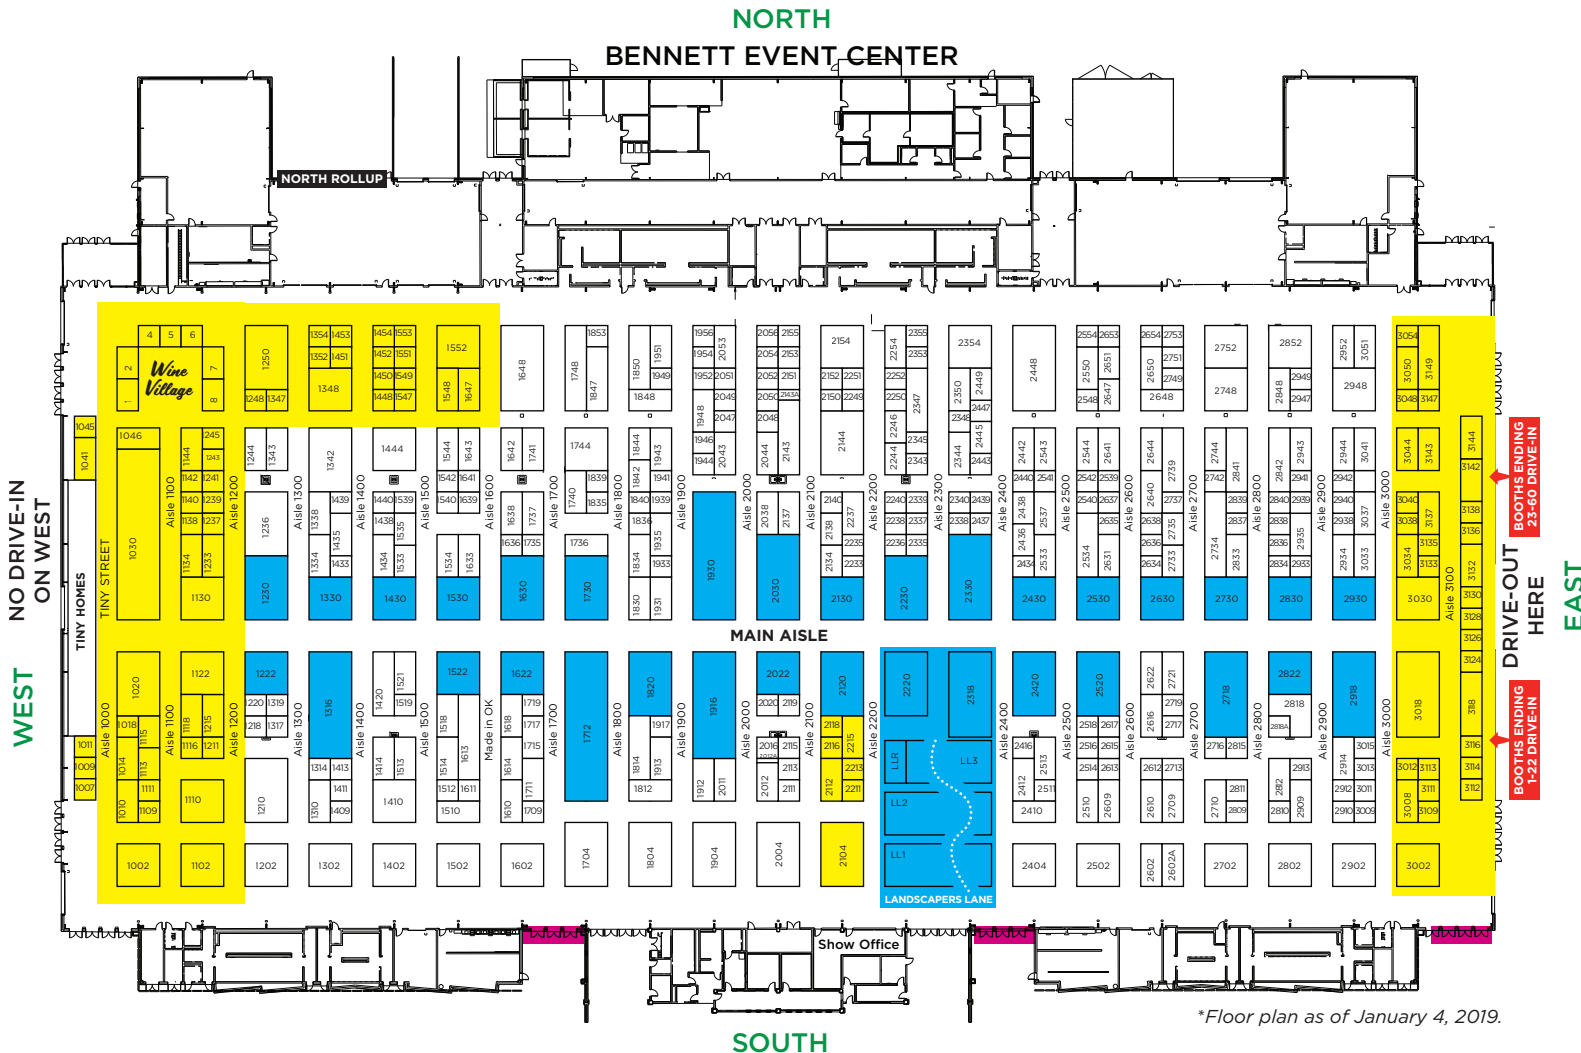

OKLAHOMA CITY HOME + GARDEN SHOW

JANUARY 18-20, 2019
State Fair Park, Oklahoma City

■ Tuesday, JANUARY 15	8:00 a.m. - 6:00 p.m.
■ Wednesday, JANUARY 16	8:00 a.m. - 6:00 p.m.
■ Thursday, JANUARY 17	8:00 a.m. - 6:00 p.m.
■ Thursday, JANUARY 17	8:00 a.m. - 6:00 p.m.
■ Hand Carry Doors	

CENTENNIAL BUILDING

▶ BOOTHS ENDING 1-22 DRIVE-IN
▶ BOOTHS ENDING 23-50 DRIVE-IN

EAST

WEST

NO DRIVE-IN ON WEST

TINY HOMES

WINE VILLAGE

MADE IN OK

LANDSCAPERS LANE

SHOW OFFICE

CENTENNIAL BUILDING

*Floor plan as of January 4, 2019.

Exhibitor Badge pick up during show hours is in the front lobby of the Bennett Event Center.

- Drive in pass must be displayed to door guard for entry
- Must leave driver's cell phone number on pass facing upward on dashboard
- Lower half of floor plan: booths ending - 1-22
- Upper half floor plan: booths ending - 23-60
- Unload at your booth, drive out hanger door, park, come back in to set-up
- Please do not come outside of your time slot as your space will not be set
- Rollup doors close at 3:00 p.m. Thursday
- **No vehicles on the floor after 3:00 p.m.**