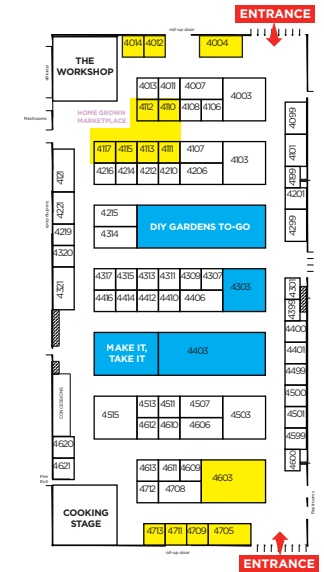

OKLAHOMA CITY HOME + GARDEN SHOW

JANUARY 18-20, 2019
State Fair Park, Oklahoma City

■ Tuesday, JANUARY 15	8:00 a.m. - 6:00 p.m.
■ Wednesday, JANUARY 16	8:00 a.m. - 6:00 p.m.
■ Thursday, JANUARY 17	8:00 a.m. - 6:00 p.m.
■ Thursday, JANUARY 17	8:00 a.m. - 6:00 p.m.
■ Hand Carry Doors	

Centennial Building

- Drive in pass must be displayed to door guard for entry
 - Must leave driver's cell phone number on pass facing upward on dashboard
 - Lower half of floor plan: booths ending - 1-22
 - Upper half floor plan: booths ending - 23-60
 - Unload at your booth, drive out on the right side, park, come back in to set-up
 - Please do not come outside of your time slot as your space will not be set
 - Rollup doors close at 5:00 p.m. Thursday
- No vehicles on the floor after**

*Floor plan as of October 30, 2018.