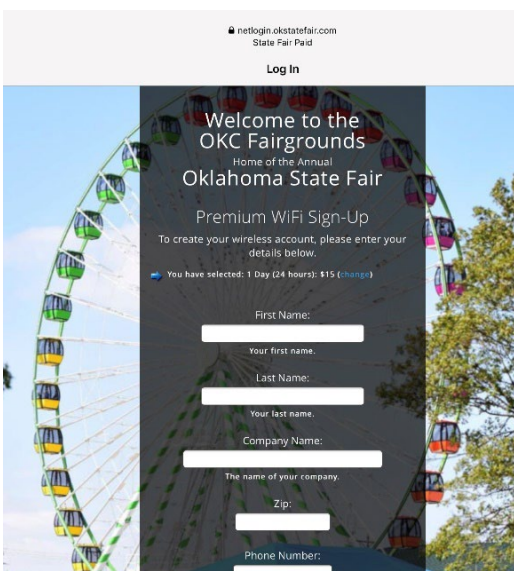

4. Enter your billing information, check the box to accept the terms of use and click the “Purchase Access” button.