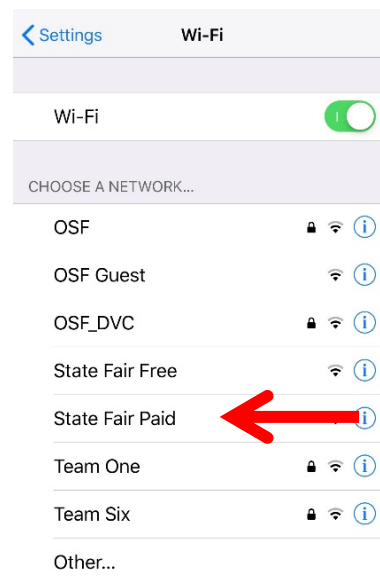

< Settings Wi-Fi

Wi-Fi

CHOOSE A NETWORK...

OSF	<input checked="" type="checkbox"/>	<input type="checkbox"/>	<input type="checkbox"/>
OSF Guest	<input checked="" type="checkbox"/>	<input type="checkbox"/>	<input type="checkbox"/>
OSF_DVC	<input checked="" type="checkbox"/>	<input type="checkbox"/>	<input type="checkbox"/>
State Fair Free	<input checked="" type="checkbox"/>	<input type="checkbox"/>	<input type="checkbox"/>
State Fair Paid	<input checked="" type="checkbox"/>	<input type="checkbox"/>	<input type="checkbox"/>
Team One	<input checked="" type="checkbox"/>	<input type="checkbox"/>	<input type="checkbox"/>
Team Six	<input checked="" type="checkbox"/>	<input type="checkbox"/>	<input type="checkbox"/>
Other...	<input type="checkbox"/>	<input type="checkbox"/>	<input type="checkbox"/>

Premium Wi-Fi Instructions

Premium Wi-Fi is limited to 20 Mbps download / 10 Mbps upload speeds.

1. Using the device you wish to purchase premium access for, connect to “State Fair Paid.”
Note: Premium account purchases are only good for one (1) device.
2. Depending on your device, the hotspot sign-up page may appear automatically. If it does not, launch a web browser and attempt to navigate to your destination of choice.
3. Select your plan of choice and click the “Next” button.