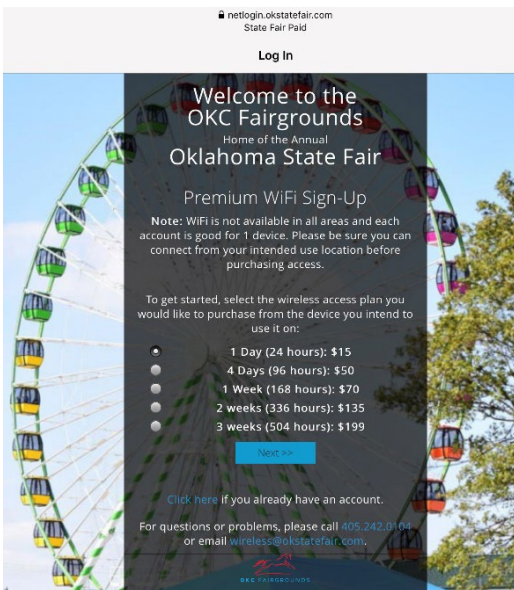

OKC Fairgrounds

If you need Wi-Fi connectivity for a point-of-sale device that cannot connect to an open hotspot, please see our OKC Fairgrounds Internet Order Form.

Premium Wi-Fi Instructions

Premium Wi-Fi is limited to 20 Mbps download / 10 Mbps upload speeds.

1. Using the device you wish to purchase premium access for, connect to “State Fair Paid.”
  Note: Premium account purchases are only good for one (1) device.
2. Depending on your device, the hotspot sign-up page may appear automatically. If it does not, launch a web browser and attempt to navigate to your destination of choice.
3. Select your plan of choice and click the “Next” button.