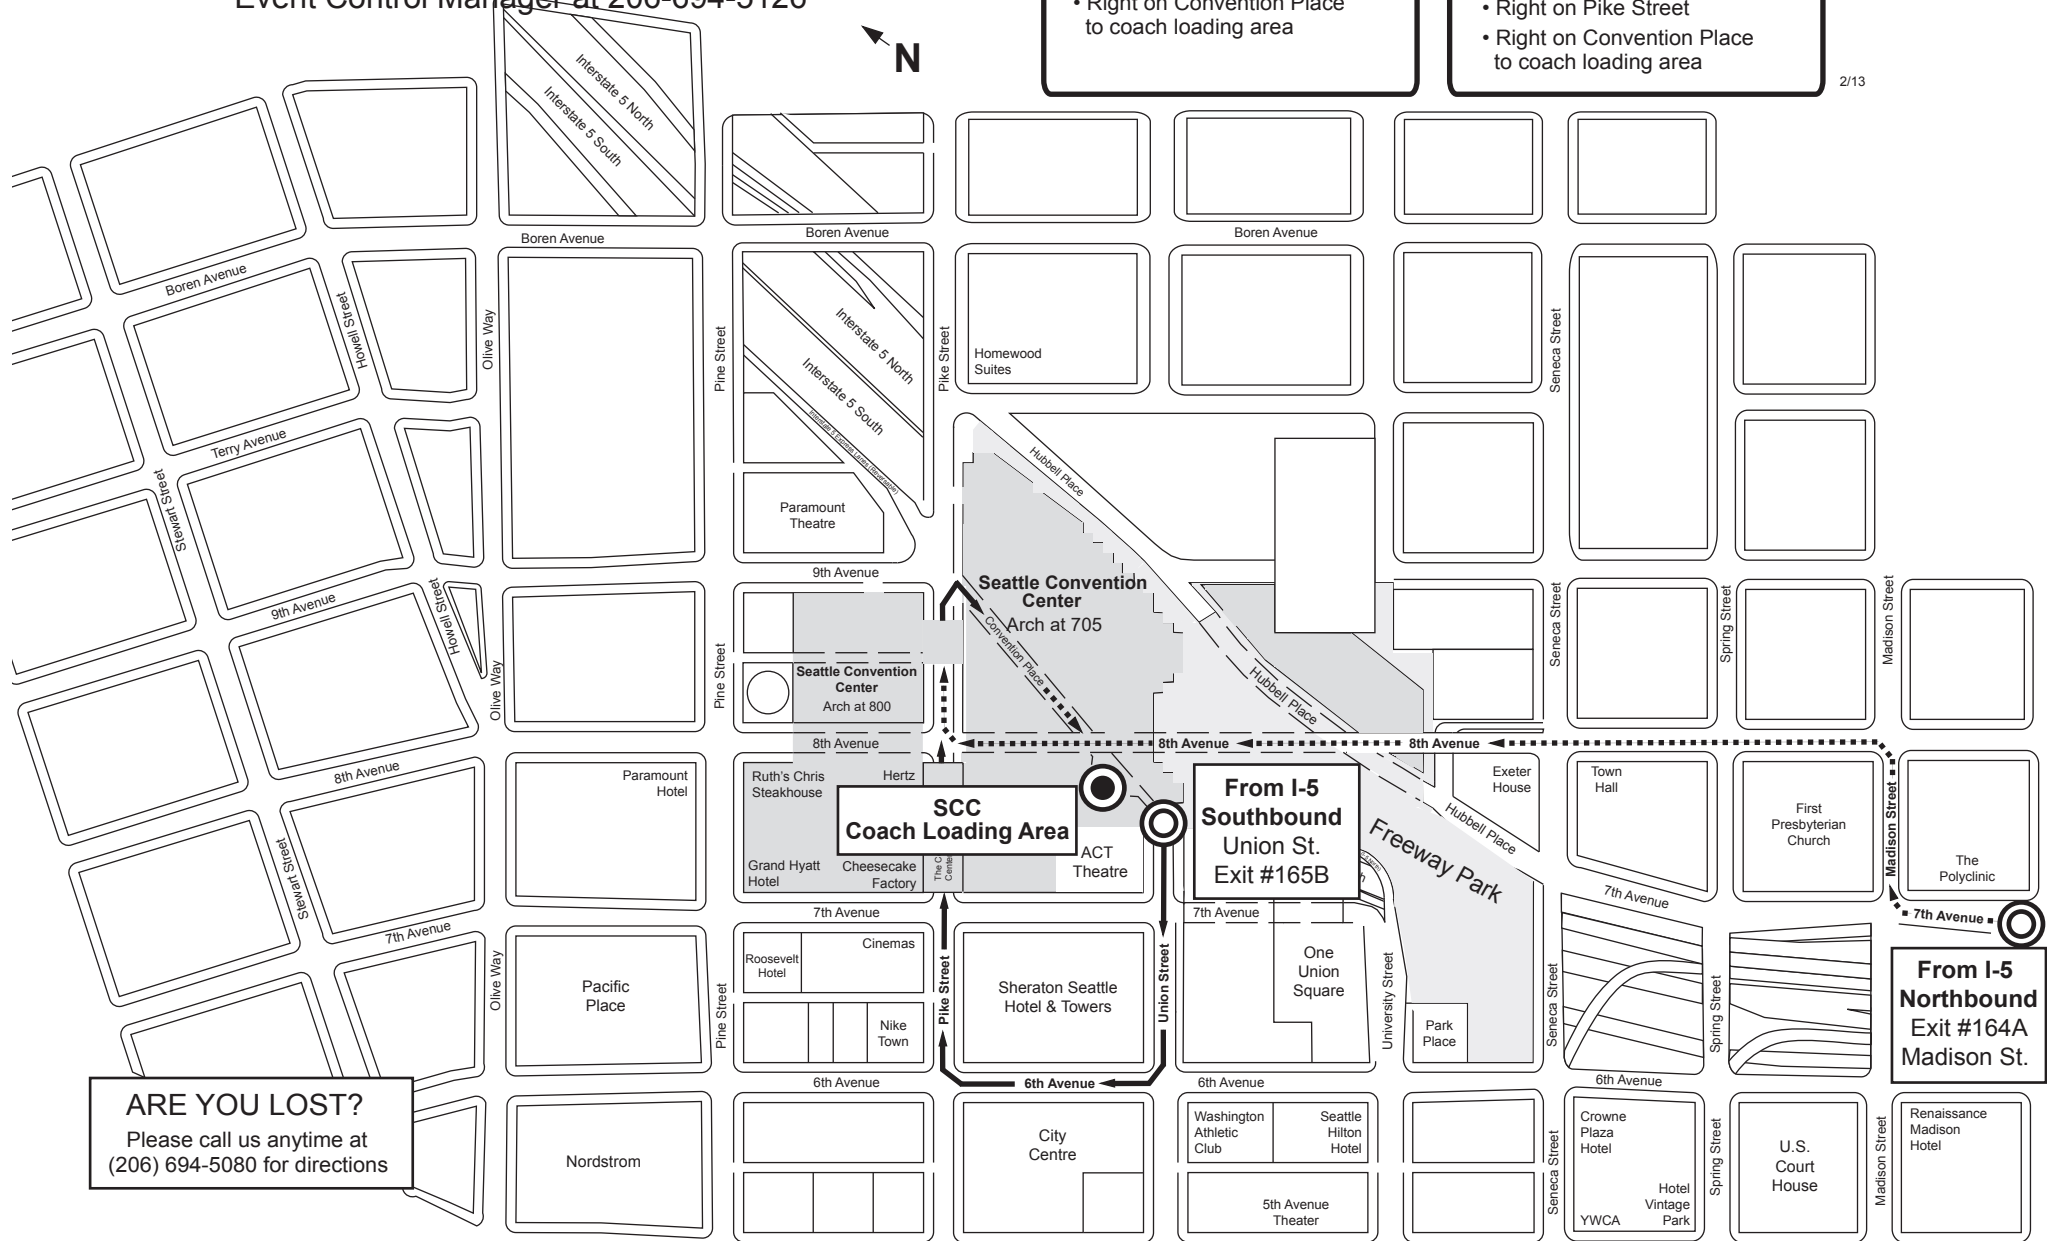

- Interstate 5 Southbound
- Union Street exit (#165B)
- Get into right lane and turn right on 6th Avenue
- Right on Pike Street
- Continue on Pike Street (under SCC arch)
- Right on Convention Place to coach loading area

FROM I-5 NORTHBOUND and I-90 WESTBOUND

- Interstate 5 Northbound
- Madison Street exit (#164A) takes you to 7th Avenue
- Right on Madison Street
- Left on 8th Avenue
- Continue on 8th Avenue
- Right on Pike Street
- Right on Convention Place to coach loading area

2/13

SCC Coach Loading Area

**From I-5 Southbound
Union St. Exit #165B**

**From I-5 Northbound
Exit #164A
Madison St.**

ARE YOU LOST?
Please call us anytime at
(206) 694-5080 for directions